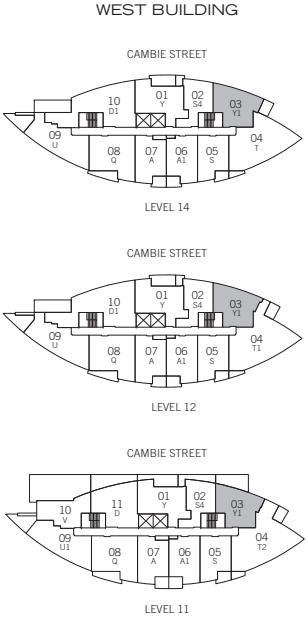

SUITE Y1 652 SF · 1 BEDROOM

THE MAYNARDS BLOCK