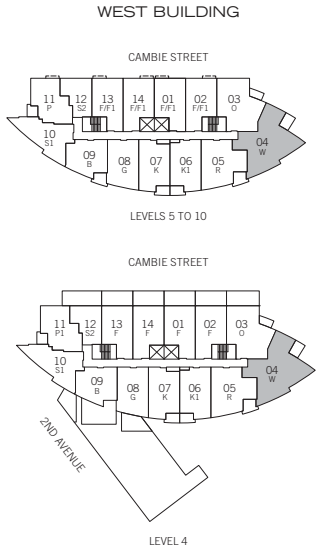

SUITE W 1,091 SF · 2 BEDROOM + SOLARIUM

THE MAYNARDS BLOCK