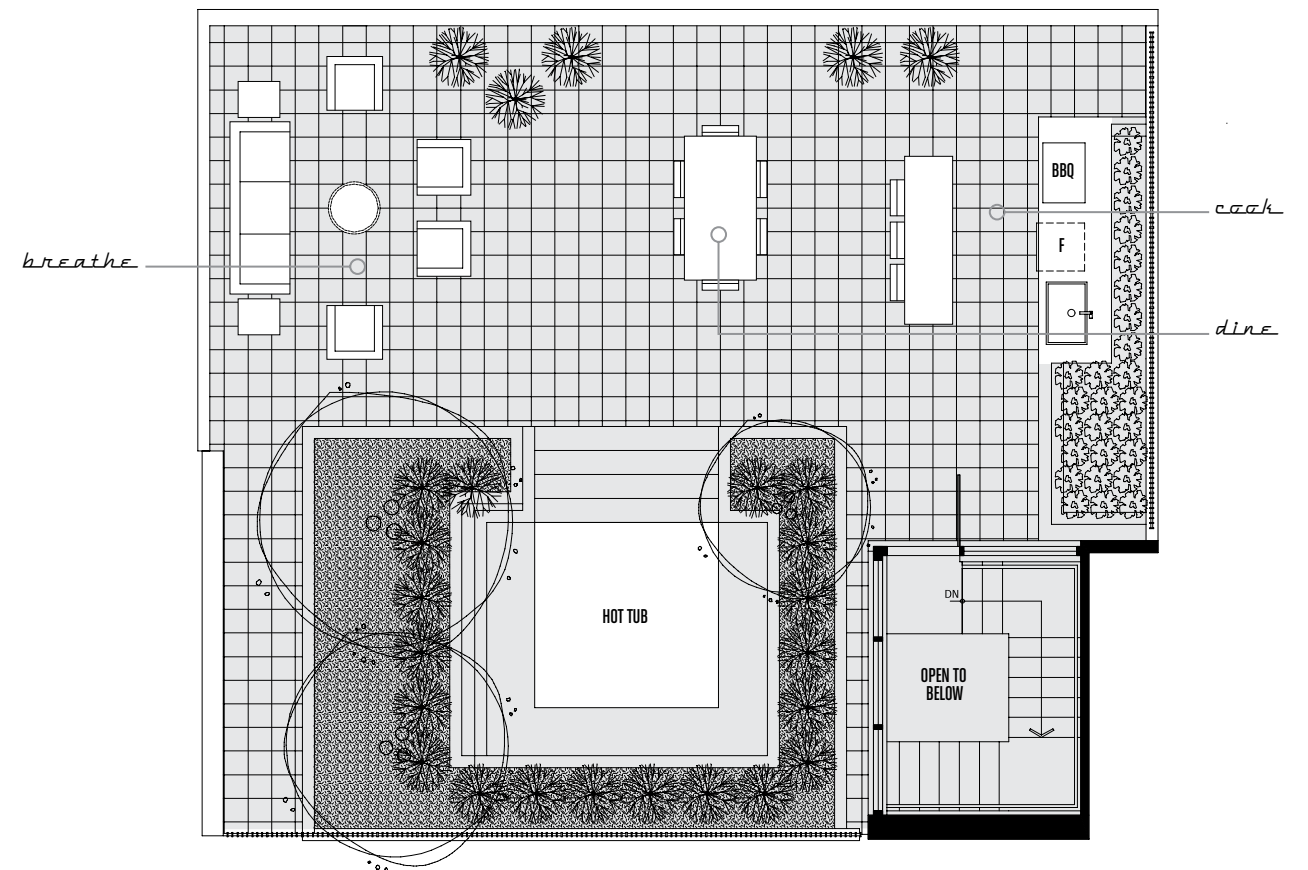

Twin Turbo, Model D

2 bedroom + work: 1,574 sq.ft | outdoor area: 1,302 sq.ft

LOWER

UPPER

LEVEL 16, 17