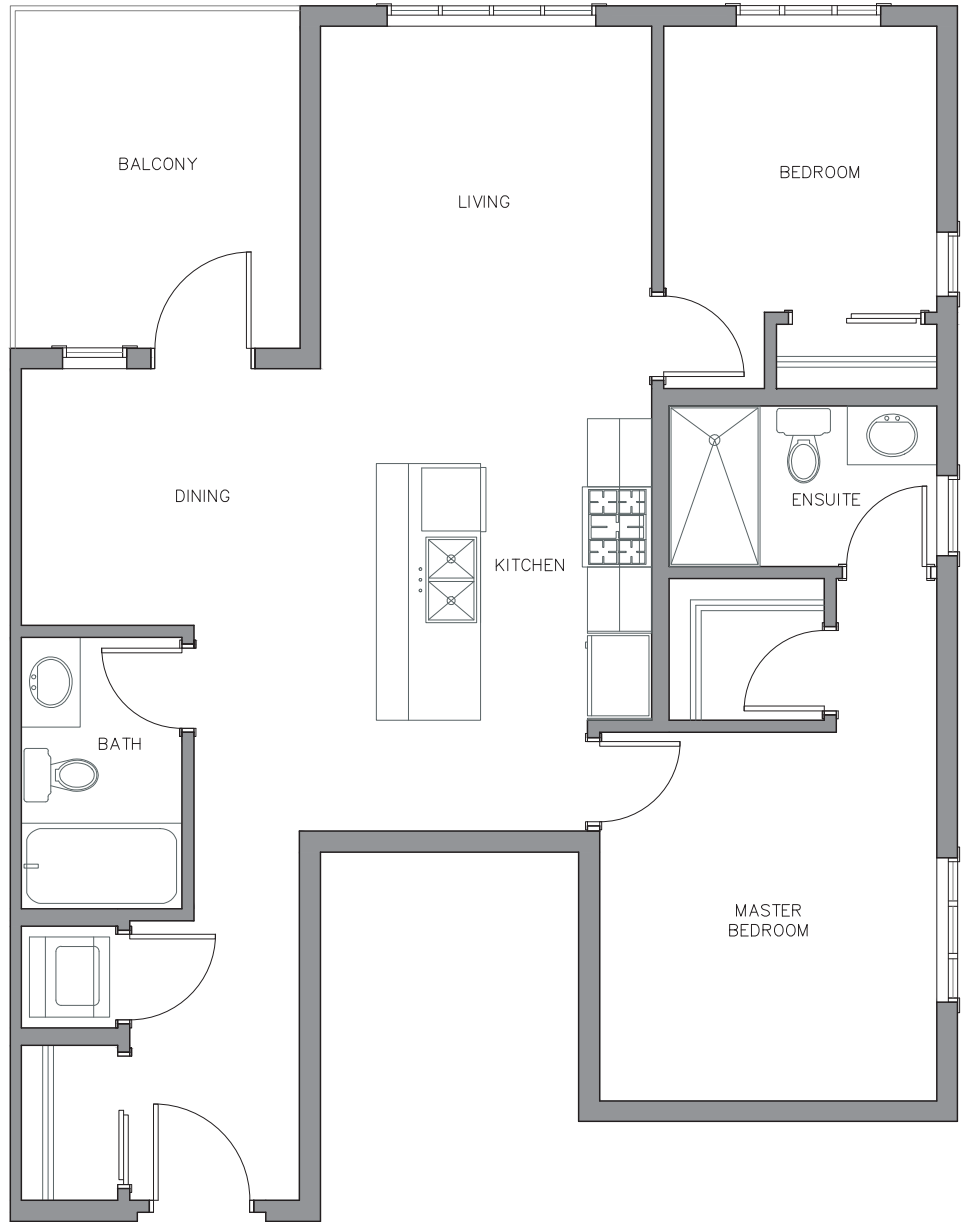

Unit C1

2 BED

1 BATH + ENSUITE

733 SQFT

75-85 SQFT BALCONY

GROUND LEVEL

LEVEL 1

LEVEL 2

LEVEL 3

LEVEL 4

Unit C2

2 BED

1 BATH + ENSUITE

873 SQFT

91-276 SQFT BALCONY

GROUND LEVEL

LEVEL 1

LEVEL 2

LEVEL 3

LEVEL 4

Unit C3

2 BED

1 BATH + ENSUITE

871 SQFT