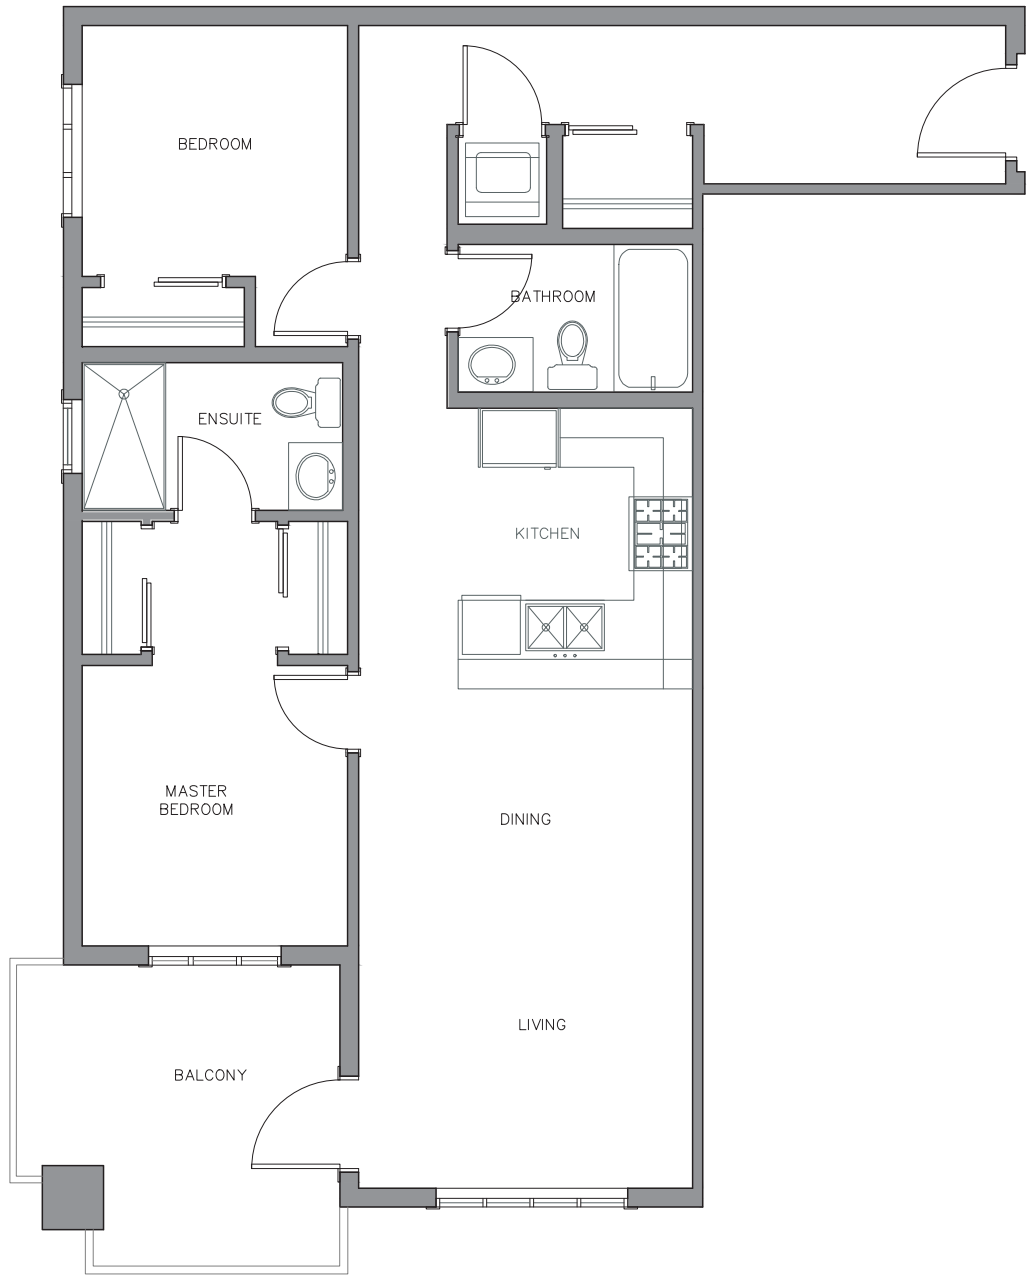

Unit C1

2 BED

1 BATH + ENSUITE

733 SQFT

75-85 SQFT BALCONY

GROUND LEVEL

LEVEL 1

LEVEL 2

1 BATH

740 SQFT

173 SQFT BALCONY

GROUND LEVEL

LEVEL 1

LEVEL 2

LEVEL 3

LEVEL 4

Unit D1

2 BED
1 BATH + ENSUITE
860 SQFT
103 SQFT BALCONY

GROUND LEVEL

LEVEL 1

LEVEL 2

LEVEL 3

LEVEL 4