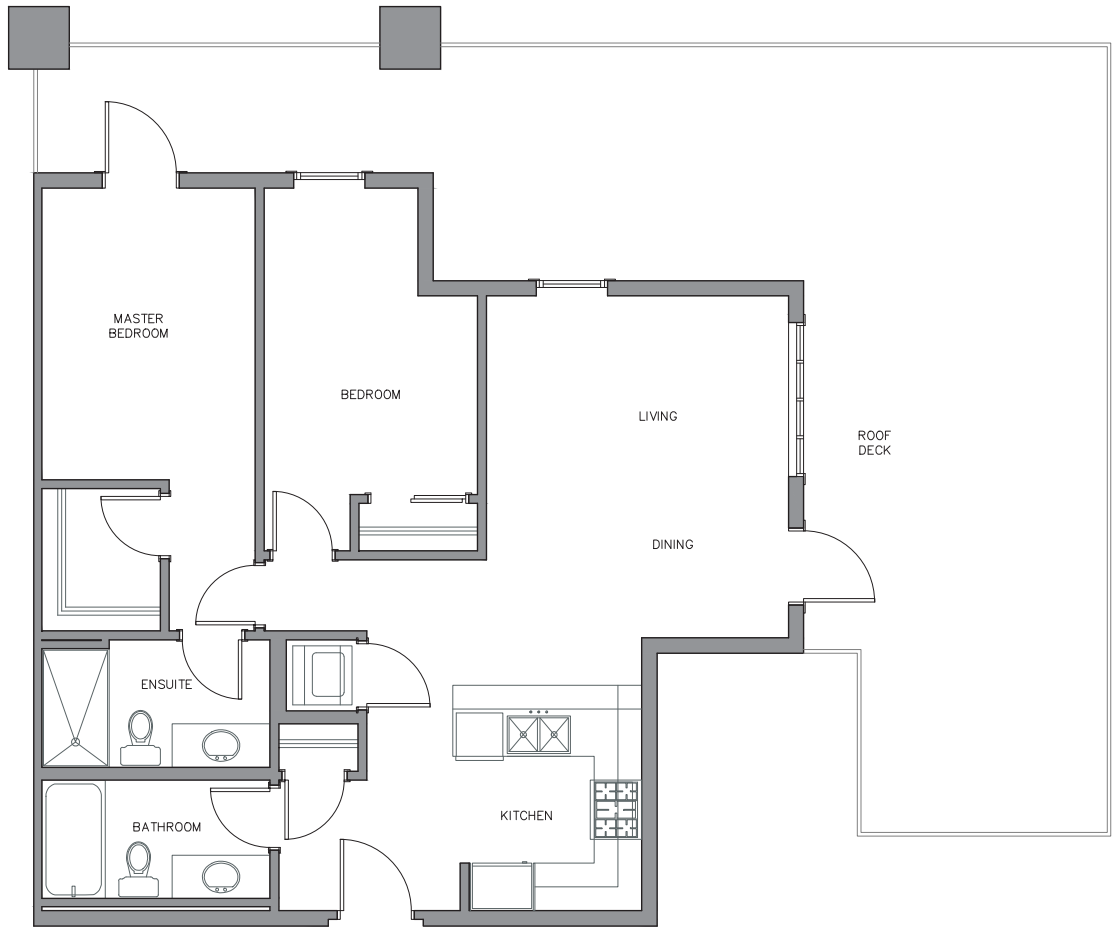

Unit C1

2 BED

1 BATH + ENSUITE

733 SQFT

75-85 SQFT BALCONY

GROUND LEVEL

LEVEL 1

LEVEL 2

LEVEL 1

LEVEL 2

LEVEL 3

LEVEL 4

Unit C3

2 BED

1 BATH + ENSUITE

871 SQFT

91-658 SQFT BALCONY

GROUND LEVEL

LEVEL 1

LEVEL 2

LEVEL 3

LEVEL 4

Unit C₄

2 BED