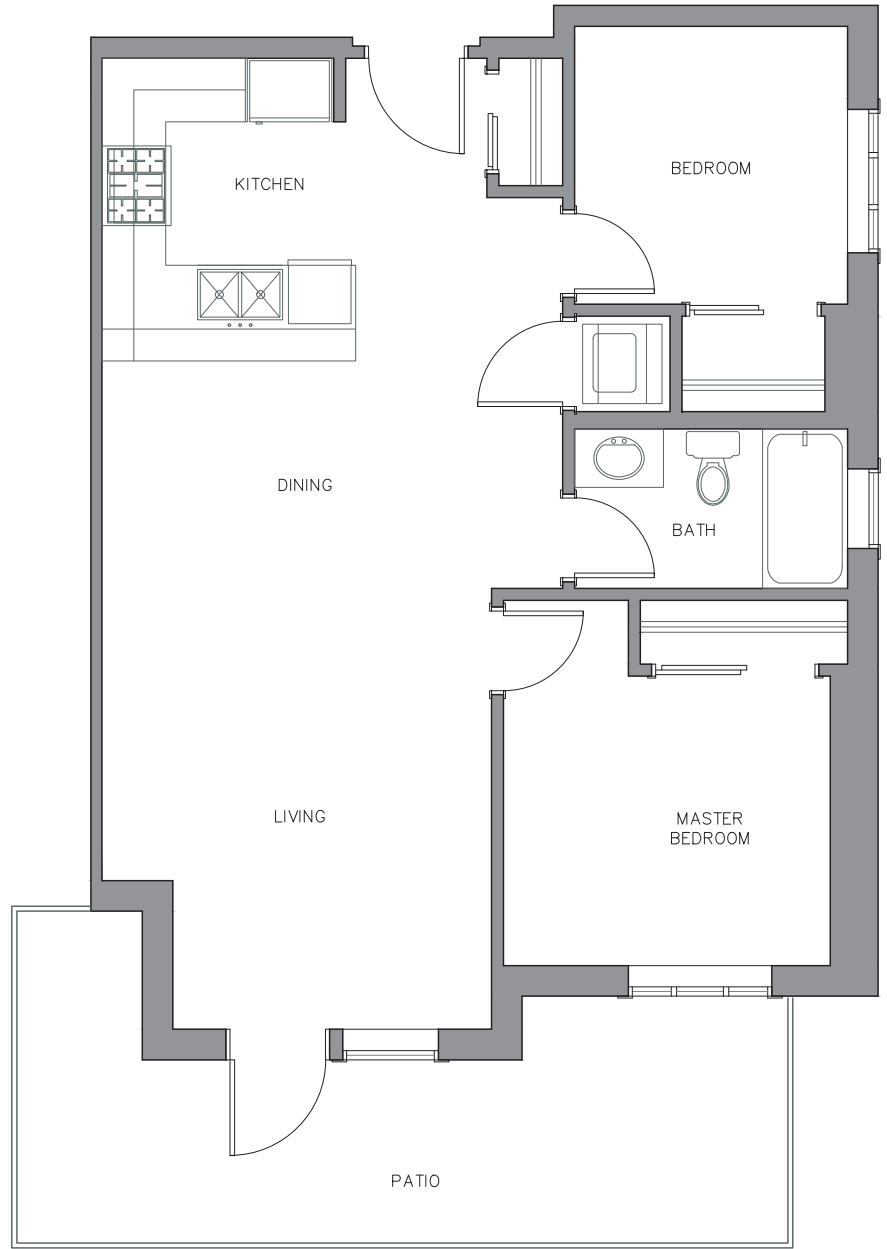

Unit C1

2 BED

1 BATH + ENSUITE

733 SQFT

75-85 SQFT BALCONY

GROUND LEVEL

LEVEL 1

LEVEL 2

91-658 SQFT BALCONY

GROUND LEVEL

LEVEL 1

LEVEL 2

LEVEL 3

LEVEL 4

Unit C₄

2 BED

1 BATH

740 SQFT

173 SQFT BALCONY

GROUND LEVEL

LEVEL 1

LEVEL 2

LEVEL 3

LEVEL 4