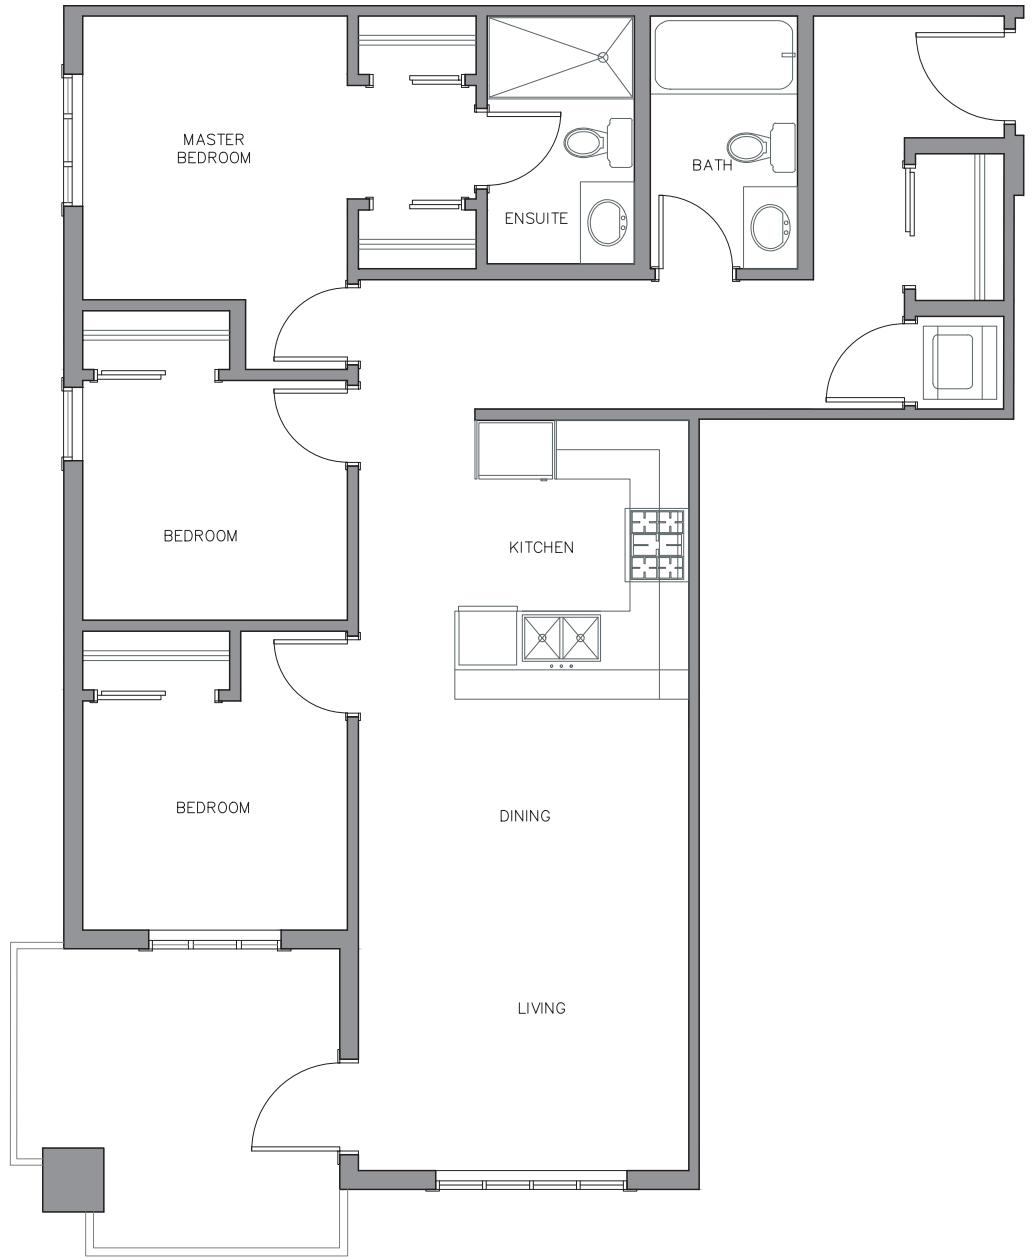

Unit E1

3 BED

1 BATH + ENSUITE

1,013 SQFT

120-365 SQFT BALCONY

GROUND LEVEL

LEVEL 1

LEVEL 2

LEVEL 3

LEVEL 4

Unit E2

3 BED
1 BATH + ENSUITE
944 SQFT
220 SQFT BALCONY

GROUND LEVEL

LEVEL 1

LEVEL 2

LEVEL 3

LEVEL 4