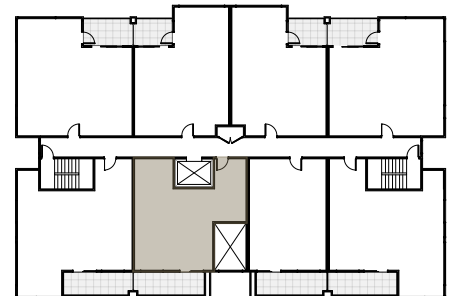

PROSPECT

AT HARBOURVIEW - NANAIMO

NORTH BUILDING

Unit Type: **B** Modified

Floor Area: 723 ft²

Deck Area: 110 ft²

Bed: 1 Bed

Bath: 1 Bath

Unit Number: 202

Level: 2