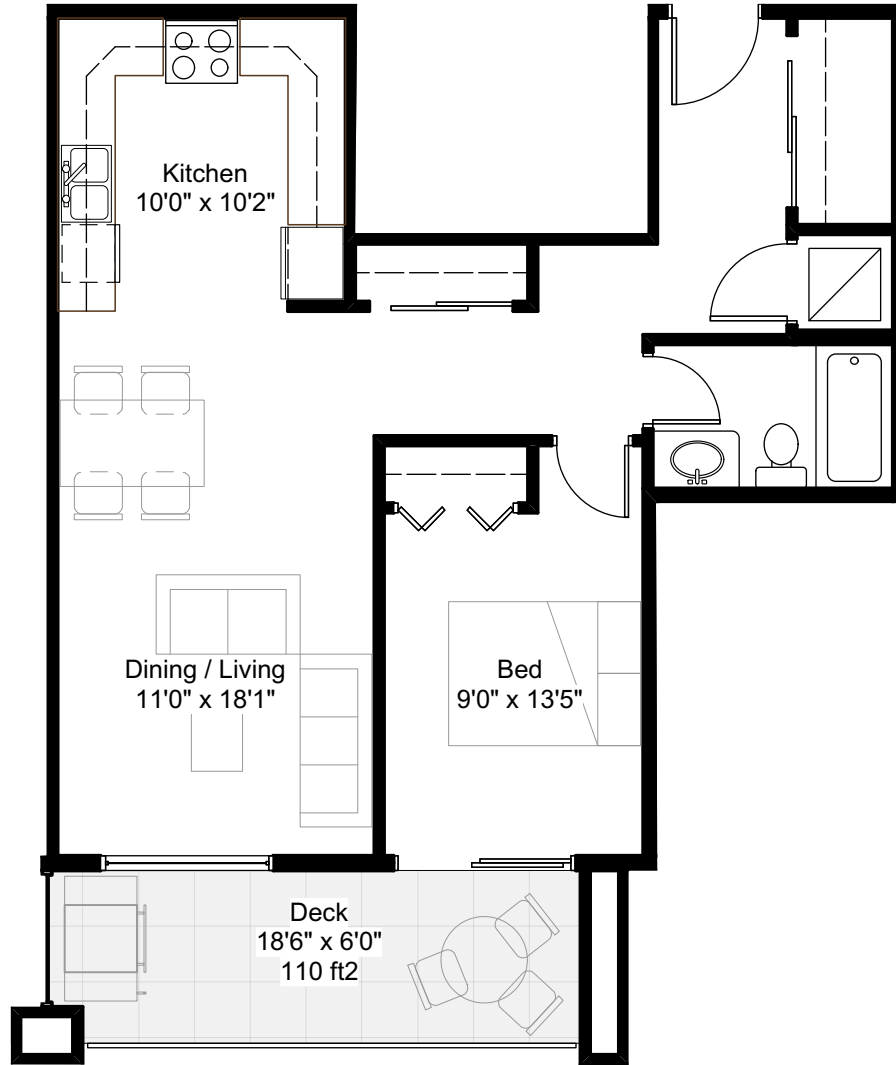

PROSPECT

AT HARBOURVIEW - NANAIMO

NORTH BUILDING

Unit Type: **B** Modified

Floor Area: 723 ft²

Deck Area: 110 ft²

Bed: 1 Bed

Bath: 1 Bath

Unit Number: 202

Level: 2