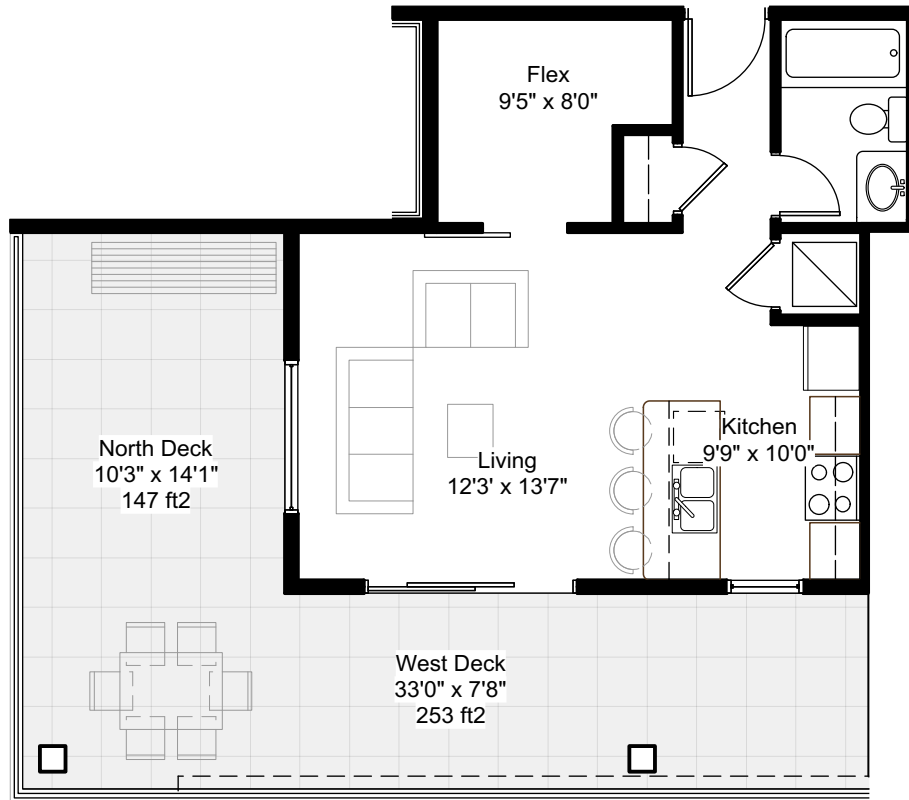

PROSPECT

AT HARBOURVIEW - NANAIMO

NORTH BUILDING

Unit Type: **F**

Floor Area: 495 ft2

Deck Area: 400 ft2

Bed: Studio

Bath: 1 Bath

Unit Number: 401