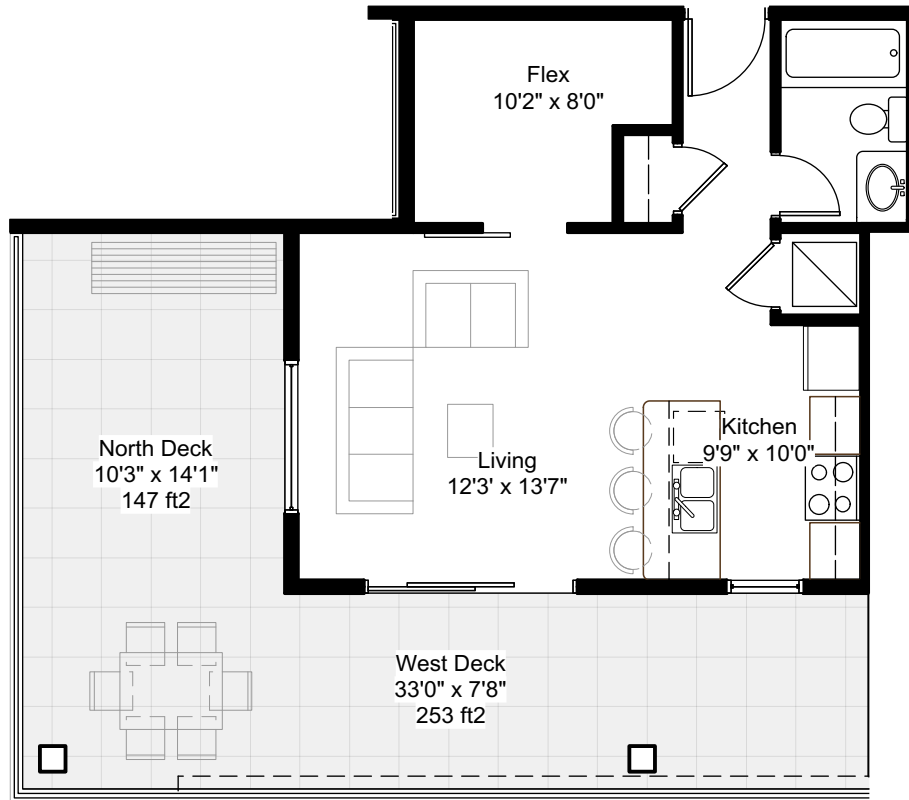

PROSPECT

AT HARBOURVIEW - NANAIMO

NORTH BUILDING

Unit Type: **F**

Floor Area: 505 ft²

Deck Area: 400 ft²

Bed: Studio

Bath: 1 Bath

Unit Number: 401

Level: 4