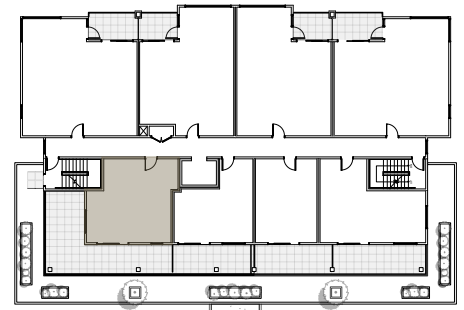

PROSPECT

AT HARBOURVIEW - NANAIMO

NORTH BUILDING

Unit Type: **F**

Floor Area: 505 ft²

Deck Area: 400 ft²

Bed: Studio

Bath: 1 Bath

Unit Number: 401

Level: 4