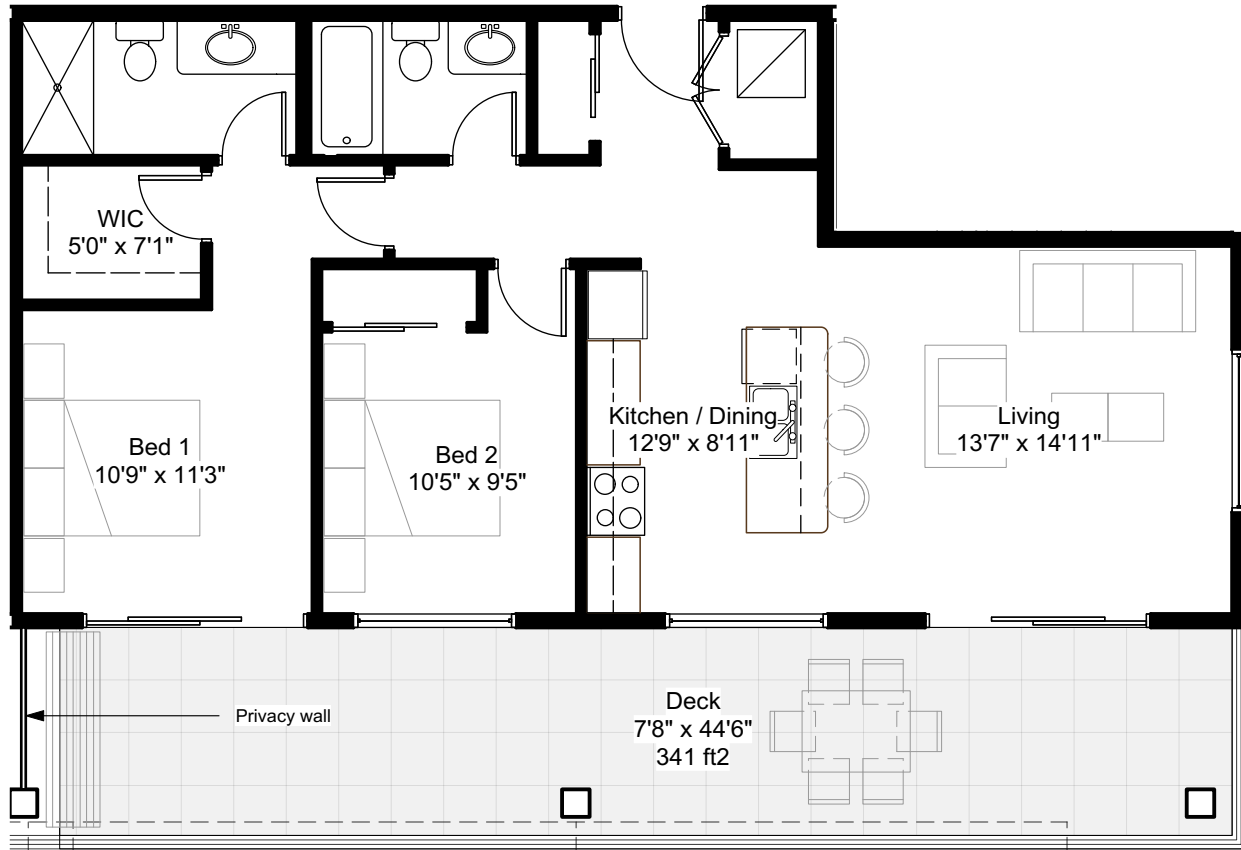

PROSPECT

AT HARBOURVIEW - NANAIMO

NORTH BUILDING

Unit Type: **L**

Floor Area: 917 ft²

Deck Area: 341 ft²

Bed: 2 Bed

Bath: 1 Bath

Unit Number: 502

Level: 5