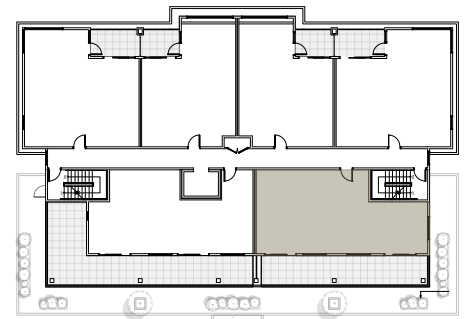

PROSPECT

AT HARBOURVIEW - NANAIMO

NORTH BUILDING

Unit Type: **L**

Floor Area: 917 ft²

Deck Area: 341 ft²

Bed: 2 Bed

Bath: 1 Bath

Unit Number: 502

Level: 5