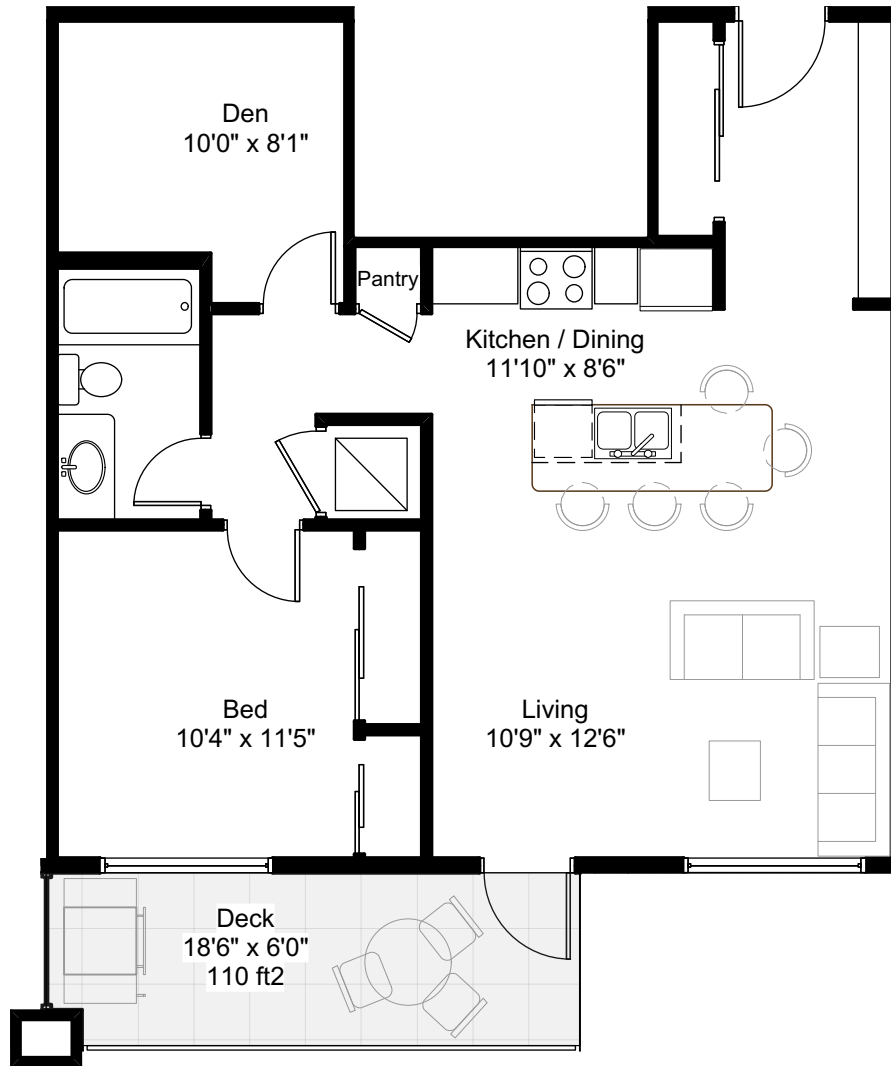

PROSPECT

AT HARBOURVIEW - NANAIMO

NORTH BUILDING

Unit Type: **H**
Floor Area: 832 ft²
Deck Area: 110 ft²
Bed: 1 Bed, 1 Den
Bath: 1 Bath
Unit Number: 302

Level: 3