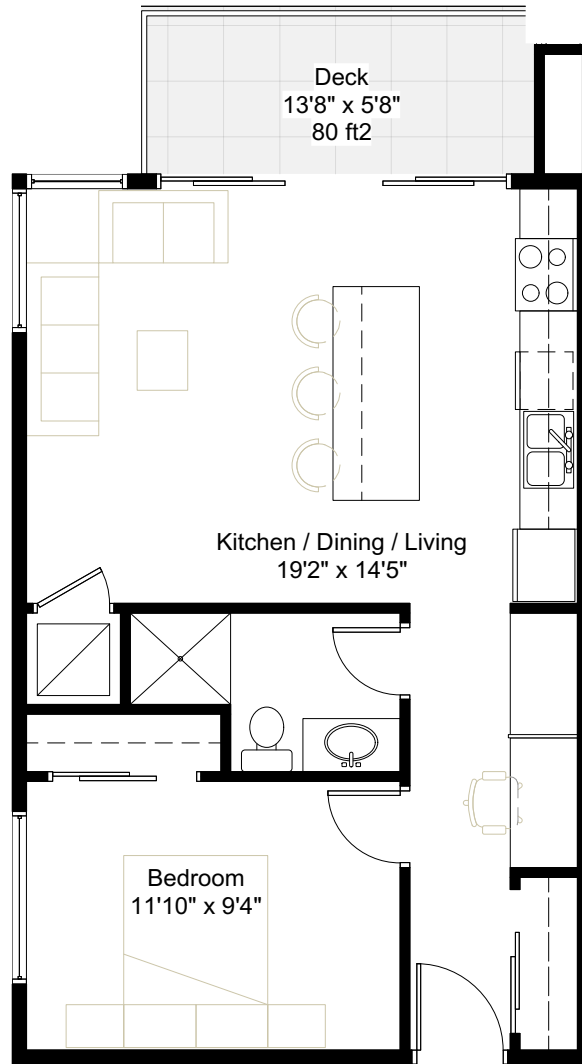

## SOUTH BUILDING

Unit Type: **D** Modified

Floor Area: 618 ft<sup>2</sup>

Deck Area: 80 ft<sup>2</sup>

Bed: 1 Bed

Bath: 1 Bath

Unit Number: 205, 305, 404, 504  
sold sold sold sold

Level: 2, 3, 4, 5