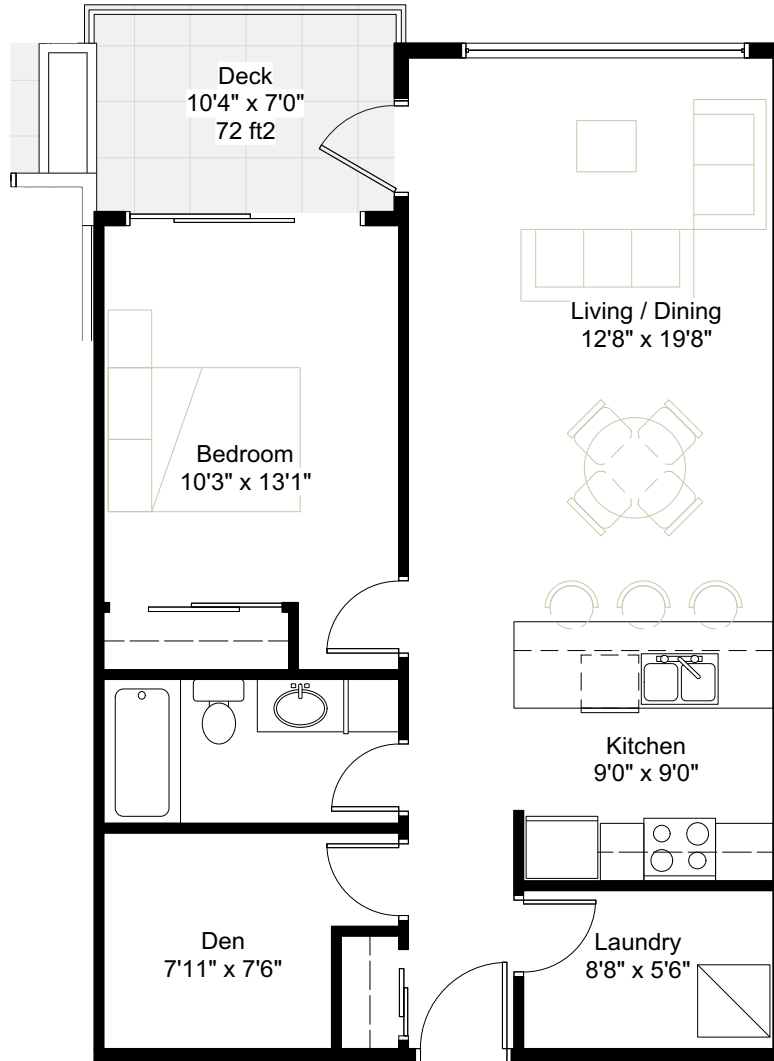

PROSPECT

AT HARBOURVIEW - NANAIMO

SOUTH BUILDING

Unit Type: **E**
Floor Area: 789 ft²
Patio Area: 160 ft²
Bed: 1 Bed + 1 Den
Bath: 1 Bath
Unit Number: 106, 107

Level: 1

PROSPECT

AT HARBOURVIEW - NANAIMO

SOUTH BUILDING

Unit Type: **E**

Floor Area: 789 ft²

Deck Area: 72 ft²

Bed: 1 Bed + 1 Den

Bath: 1 Bath

Unit Number: 206, 207, 306, 307, 405, 406, 505, 506
sold sold sold sold

Level: 2, 3, 4, 5