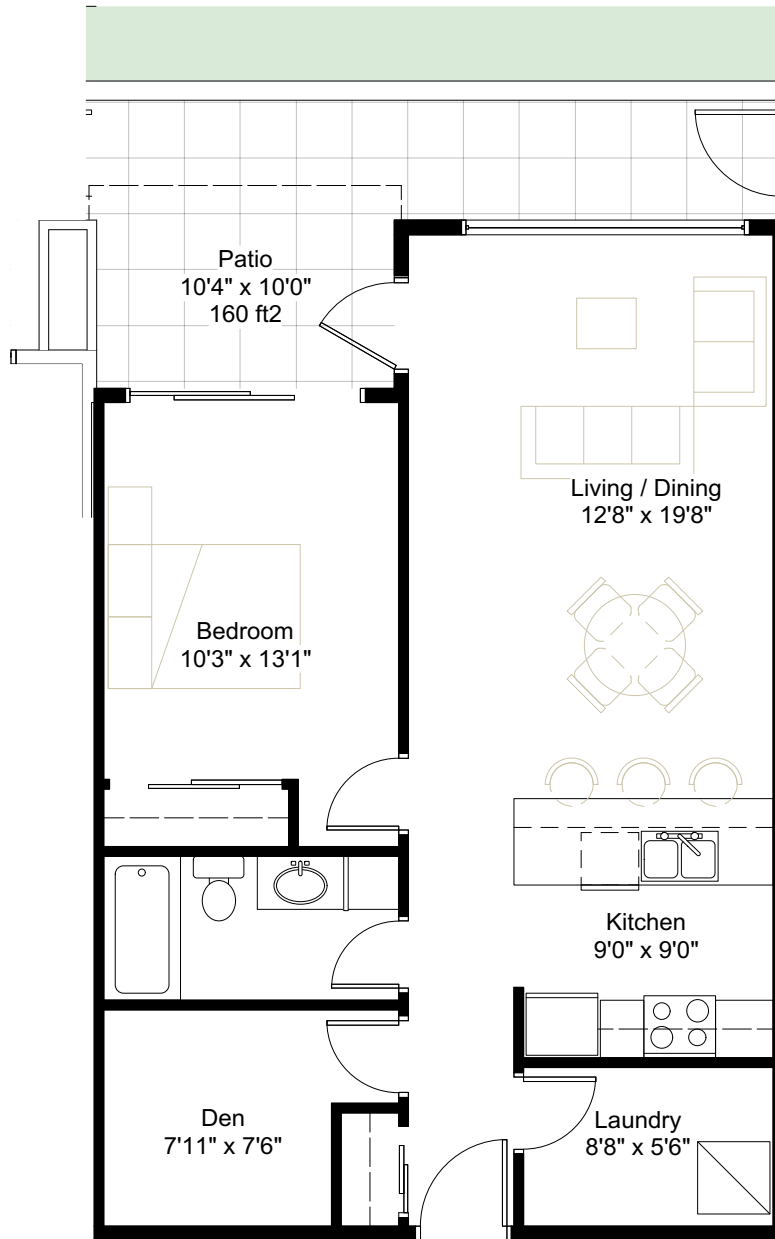

PROSPECT

AT HARBOURVIEW - NANAIMO

SOUTH BUILDING

Unit Type: **E**
Floor Area: 789 ft²
Patio Area: 160 ft²
Bed: 1 Bed + 1 Den
Bath: 1 Bath
Unit Number: 106, 107

Level: 1

PROSPECT

AT HARBOURVIEW - NANAIMO

SOUTH BUILDING

Unit Type: **E**

Floor Area: 789 ft²

Deck Area: 72 ft²

Bed: 1 Bed + 1 Den

Bath: 1 Bath

Unit Number: 206, 207, 306, 307, 405, 406, 505, 506
sold sold sold sold

Level: 2, 3, 4, 5