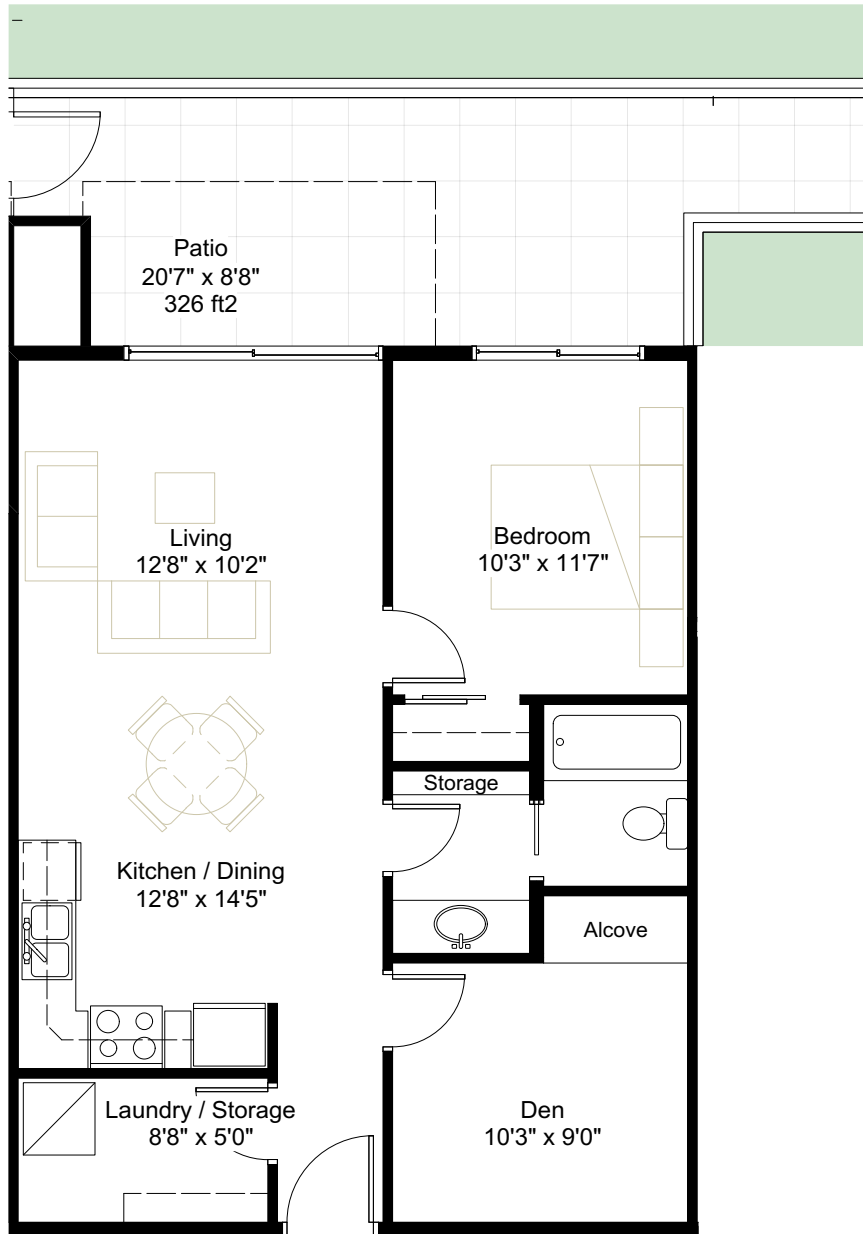

PROSPECT

AT HARBOURVIEW - NANAIMO

SOUTH BUILDING

Unit Type: **F**
Floor Area: 742 ft²
Patio Area: 326 ft²
Bed: 1 Bed, 1 Den
Bath: 1 Bath
Unit Number: 108

Level: 1

PROSPECT

AT HARBOURVIEW - NANAIMO

SOUTH BUILDING

Unit Type: **F**
Floor Area: 742 ft²
Deck Area: 70 ft²
Bed: 1 Bed, 1 Den
Bath: 1 Bath
Unit Number: 208, 308, 407

Level: 2, 3, 4