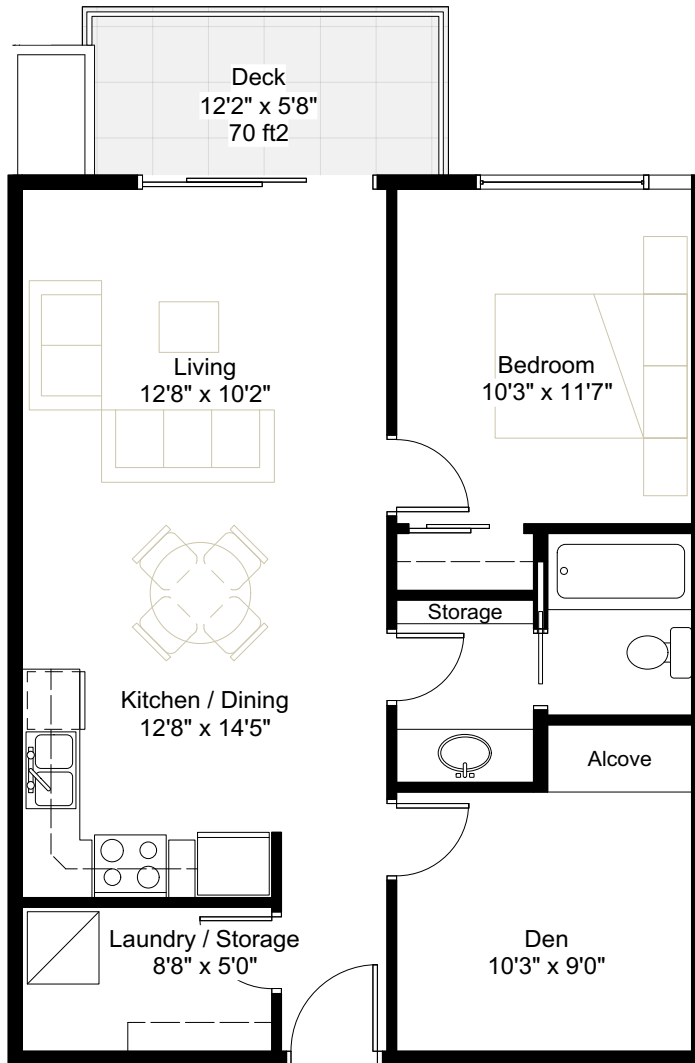

PROSPECT

AT HARBOURVIEW - NANAIMO

SOUTH BUILDING

Unit Type: **F**
Floor Area: 742 ft²
Patio Area: 326 ft²
Bed: 1 Bed, 1 Den
Bath: 1 Bath
Unit Number: 108

Level: 1

PROSPECT

AT HARBOURVIEW - NANAIMO

SOUTH BUILDING

Unit Type: **F**
Floor Area: 742 ft²
Deck Area: 70 ft²
Bed: 1 Bed, 1 Den
Bath: 1 Bath
Unit Number: 208, 308, 407

Level: 2, 3, 4