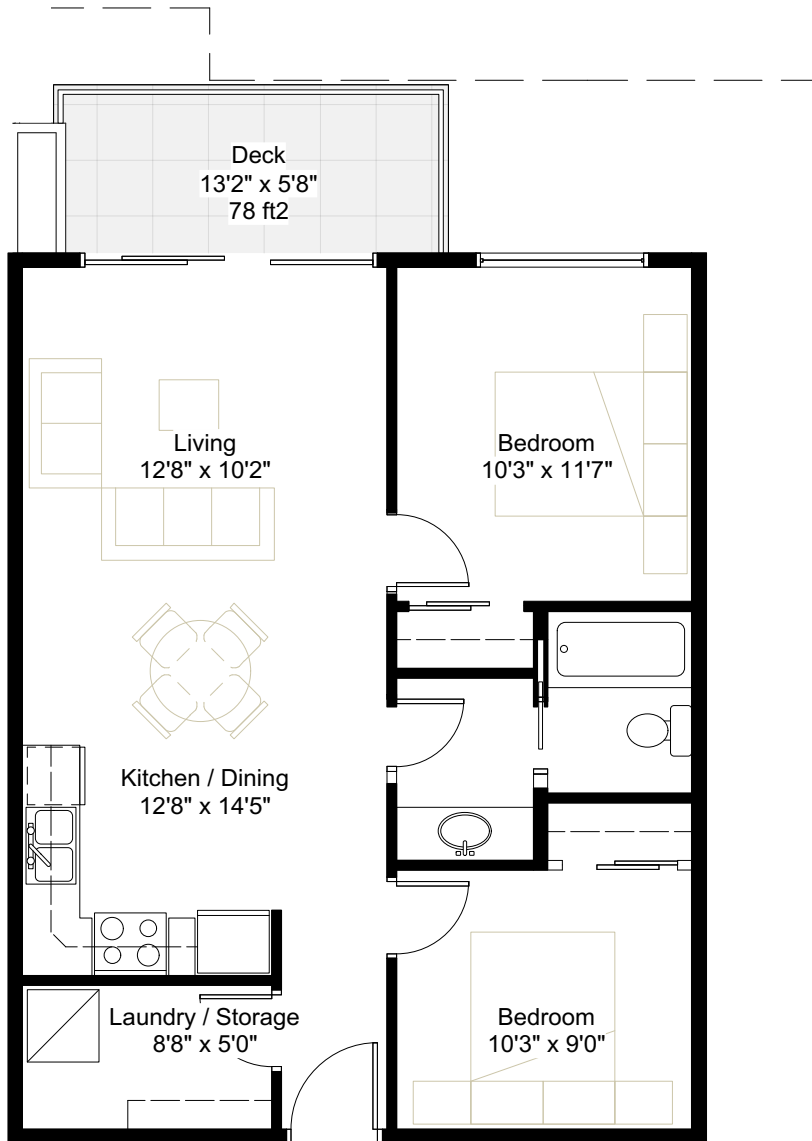

PROSPECT

AT HARBOURVIEW - NANAIMO

SOUTH BUILDING

Unit Type: **F** Modified

Floor Area: 742 ft²

Deck Area: 78 ft²

Bed: 2 Bed

Bath: 1 Bath

Unit Number: 507

Level: 5