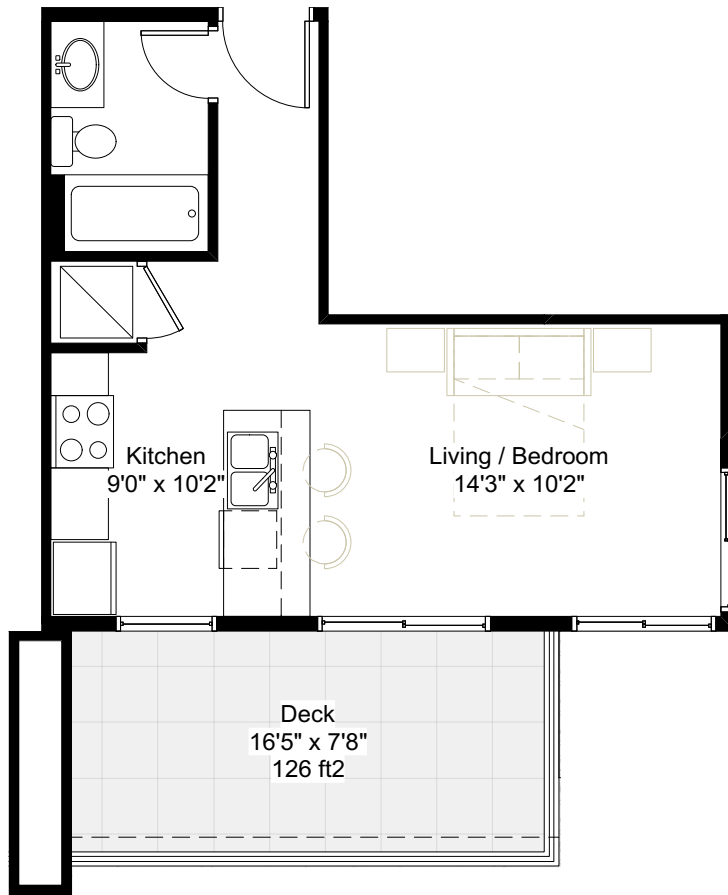

PROSPECT

AT HARBOURVIEW - NANAIMO

SOUTH BUILDING

Unit Type: **J**

Floor Area: 387 ft²

Deck Area: 126 ft²

Bed: Studio

Bath: 1 Bath

Unit Number: 401, 501

SOLD

Level: 4, 5

Yellow: L4 Common Deck