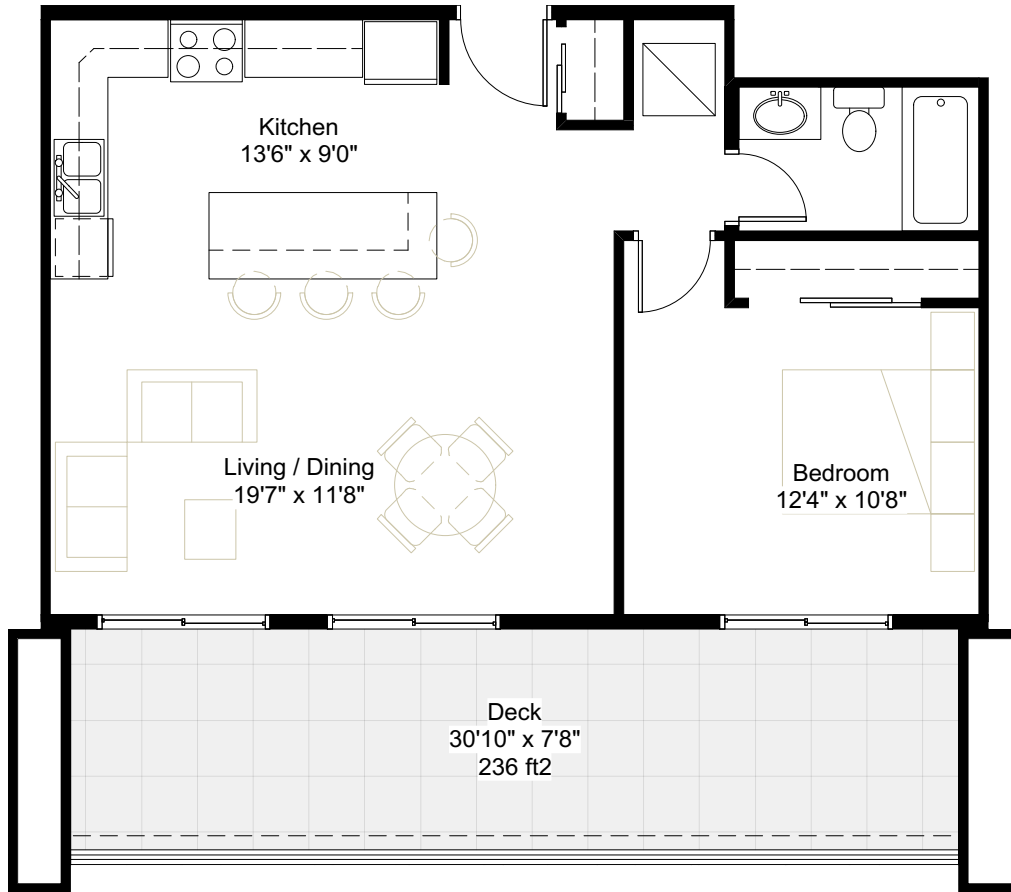

PROSPECT

AT HARBOURVIEW - NANAIMO

SOUTH BUILDING

Unit Type: **K**

Floor Area: 691 ft²

Deck Area: 236 ft²

Bed: 1 Bed

Bath: 1 Bath

Unit Number: 402, 502

SOLD

Level: 4, 5

Yellow: L4 Common Deck