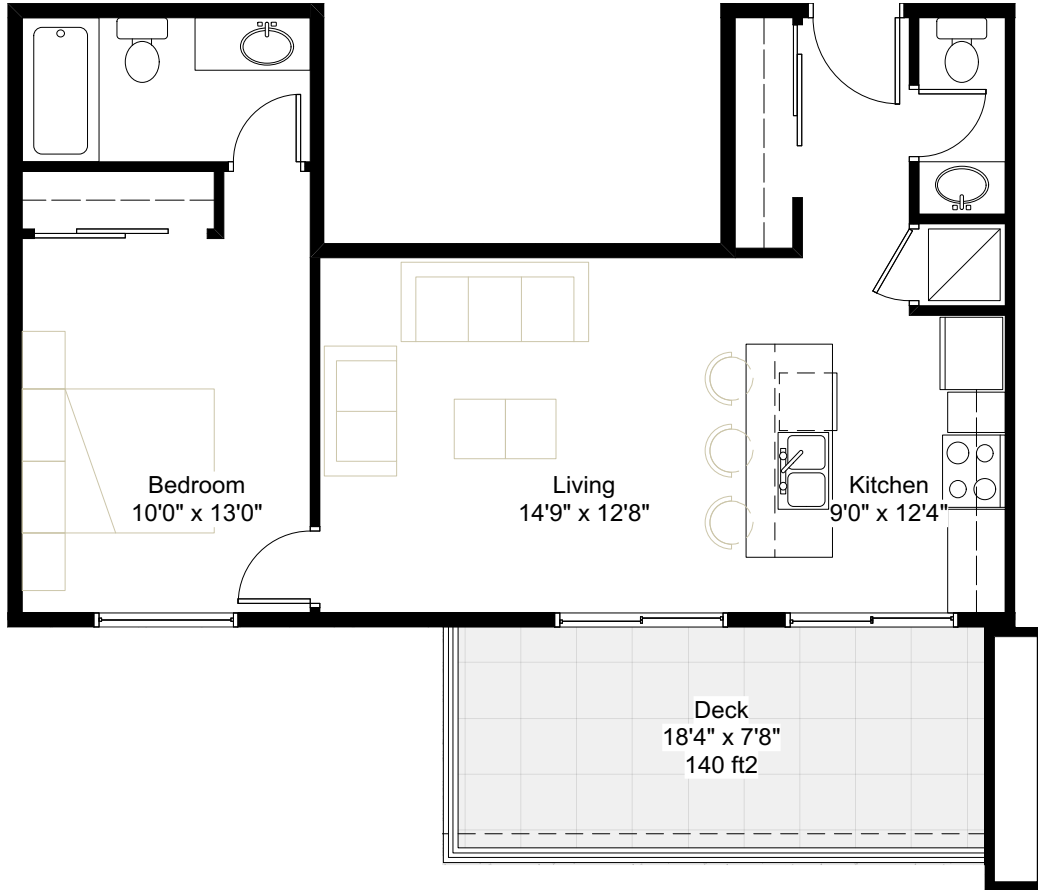

PROSPECT

AT HARBOURVIEW - NANAIMO

SOUTH BUILDING

Unit Type: **L**

Floor Area: 644 ft²

Deck Area: 140 ft²

Bed: 1 Bed

Bath: 1 Bath

Unit Number: 403, 503

SOLD

Level: 4, 5

Yellow: L4 Common Deck