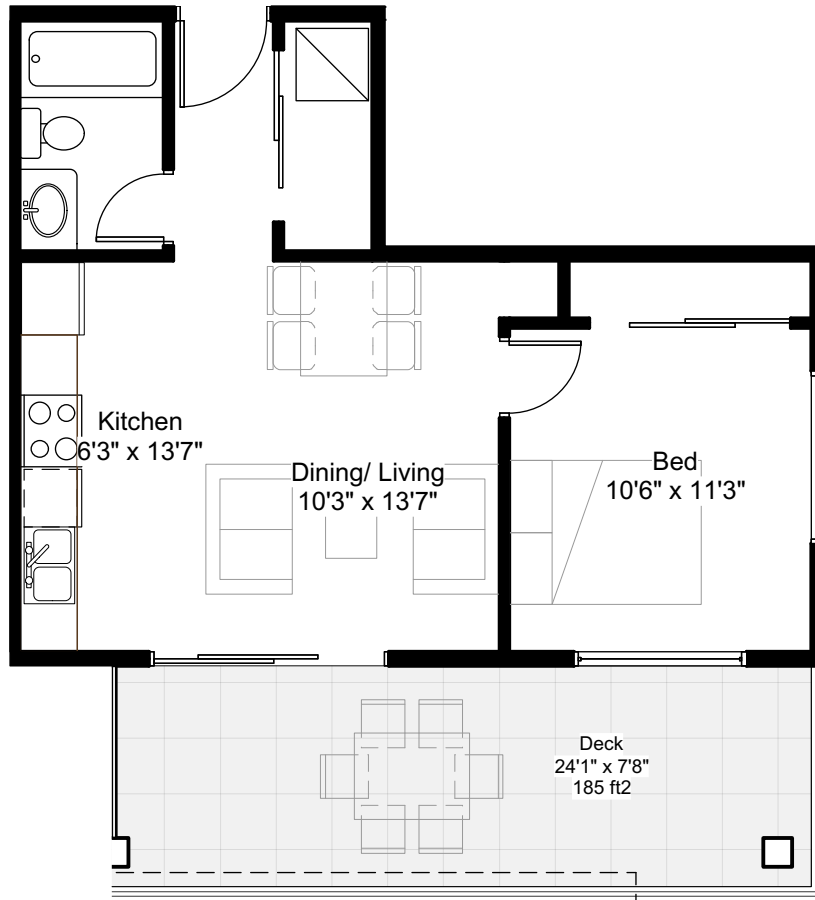

## NORTH BUILDING

Unit Type: **J**

Floor Area: 523 ft<sup>2</sup>

Deck Area: 185 ft<sup>2</sup>

Bed: 1 Bed

Bath: 1 Bath

Unit Number: 404

Level: 4