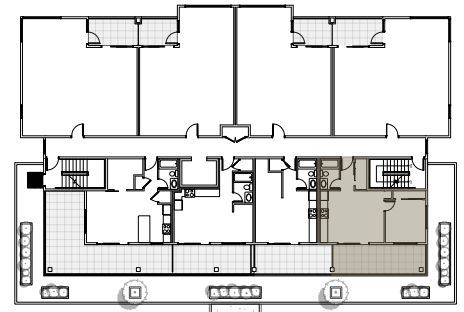

## NORTH BUILDING

Unit Type: **J**

Floor Area: 523 ft<sup>2</sup>

Deck Area: 185 ft<sup>2</sup>

Bed: 1 Bed

Bath: 1 Bath

Unit Number: 404

Level: 4