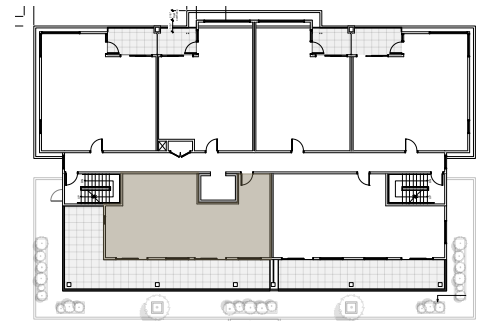

PROSPECT

AT HARBOURVIEW - NANAIMO

NORTH BUILDING

Unit Type: **K**
Floor Area: 891 ft2
Deck Area: 555 ft2
Bed: 1 Bed + Den
Bath: 1 Bath
Unit Number: 501

Level: 5