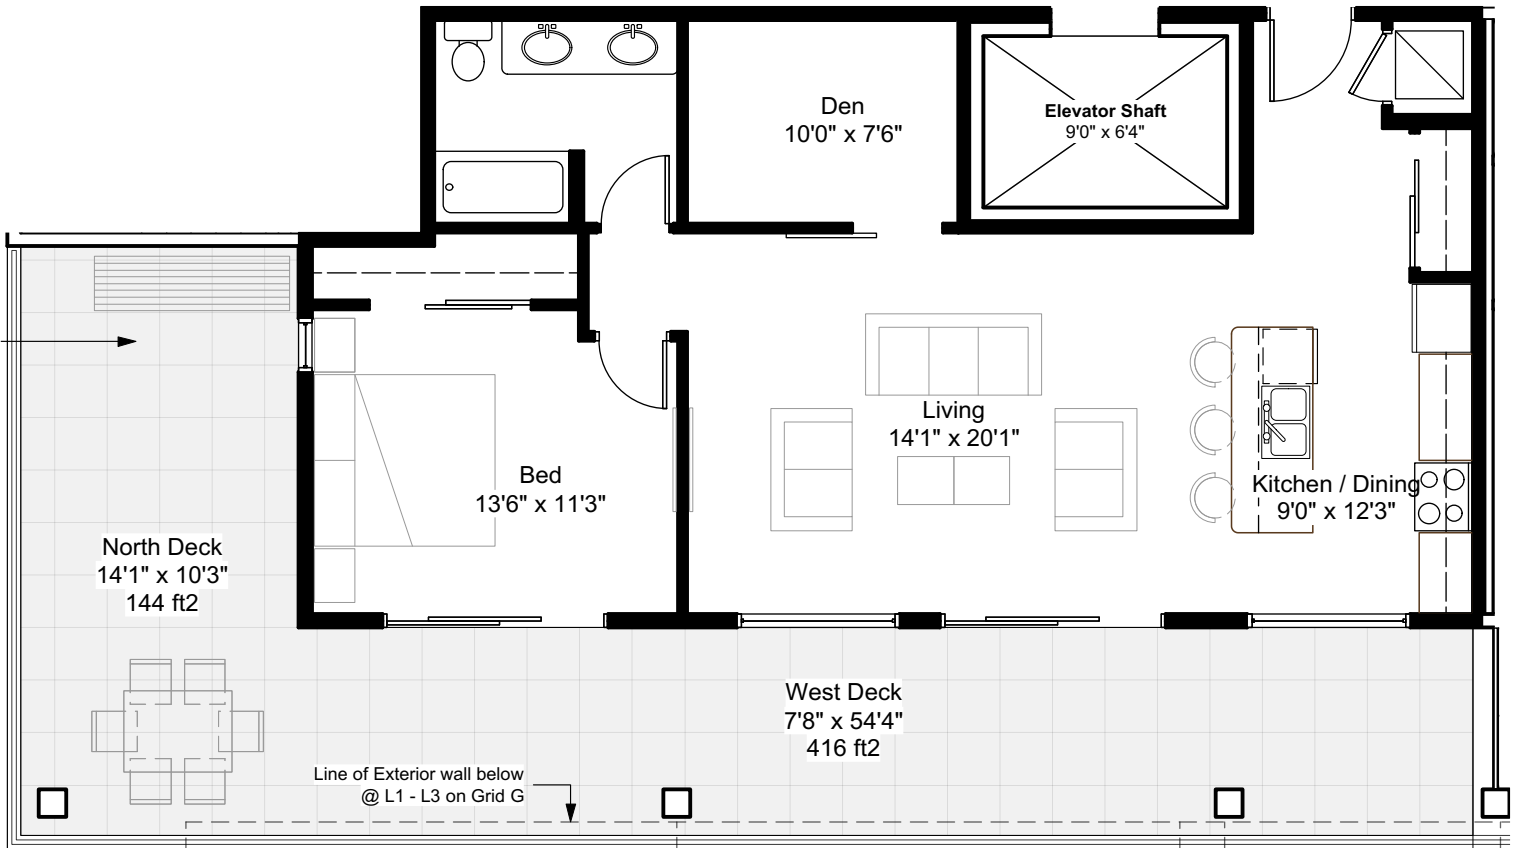

PROSPECT

AT HARBOURVIEW - NANAIMO

NORTH BUILDING

Unit Type: **K**
Floor Area: 891 ft2
Deck Area: 555 ft2
Bed: 1 Bed + Den
Bath: 1 Bath
Unit Number: 501

Level: 5