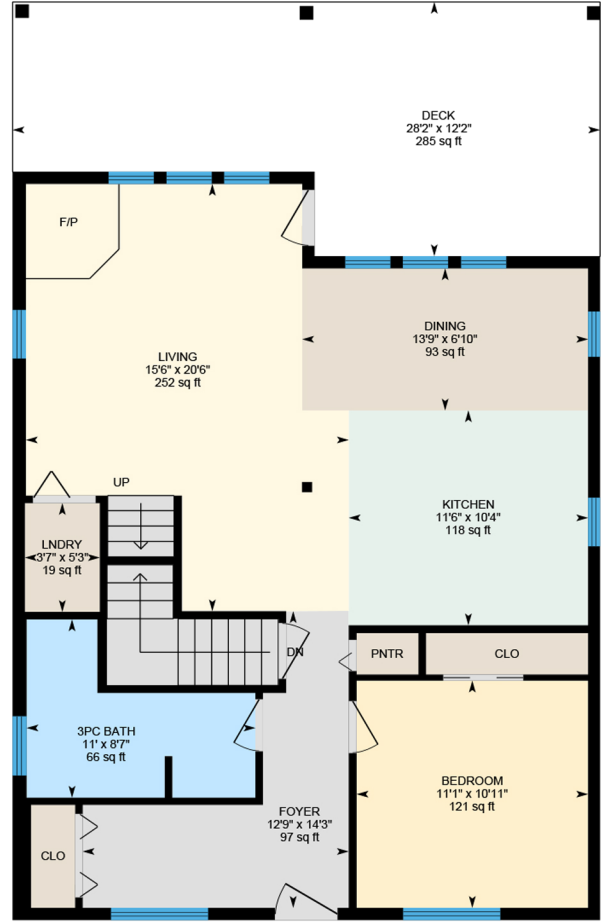

LOWER FLOOR

MAIN FLOOR

UPPER FLOOR

HG125 - 71365 Old Hope-Princeton Wy			
Measurement in SQFT			
LOWER FLOOR	MAIN FLOOR	UPPER FLOOR	DECK
921	953	366	285
TOTAL AREA: 2,240