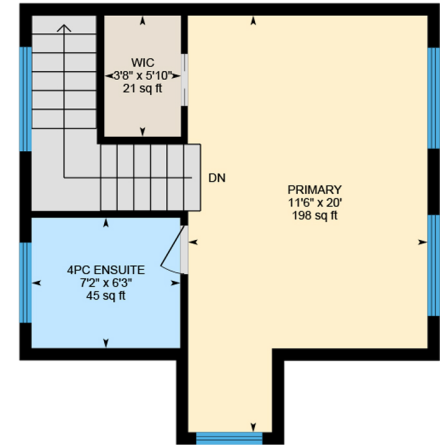

UPPER FLOOR

HG125 - 71365 Old Hope-Princeton Wy			
Measurement in SQFT			
LOWER FLOOR	MAIN FLOOR	UPPER FLOOR	DECK
921	953	366	285
TOTAL AREA: 2,240