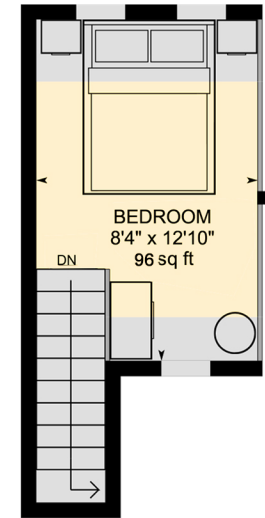

LOFT

H61 Blueberry Cres		
Sunshine Valley, BC		
Measurement in SQFT		
MAIN FLOOR	LOFT	BUNKIE
426	152	132
TOTAL AREA (MAIN HOUSE) : 578