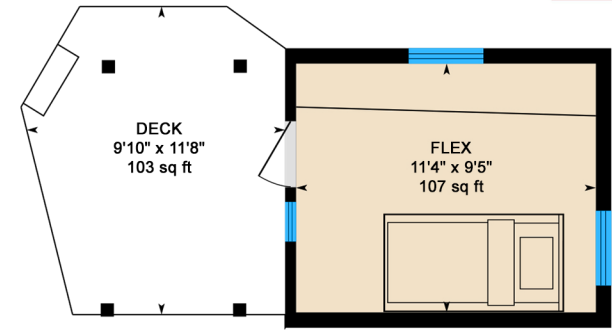

BUNKIE

H61 Blueberry Cres		
Sunshine Valley, BC		
Measurement in SQFT		
MAIN FLOOR	LOFT	BUNKIE
426	152	132
TOTAL AREA (MAIN HOUSE) : 578