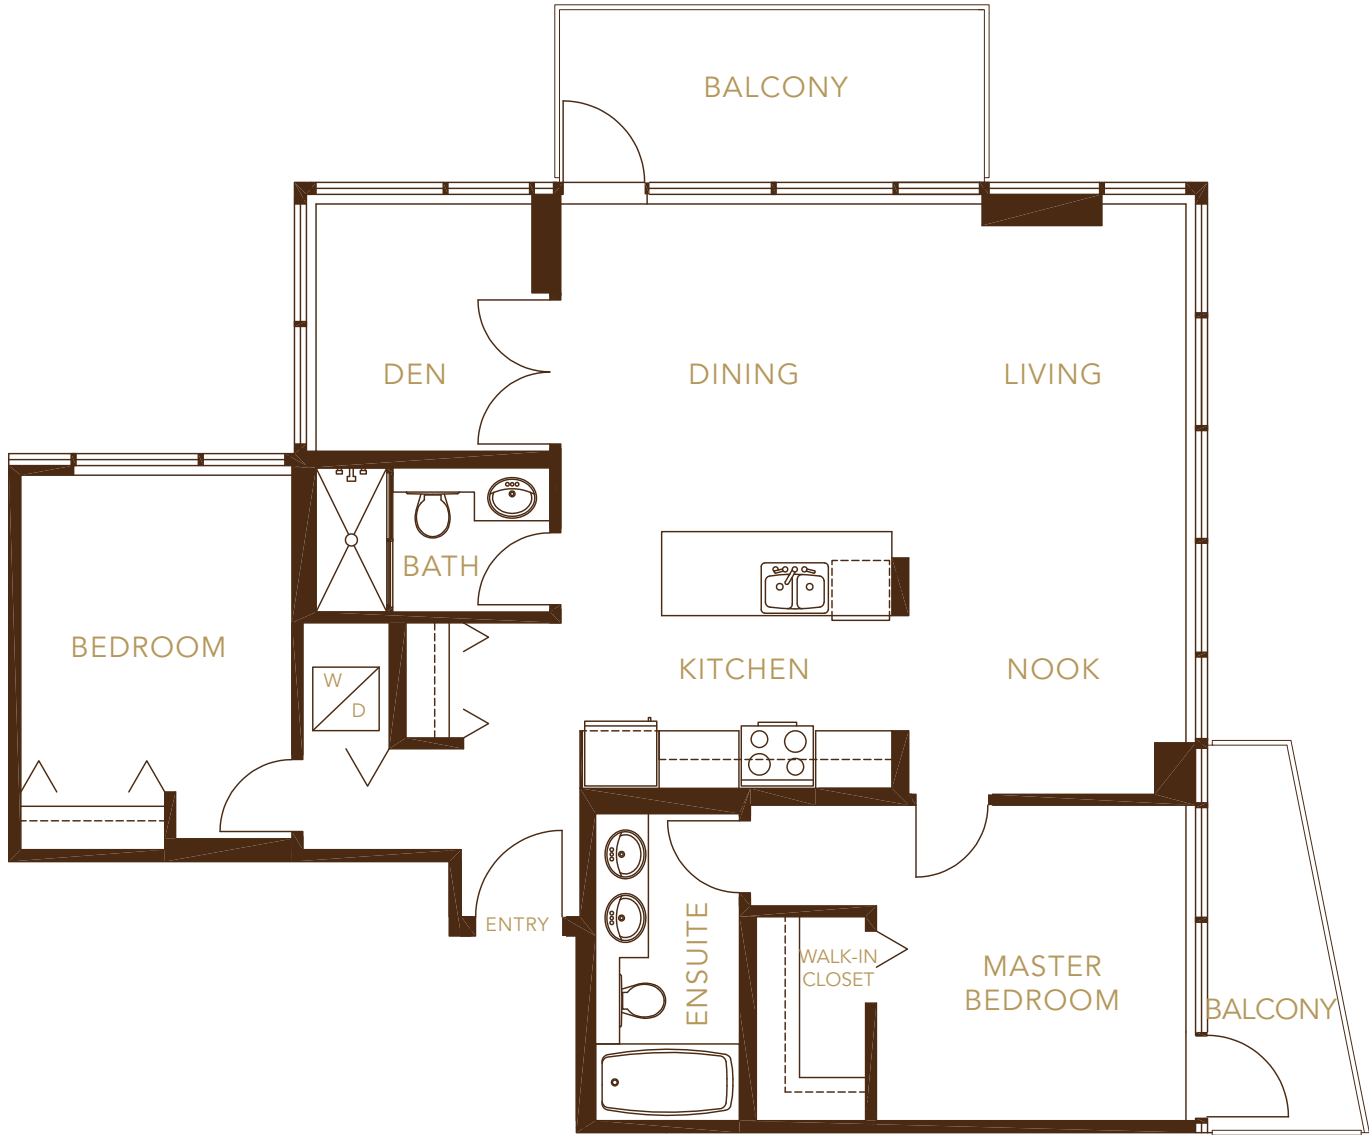

H

2 BEDROOM + DEN, 2 BATHROOM
APPROX. 1,090 SQ.FT.

LEVELS 38-41

LEVEL 42