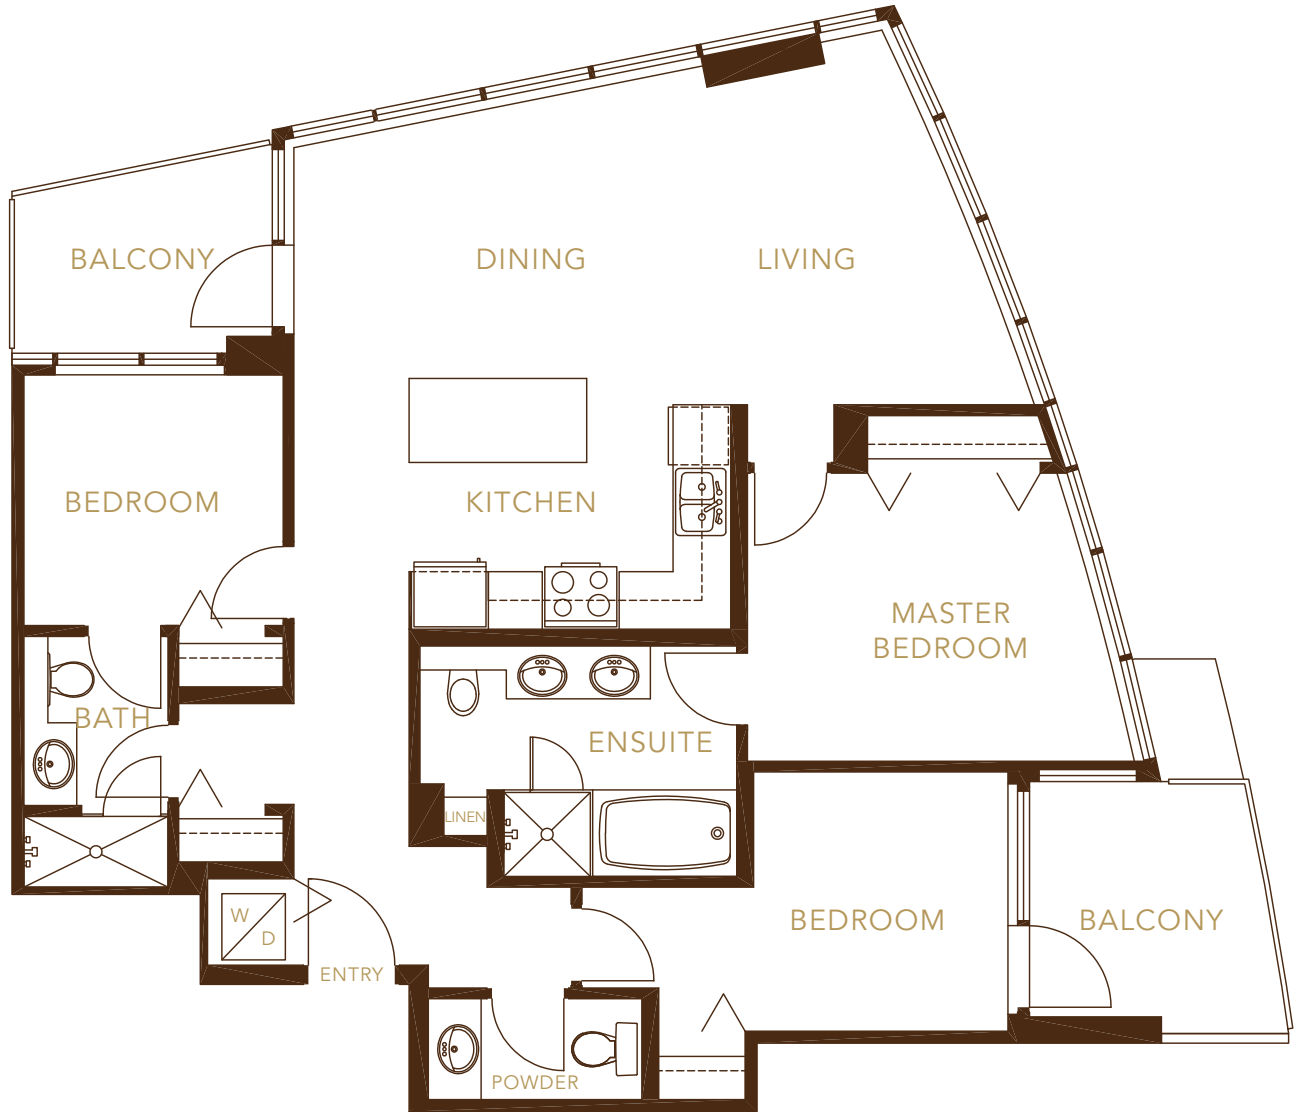

# K

3 BEDROOM, 2 BATHROOM + POWDER  
APPROX. 1,090 SQ.FT.

LEVEL 42