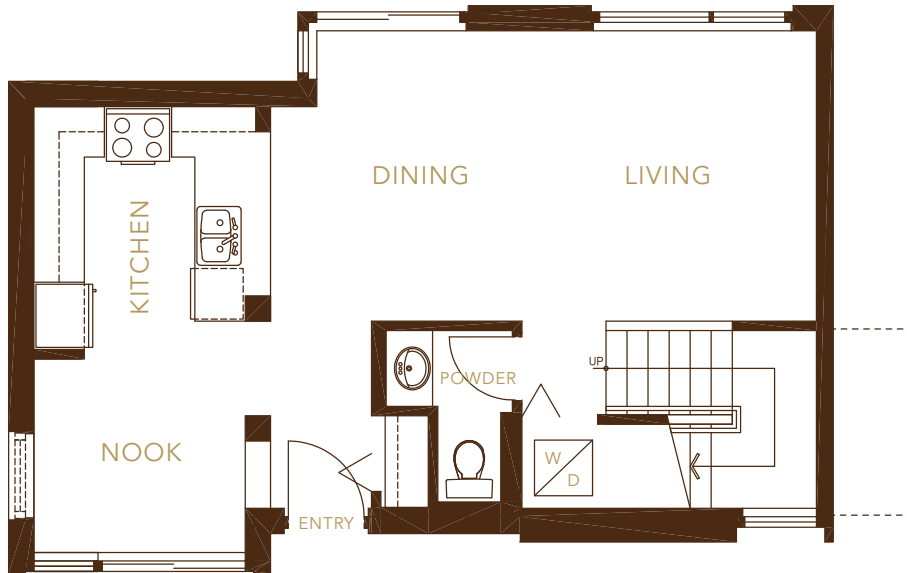

2 BEDROOM, 2 BATHROOM + POWDER
APPROX. 1,212-1,262 SQ.FT.

UPPER

PATIO

PATIO

MAIN