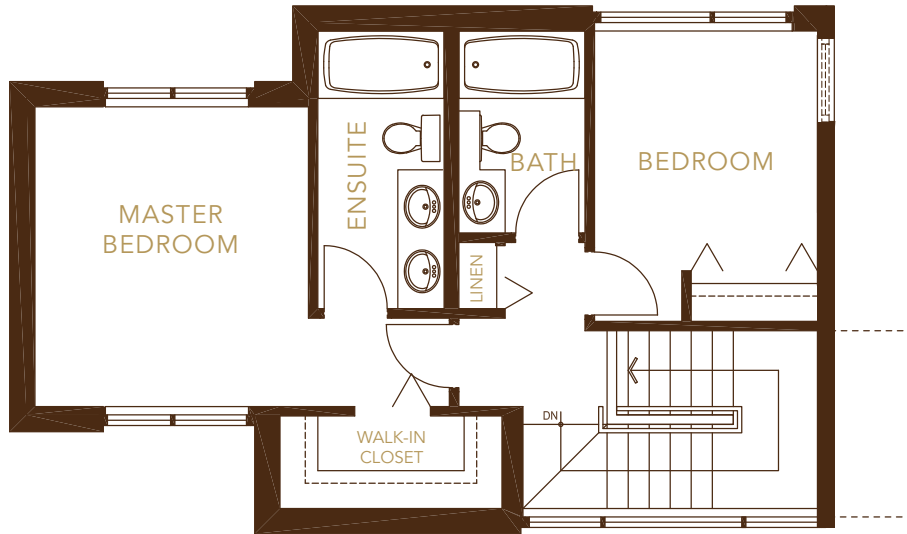

2 BEDROOM, 2 BATHROOM + POWDER
APPROX. 1,212-1,262 SQ.FT.

UPPER

PATIO

PATIO

MAIN