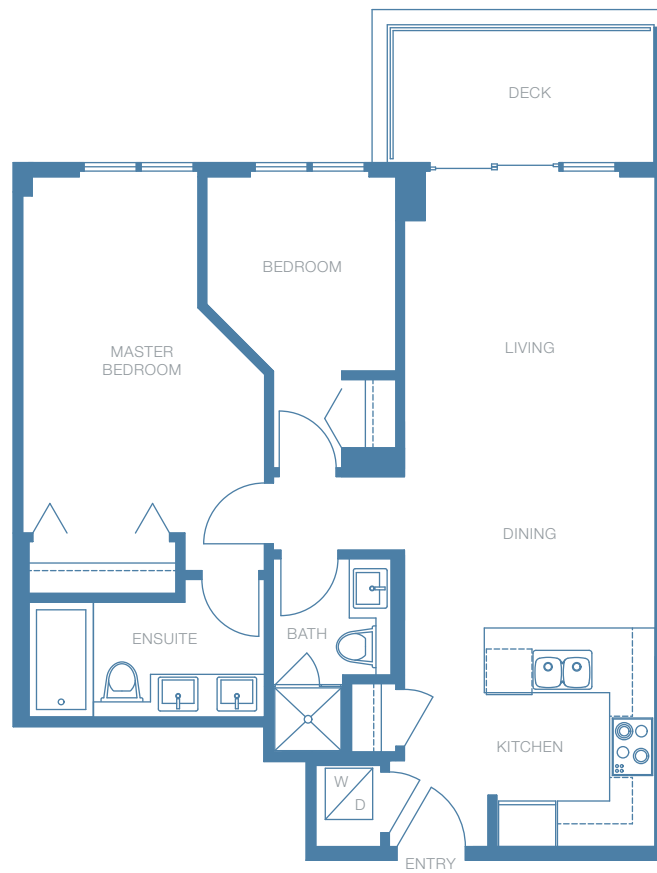

PLAN D

2 bedroom, 2 bathroom • Approx. 795 sq.ft.

LEVELS 3 TO 28

The developer reserves the right to make modifications or substitutions should they be necessary. Any measurements provided are approximate only.
The quality residences at The Windsor are developed by Polygon Windsor Gate Ltd. and Polygon Windsor Tower Ltd.