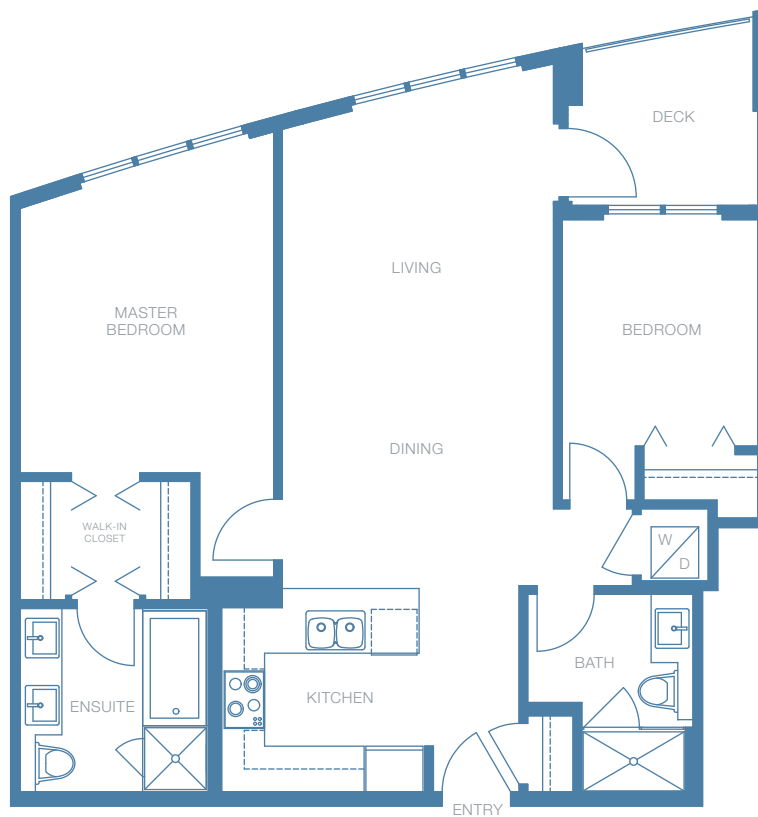

PLAN B

2 bedroom, 2 bathroom • Approx. 920 sq.ft.

LEVELS 3 TO 28

The developer reserves the right to make modifications or substitutions should they be necessary. Any measurements provided are approximate only.
The quality residences at The Windsor are developed by Polygon Windsor Gate Ltd. and Polygon Windsor Tower Ltd.