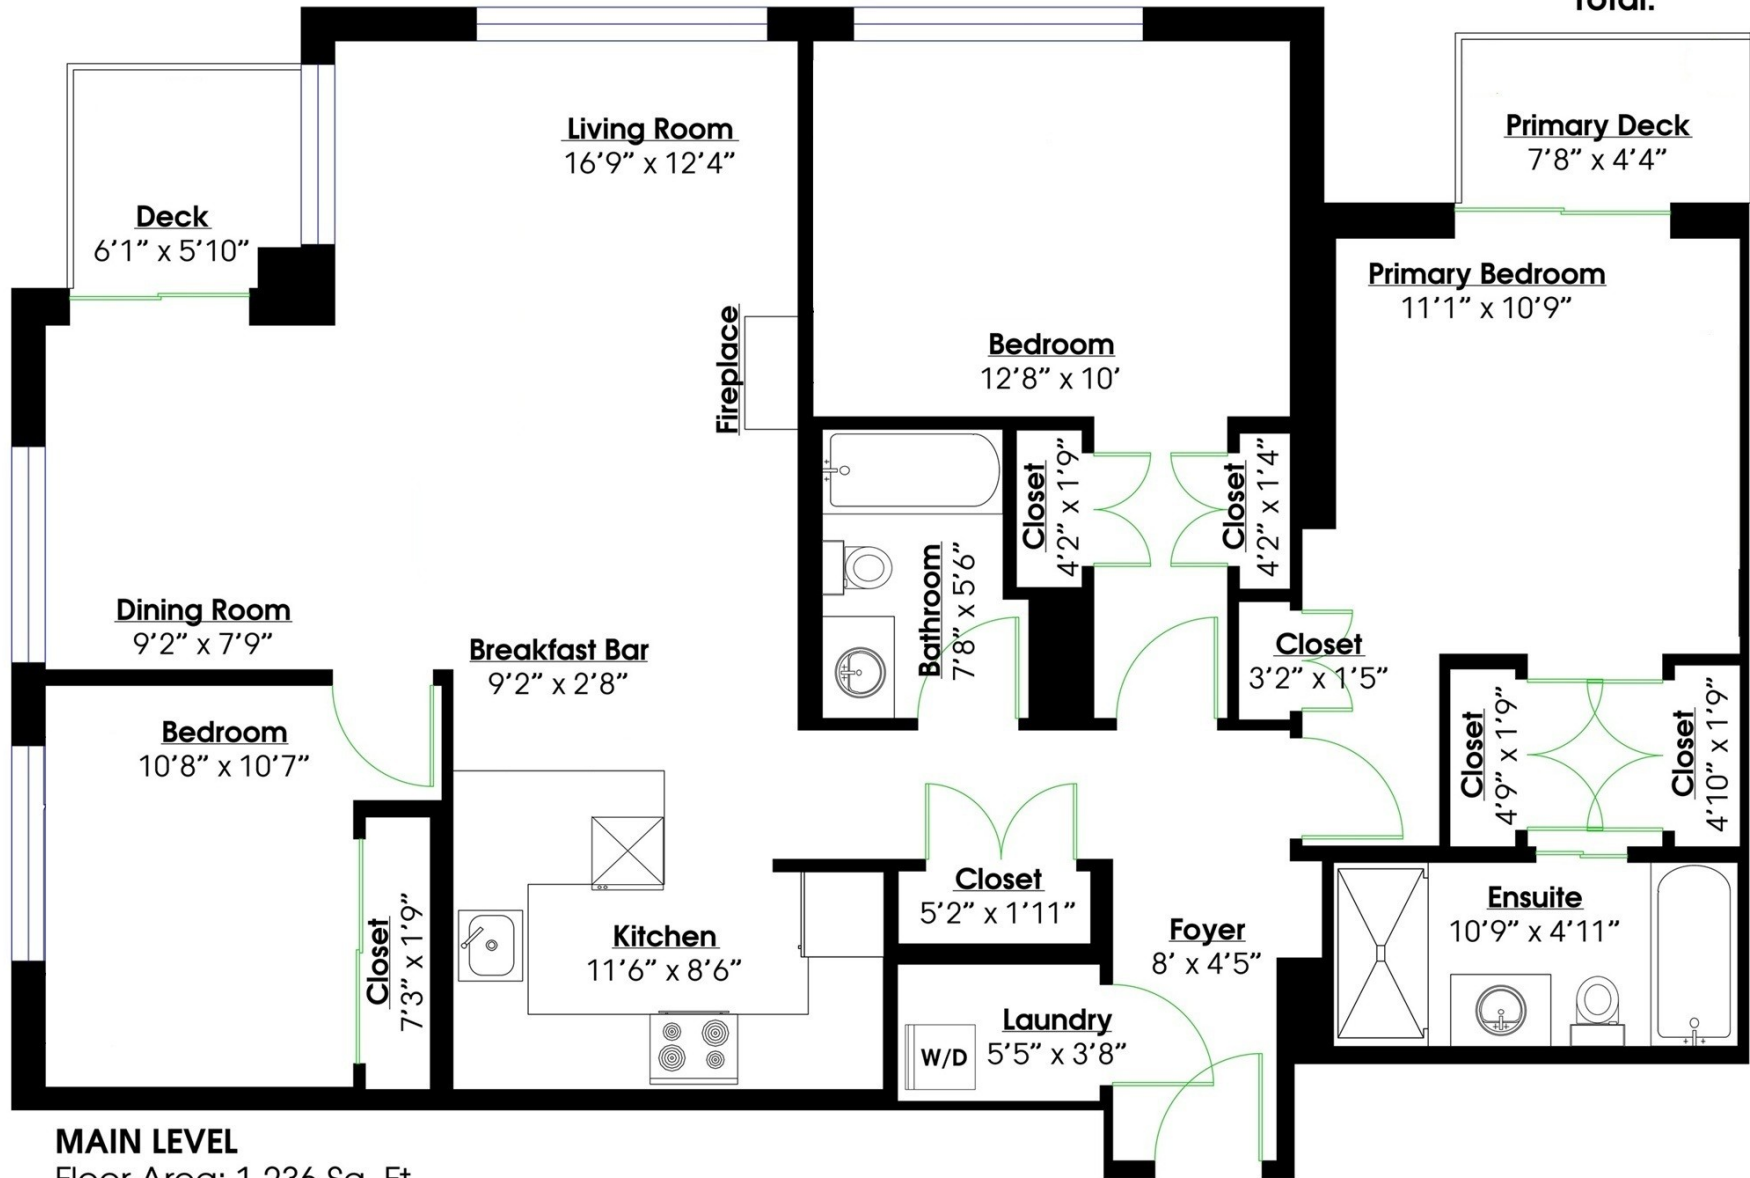

Total**
 Main Level: 1,236 sq.ft. Deck: 34 sq.ft.
 Primary Deck: 34 sq.ft.

Total: 68 sq.ft.

MAIN LEVEL
 Floor Area: 1,236 Sq. Ft.
 Ceiling Height: 8'1"

**While all reasonable attempts have been made to ensure accuracy and the square footage and room dimensions are believed to be correct to ANSI Standards, due to the possibility of human error the information cannot be guaranteed. E&O Insured for \$1,000,000
 ** Includes Unfinished areas