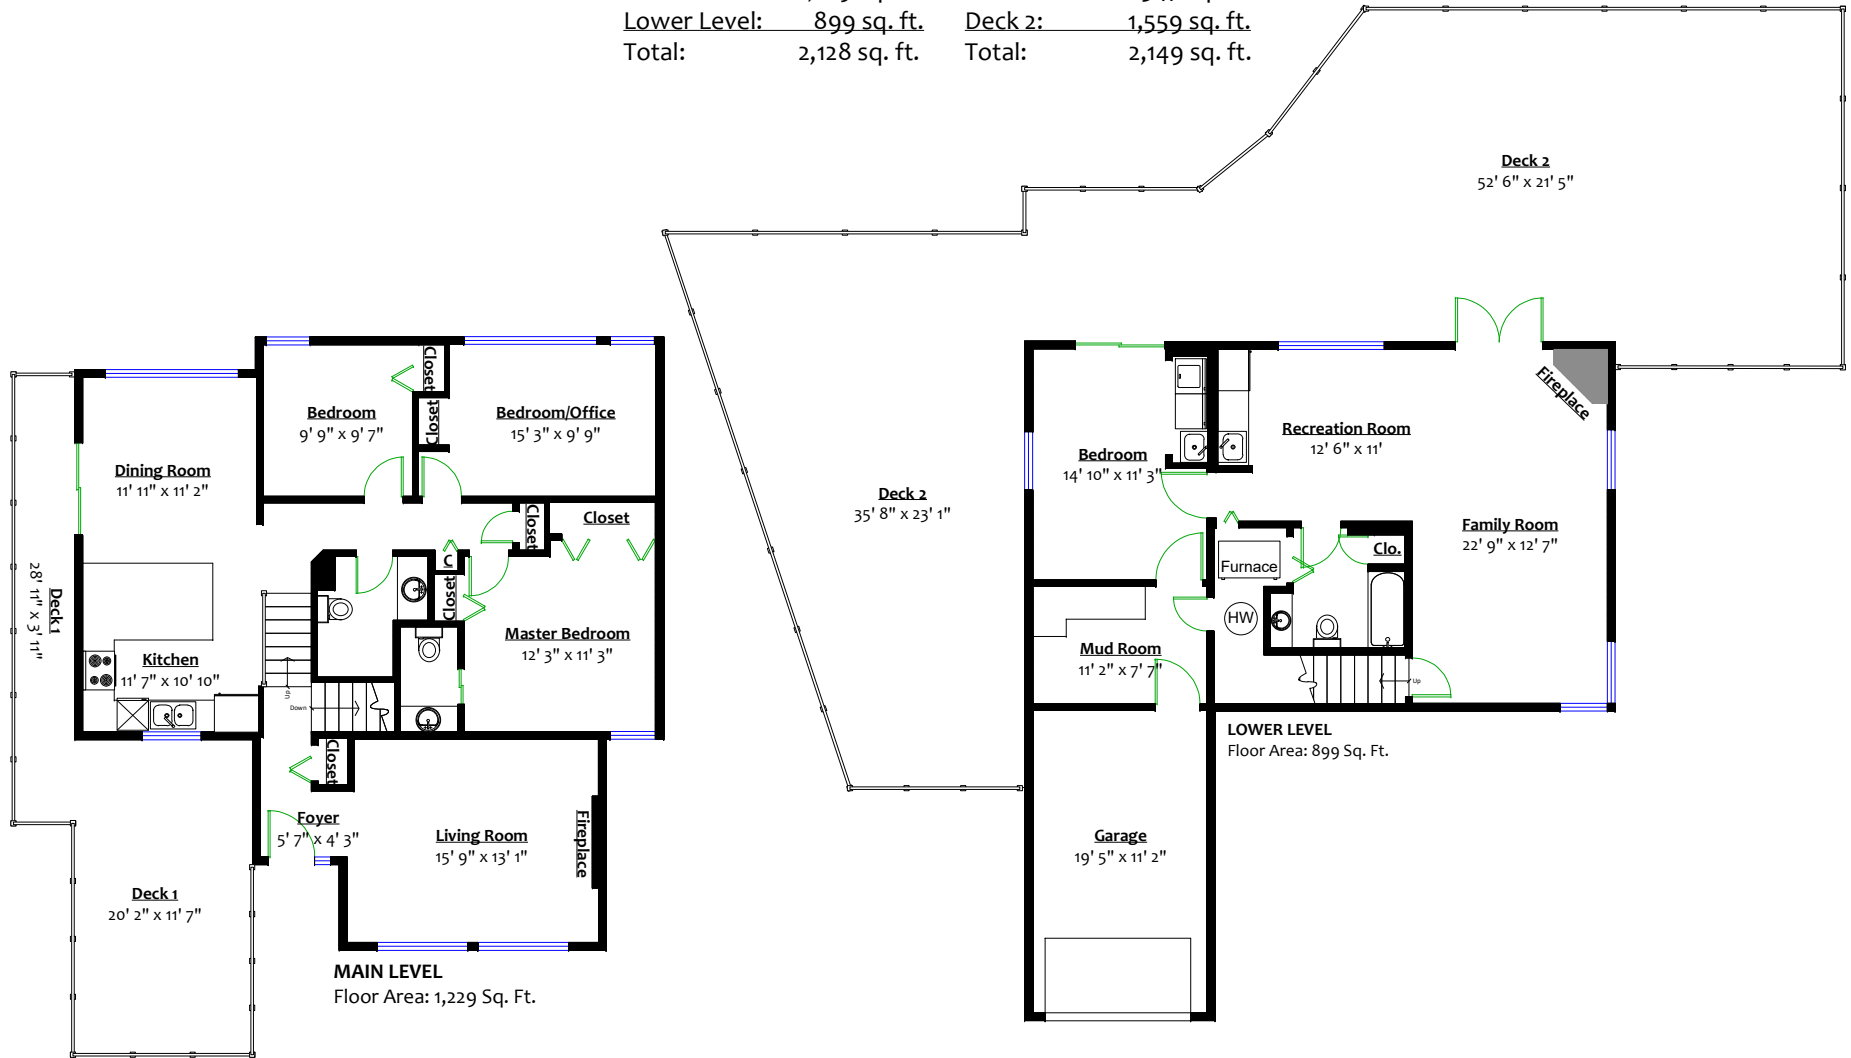

8413 Arbour Place, Delta, B.C.

Totals**		Garage:	243 sq. ft.
Main Level:	1,229 sq. ft.	Deck 1:	347 sq. ft.
Lower Level:	899 sq. ft.	Deck 2:	1,559 sq. ft.
Total:	2,128 sq. ft.	Total:	2,149 sq. ft.