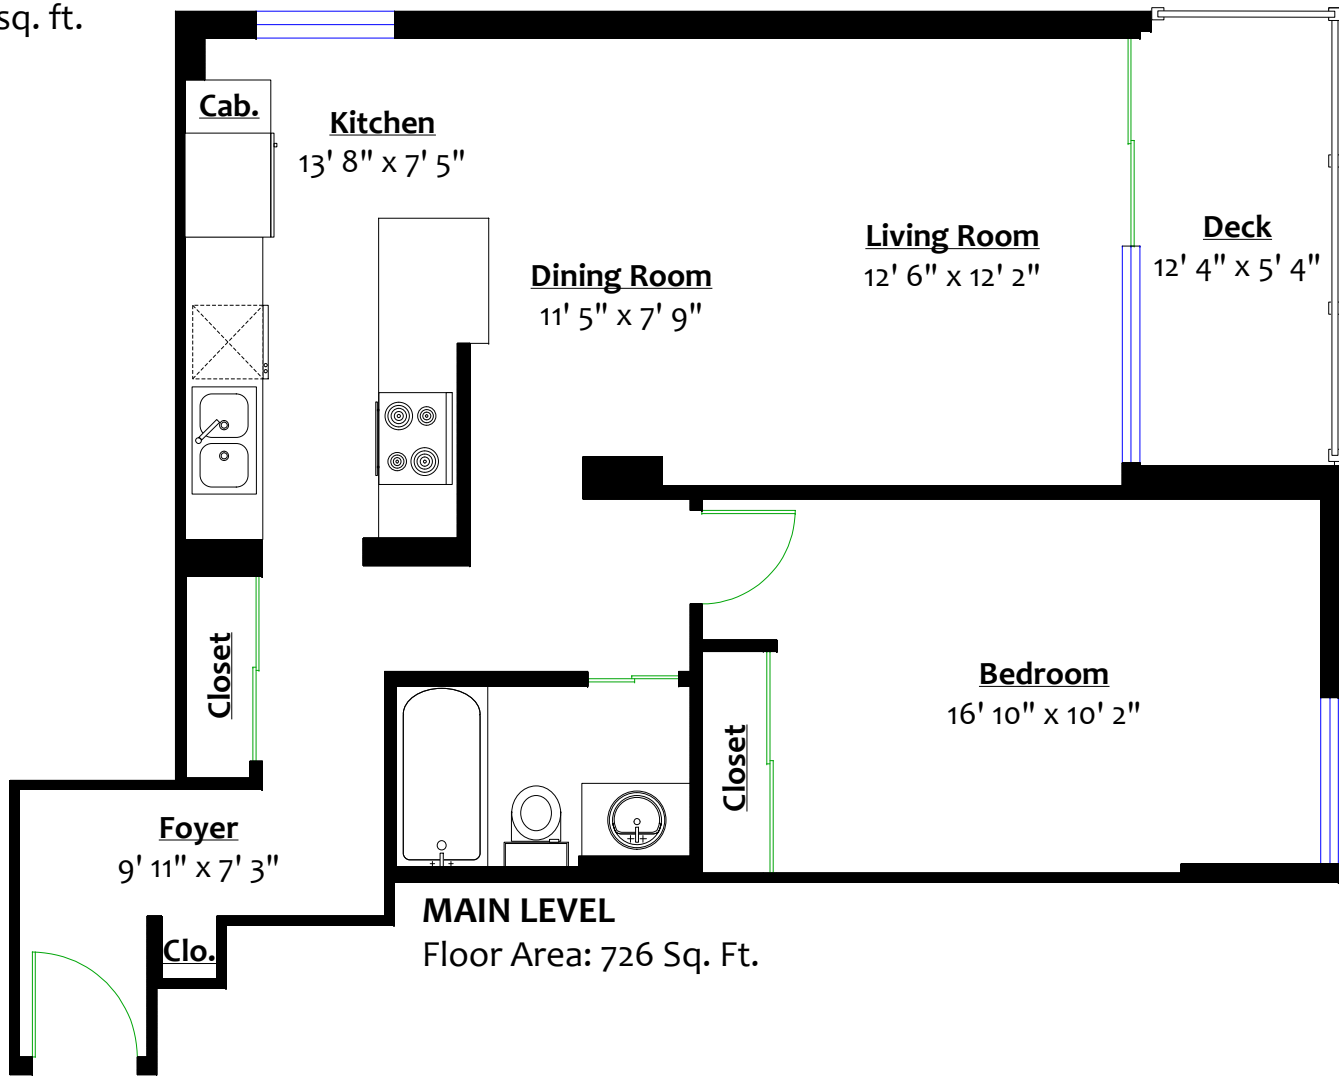

**#1204 – 2016 Fullerton Avenue,
North Vancouver, B.C.**

Totals**

Main Level: 726 sq. ft.

Deck: 65 sq. ft.

** Approx. based on interior measurements to exterior walls
** Total square footage not taken from original blueprints