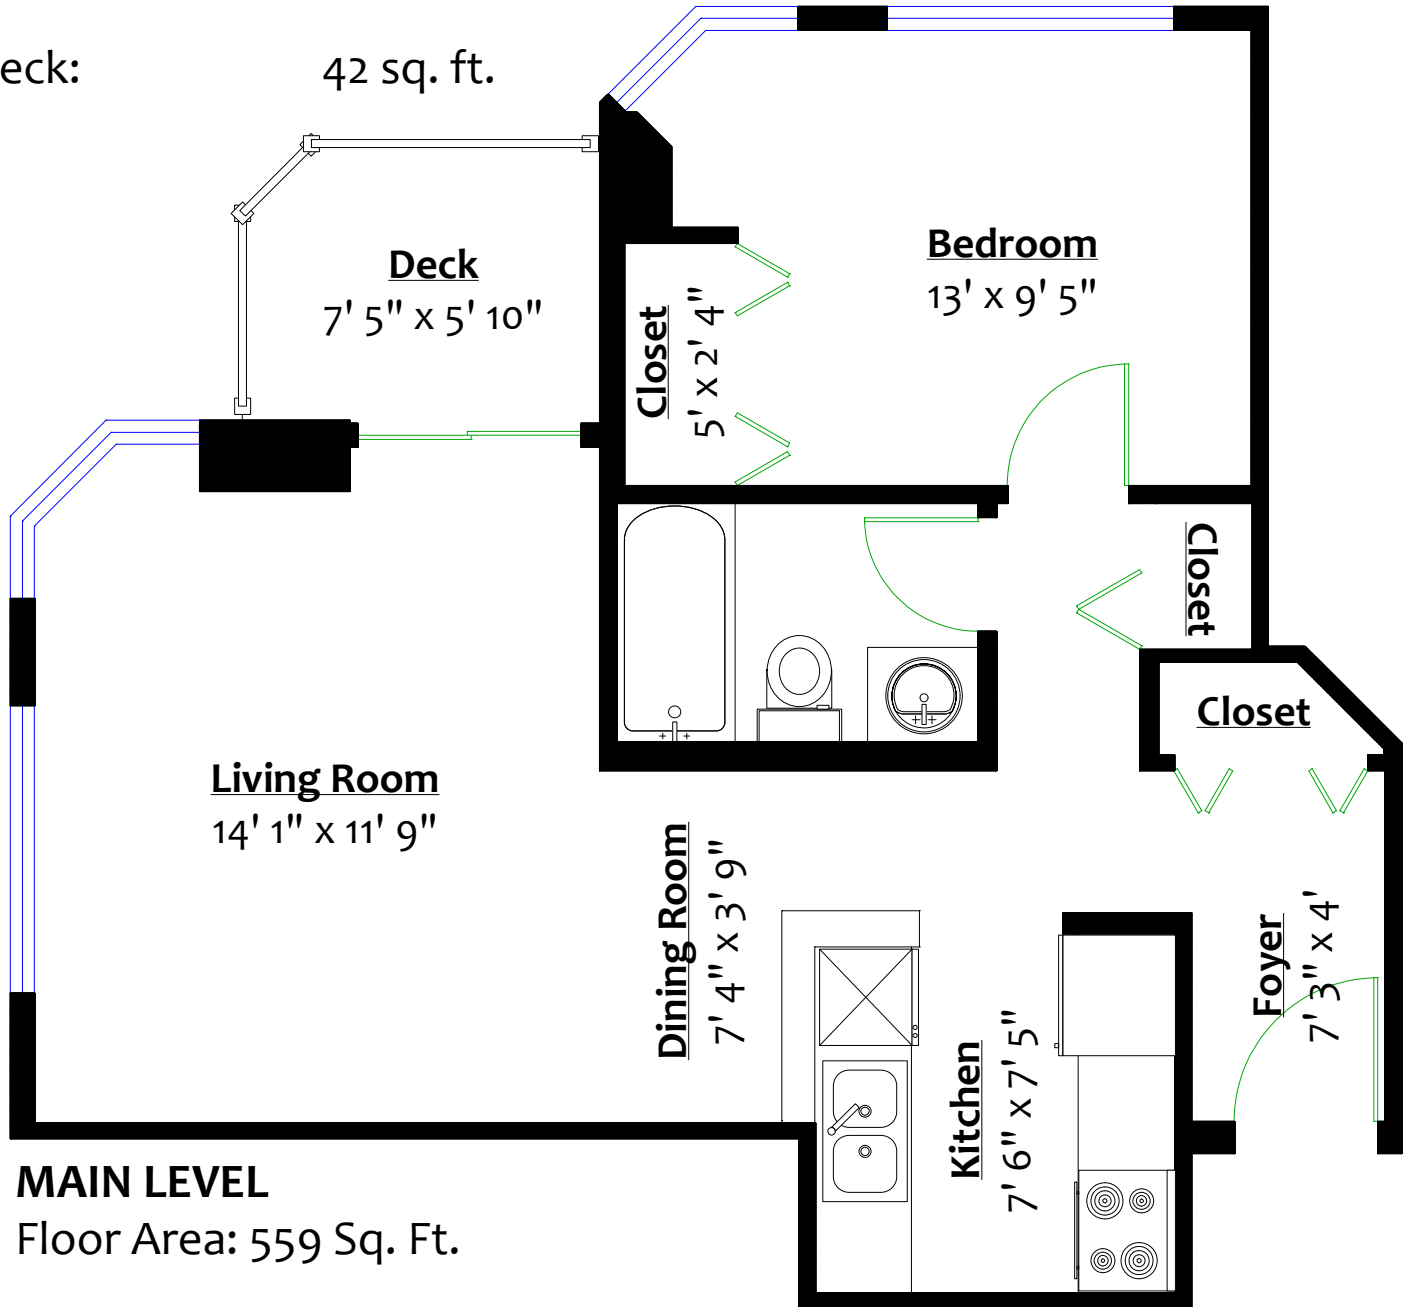

# #1003 – 838 Agnes Street, New Westminster, B.C.

## Totals\*\*

Main Level: 559 sq. ft.

Deck: 42 sq. ft.

## MAIN LEVEL

Floor Area: 559 Sq. Ft.

\*\* Approx. based on interior measurements to exterior walls  
\*\* Total square footage not taken from original blueprints