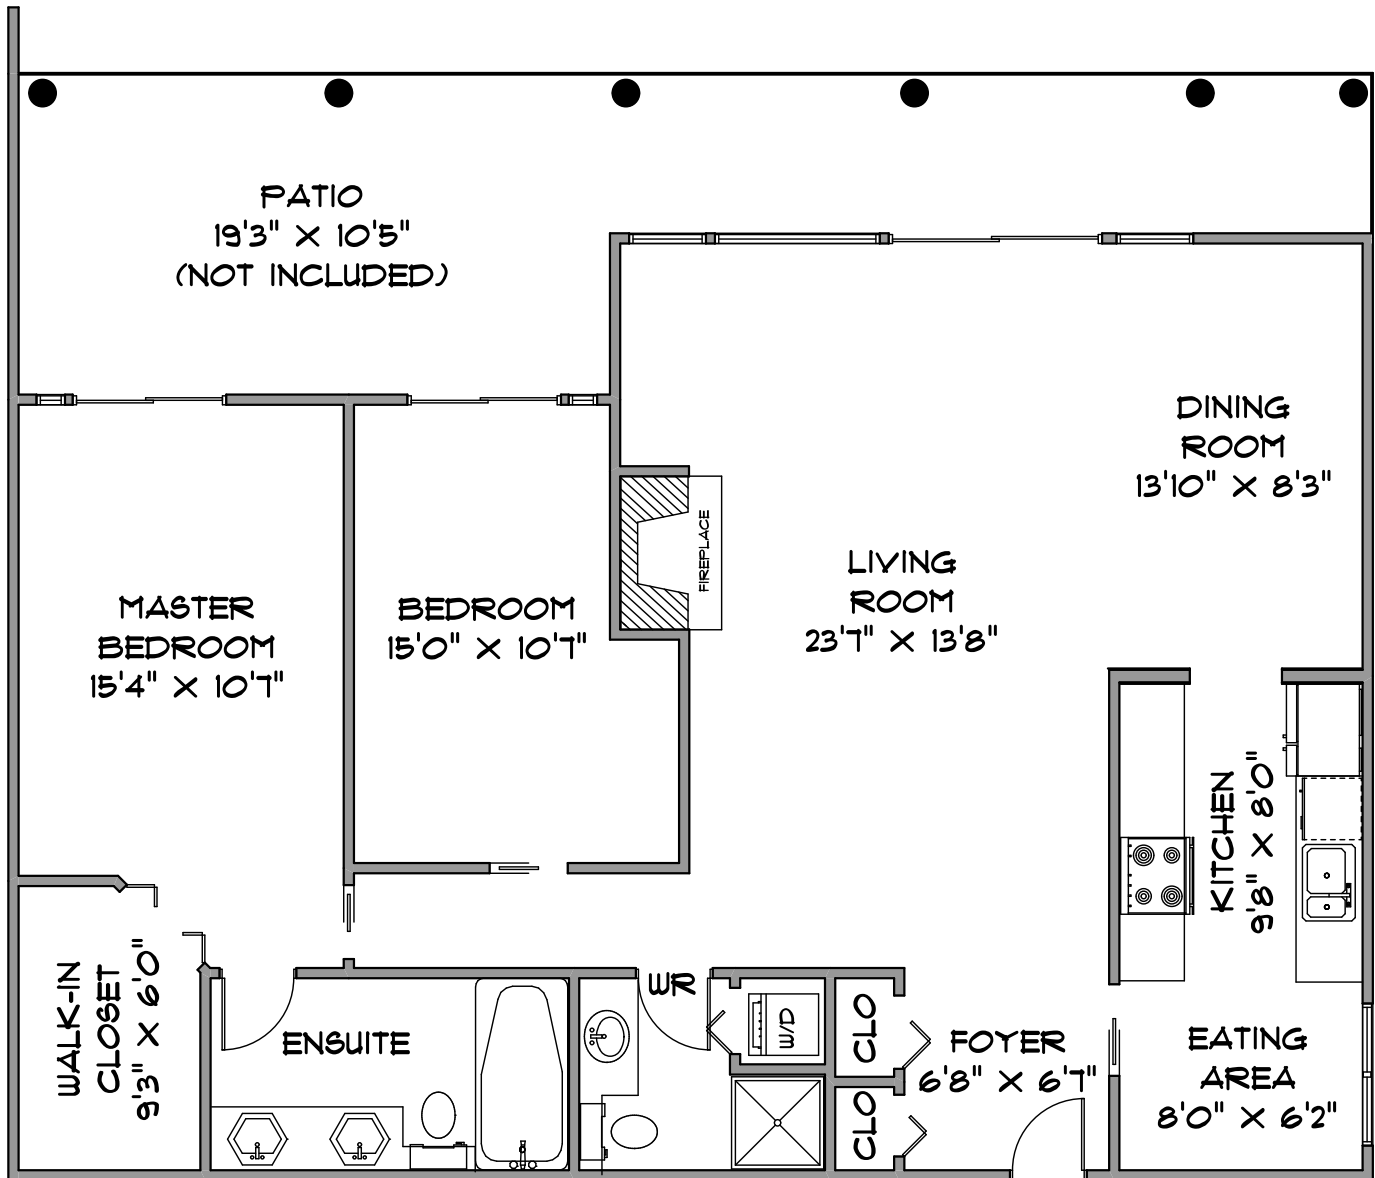

UNIT 3-14065 NICO WYND DRIVE
SOUTH SURREY

SQUARE FOOTAGE

TOTAL 1267

PATIO 335

MEASUREMENTS SHOULD BE CONSIDERED APPROXIMATE
AND ARE FOR PROMOTIONAL USE ONLY.
E & O Insured

778-231-6542 FEBRUARY 2021