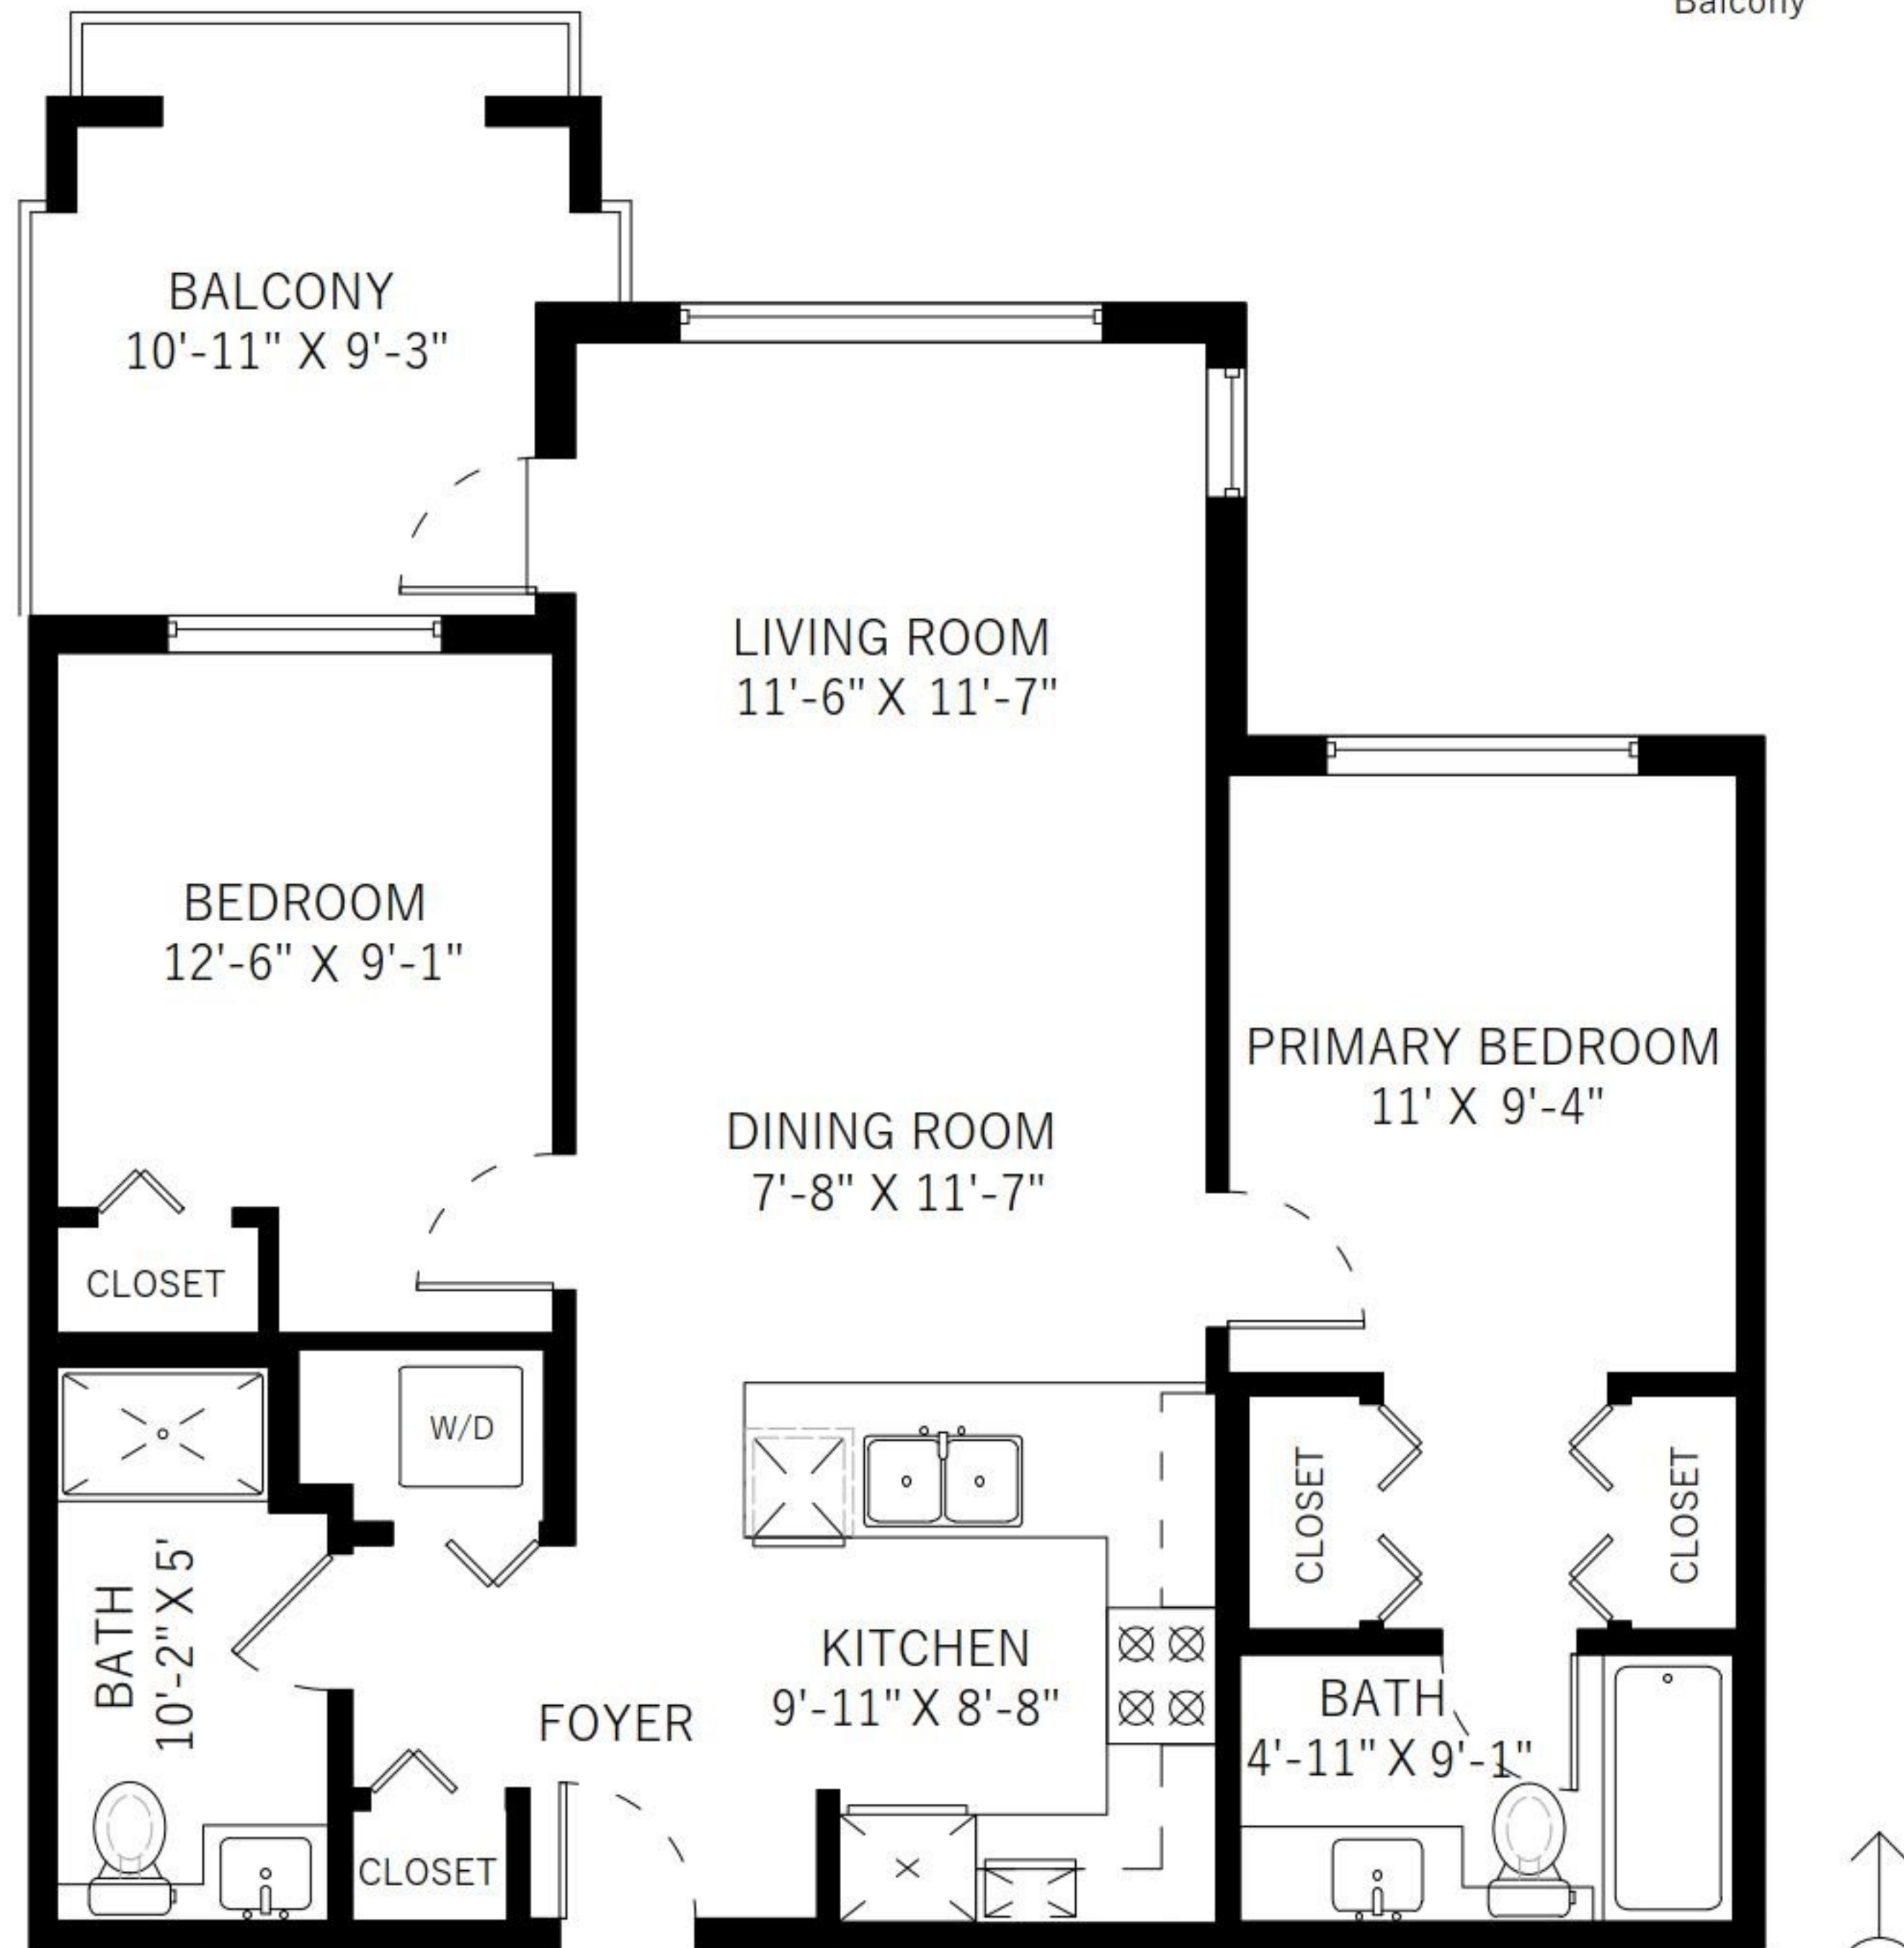

# 325-3399 Noel Drive

Burnaby, BC

Main Floor

Balcony

836 SQ.FT.

101 SQ.FT.

Main Floor: 836 Sq.Ft.  
Ceiling Height: 8'-11"