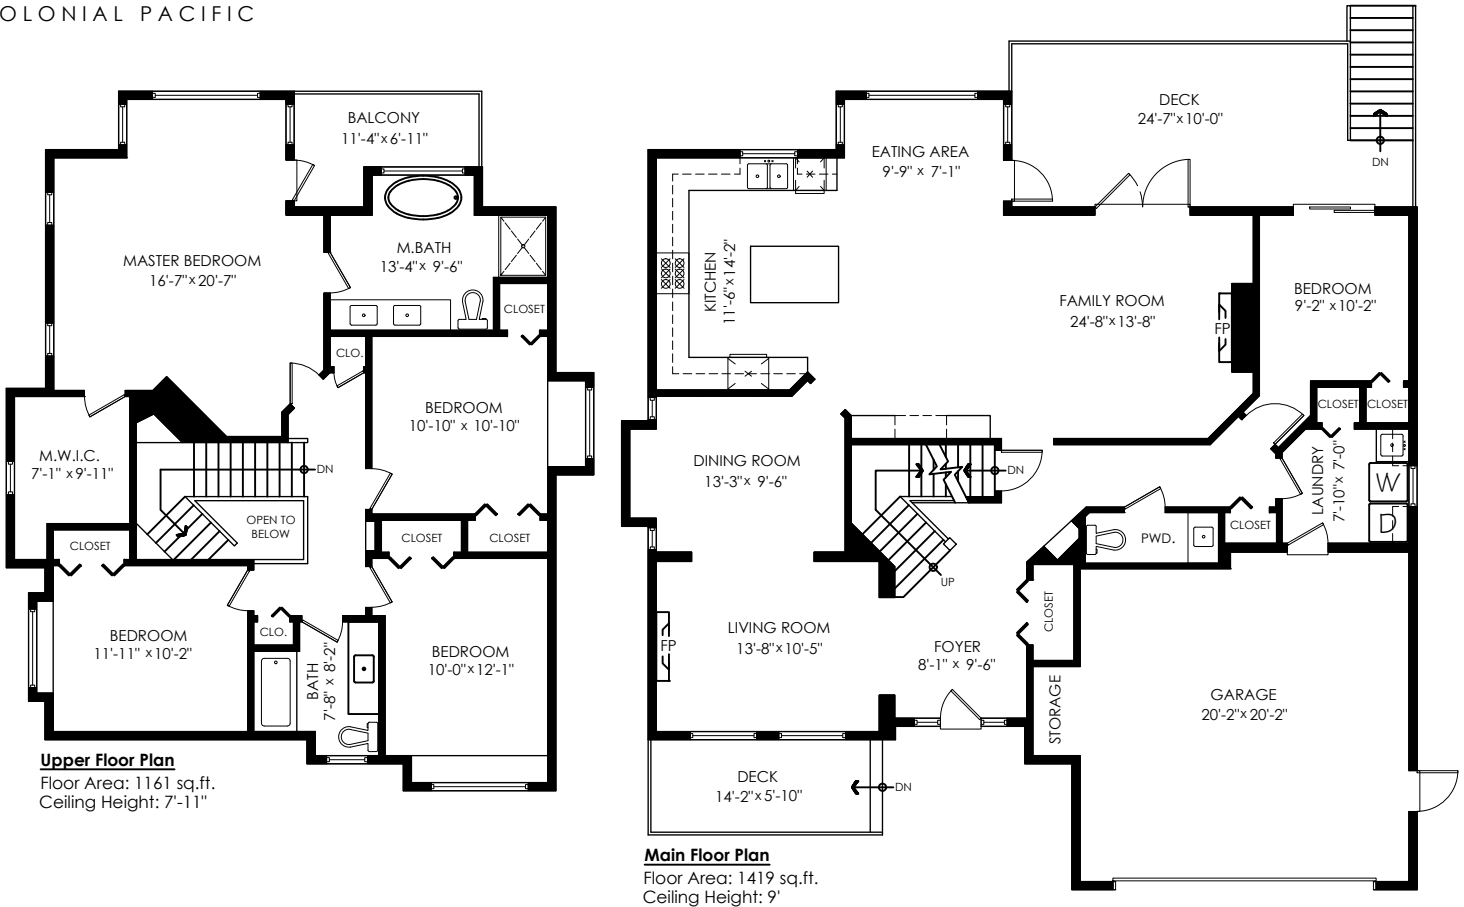

Ryan Blue 604-726-6412

ryanblue@remax.net | www.soldbyblue.com

13168 14A Avenue, Surrey

Main Floor:	1,419 sq.ft.
Upper Floor:	1,161 sq.ft.
Lower Floor:	1,407 sq.ft.
Total:	3,987 sq.ft.

Garage:	440 sq.ft.
Patio:	232 sq.ft.
Decks:	299 sq.ft.
Balcony:	61 sq.ft.
Total Extras:	1,032 sq.ft.

Open To Below: 19 sq.ft.