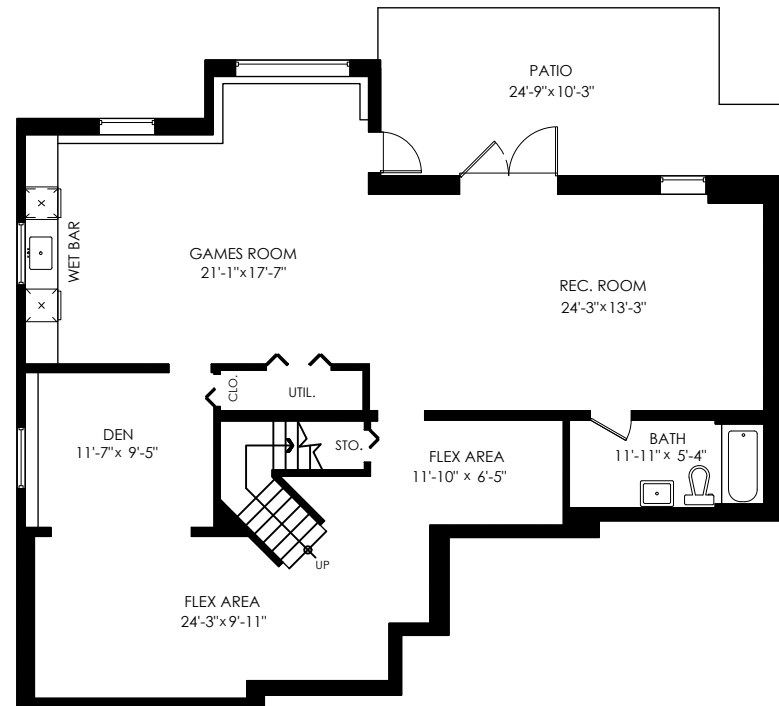

Ryan Blue 604-726-6412

ryanblue@remax.net | www.soldbyblue.com

13168 14A Avenue, Surrey

Main Floor:	1,419 sq.ft.
Upper Floor:	1,161 sq.ft.
Lower Floor:	1,407 sq.ft.
Total:	3,987 sq.ft.

Garage:	440 sq.ft.
Patio:	232 sq.ft.
Decks:	299 sq.ft.
Balcony:	61 sq.ft.
Total Extras:	1,032 sq.ft.

Open To Below: 19 sq.ft.