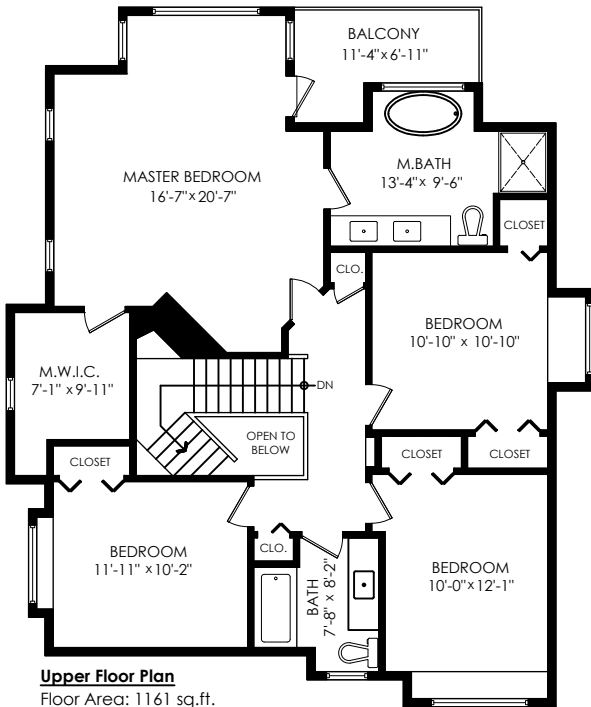

Ryan Blue 604-726-6412

ryanblue@remax.net | www.soldbyblue.com

13168 14A Avenue, Surrey

Main Floor:	1,419 sq.ft.
Upper Floor:	1,161 sq.ft.
Lower Floor:	1,407 sq.ft.
Total:	3,987 sq.ft.

Garage:	440 sq.ft.
Patio:	232 sq.ft.
Decks:	299 sq.ft.
Balcony:	61 sq.ft.
Total Extras:	1,032 sq.ft.

Open To Below: 19 sq.ft.