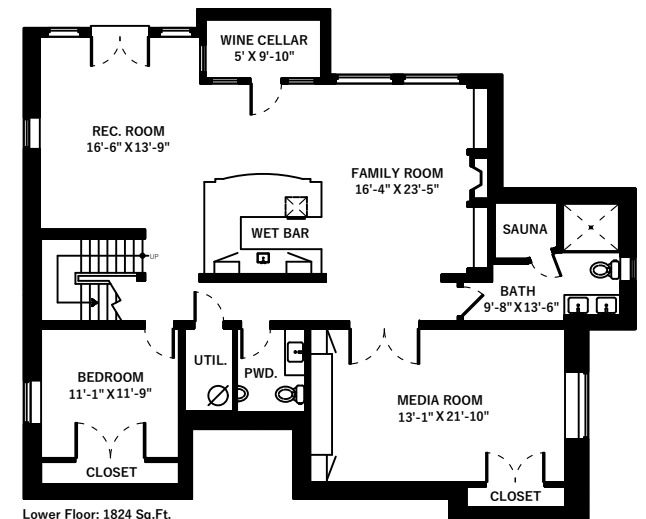

13110 20 Ave Surrey, BC

Upper Floor: 1785 Sq.Ft.
Ceiling Height: 9' / Max: 11'-9"

Main Floor: 1929 Sq.Ft.
Ceiling Height: 10' / Max: 22'-2"

Main Floor	1929 SQ.FT.
Upper Floor	1785 SQ.FT.
Lower Floor	1824 SQ.FT.
Total	5538 SQ.FT.

Deck	87 SQ.FT.
Deck	503 SQ.FT.
Porch	211 SQ.FT.
Balcony	169 SQ.FT.
Garage	710 SQ.FT.
Total Extras	1680 SQ.FT.

Open To Below	500 SQ.FT.
Restricted Headroom	76 SQ.FT.

Lower Floor: 1824 Sq.Ft.
Ceiling Height: 8'