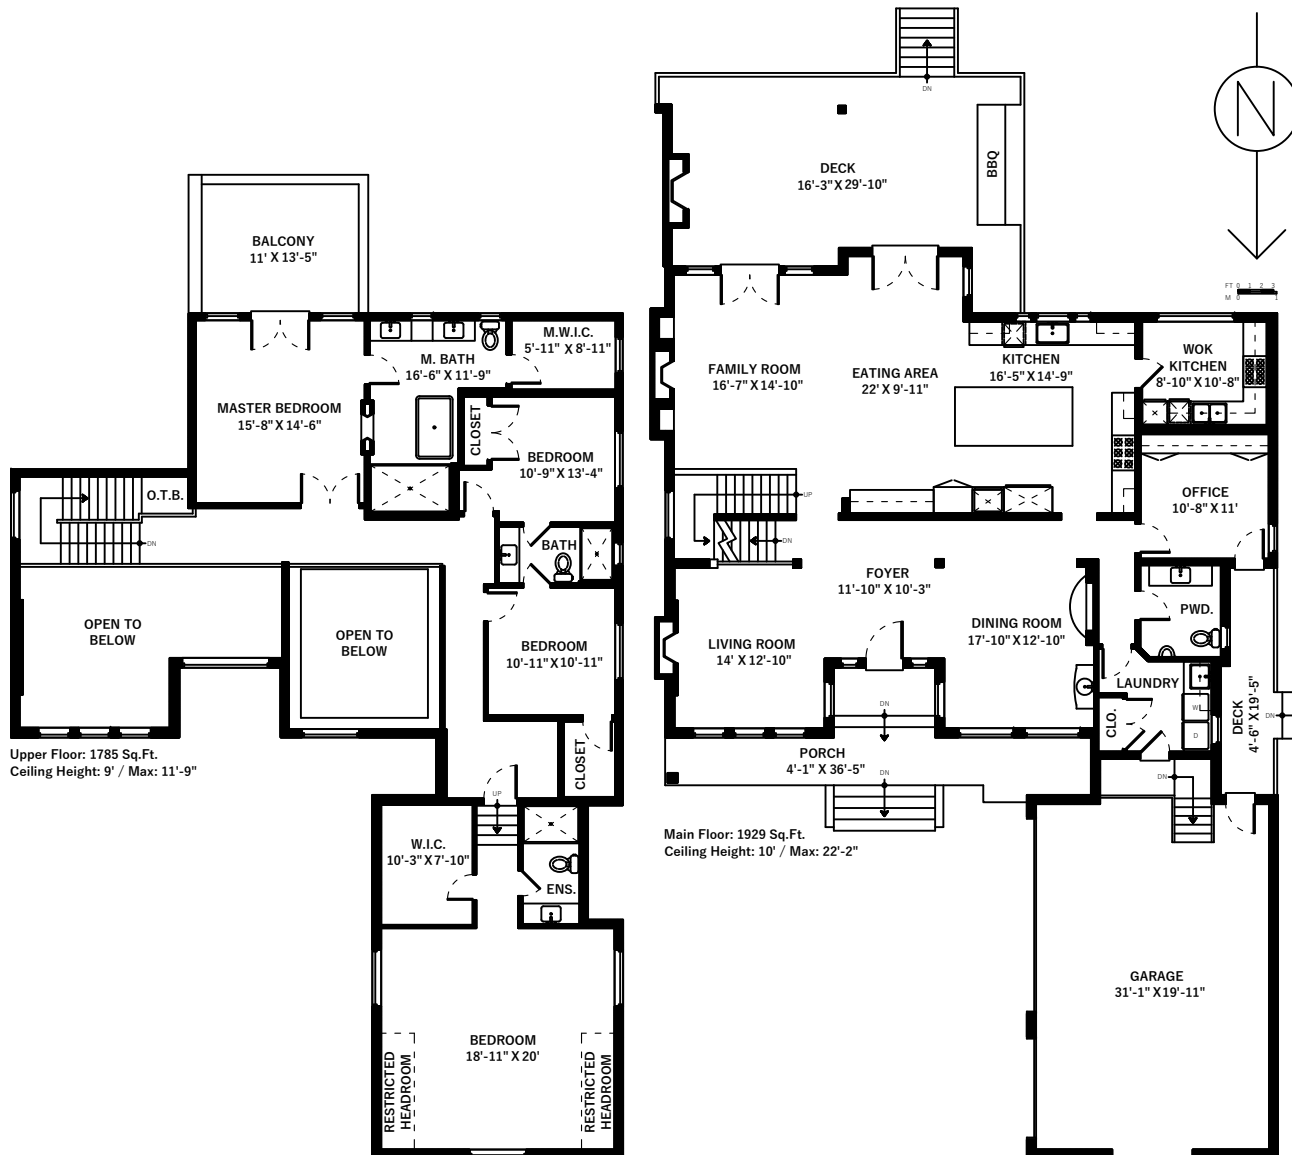

13110 20 Ave Surrey, BC

Upper Floor: 1785 Sq.Ft.
Ceiling Height: 9' / Max: 11'-9"

Main Floor: 1929 Sq.Ft.
Ceiling Height: 10' / Max: 22'-2"

Main Floor	1929 SQ.FT.
Upper Floor	1785 SQ.FT.
Lower Floor	1824 SQ.FT.
Total	5538 SQ.FT.

Deck	87 SQ.FT.
Deck	503 SQ.FT.
Porch	211 SQ.FT.
Balcony	169 SQ.FT.
Garage	710 SQ.FT.
Total Extras	1680 SQ.FT.

Open To Below	500 SQ.FT.
Restricted Headroom	76 SQ.FT.

Lower Floor: 1824 Sq.Ft.
Ceiling Height: 8'