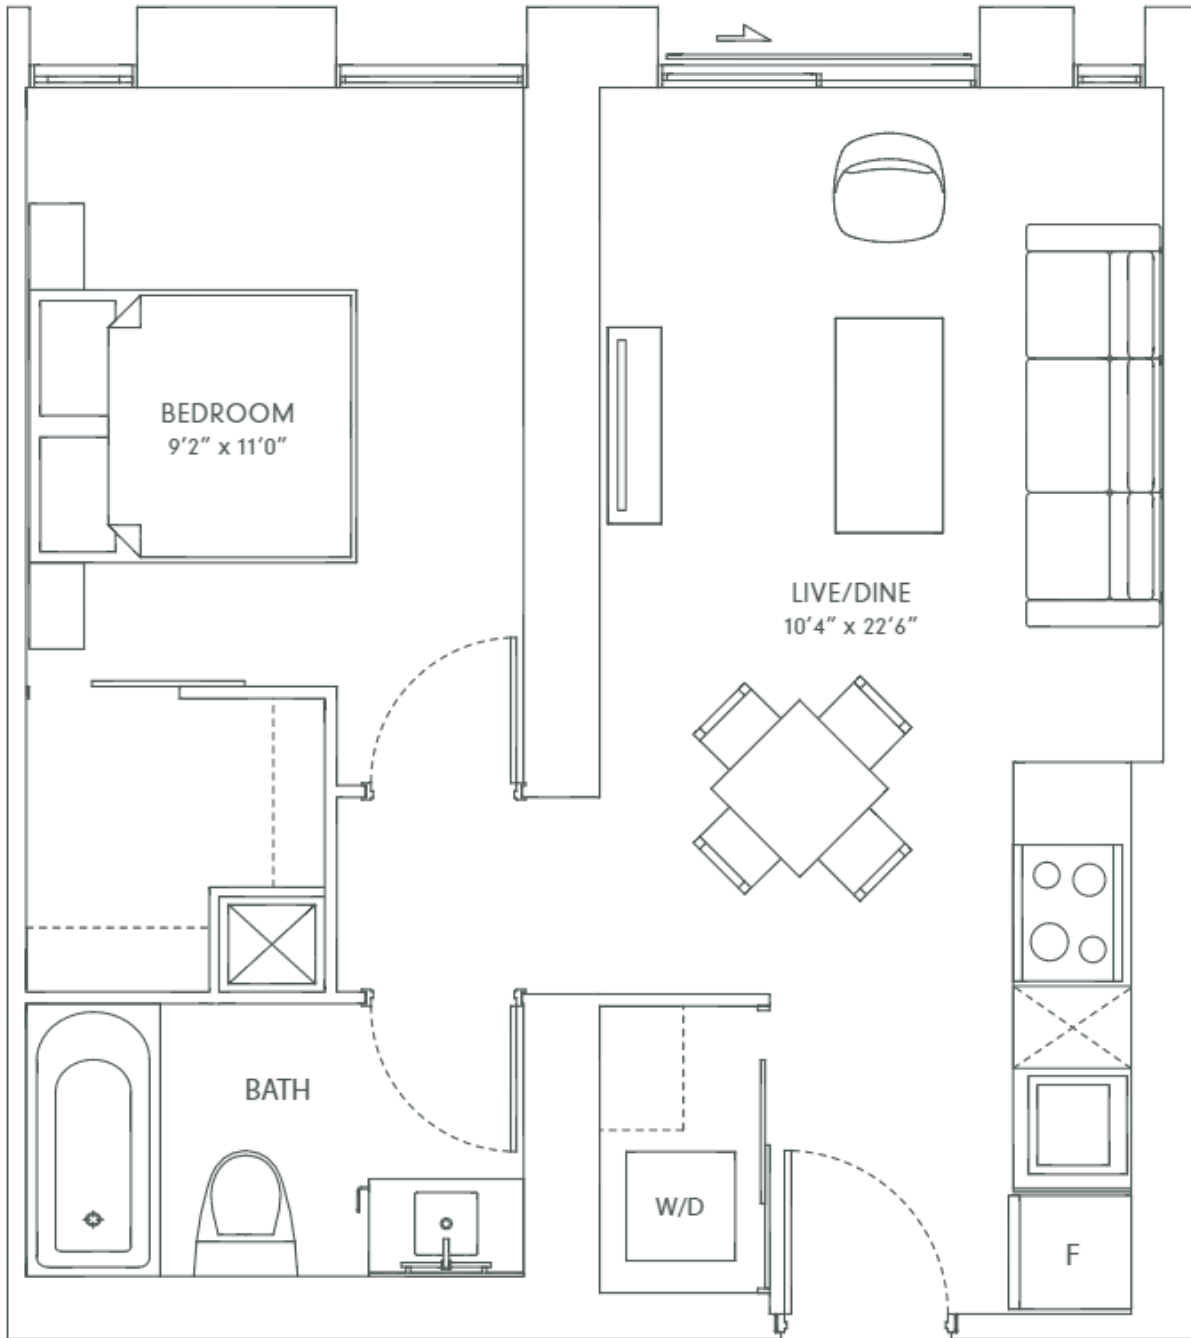

# YONGE ≠ RICH

TORONTO

ONE bedroom + DEN | 653 SQ FT + BALCONY: 162 SQ FT

FLOORS  
22-33

FLOORS  
6-21

FLOORS  
6-21

FLOORS  
6-21

FLOORS  
22-33

# YONGE # RICH

 **GREAT GULF** | Live greatly.

All dimensions are approximate. Sizes and specifications are subject to change without notice.  
E. & O. E. Actual useable floor space varies from stated floor area. All furniture is for illustrative purpose only.