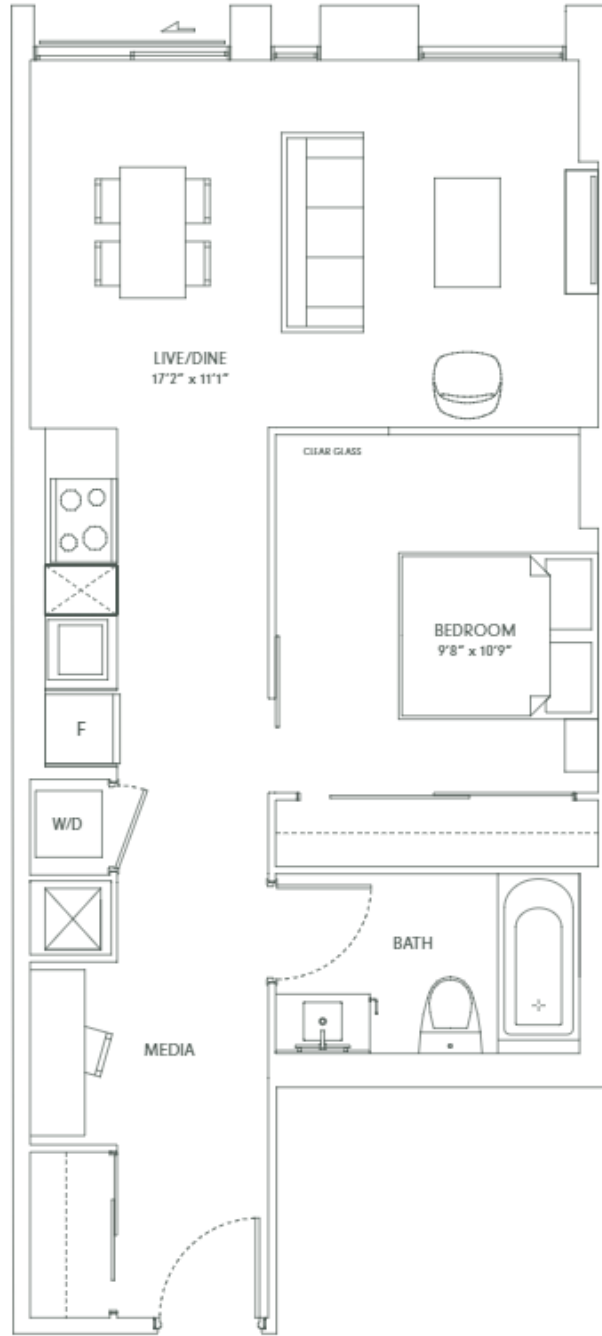

# YONGE # RICH

 **GREAT GULF** | Live greatly.

All dimensions are approximate. Sizes and specifications are subject to change without notice. E. & O. E. Actual useable floor space varies from stated floor area. All furniture is for illustrative purpose only.

# BROCK

ONE BEDROOM + MEDIA  
SUITE: 608 SQ FT

YONGE ≠ RICH

 GREAT GULF | Live greatly.

All dimensions are approximate. Sizes and specifications are subject to change without notice.  
E. & O. E. Actual useable floor space varies from stated floor area. All furniture is for illustrative purpose only.