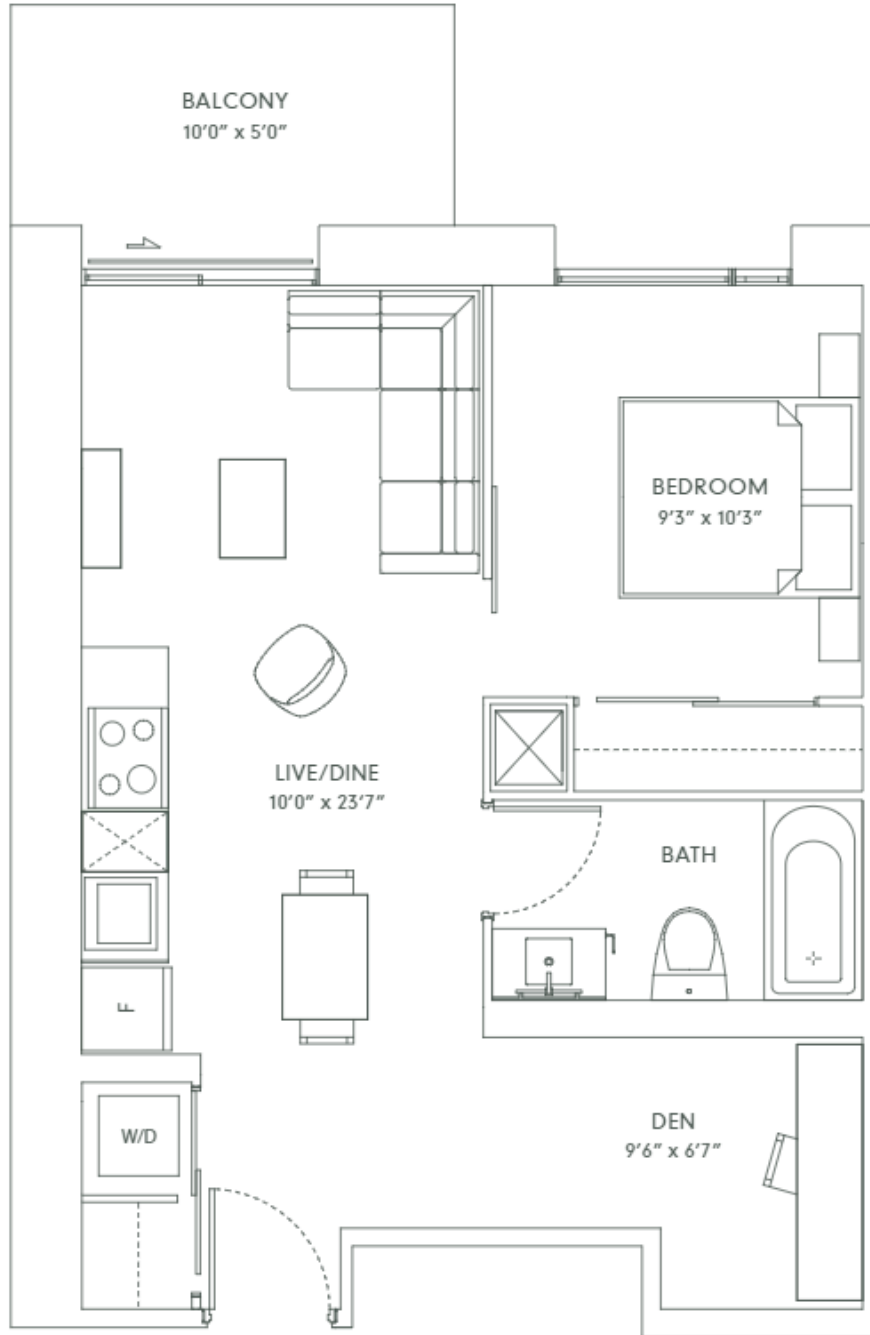

# SHERBROOKE

ONE BEDROOM + DEN  
SUITE: 721 SQ FT

YONGE # RICH

 **GREAT GULF** | Live greatly.

All dimensions are approximate. Sizes and specifications are subject to change without notice.  
E. & O. E. Actual useable floor space varies from stated floor area. All furniture is for illustrative purpose only.

# ROBINSON

TWO BEDROOM  
SUITE: 766 SQ FT

YONGE ≠ RICH

 **GREAT GULF** | Live greatly.

All dimensions are approximate. Sizes and specifications are subject to change without notice.  
E. & O. E. Actual useable floor space varies from stated floor area. All furniture is for illustrative purpose only.

# YONGE ≠ RICH

ONE BEDROOM + DEN

SUITE: 555 SQ FT | BALCONY: 50 SQ FT

 **GREAT GULF** | Live greatly.

All dimensions are approximate. Sizes and specifications are subject to change without notice.  
E. & O. E. Actual useable floor space varies from stated floor area. All furniture is for illustrative purpose only.