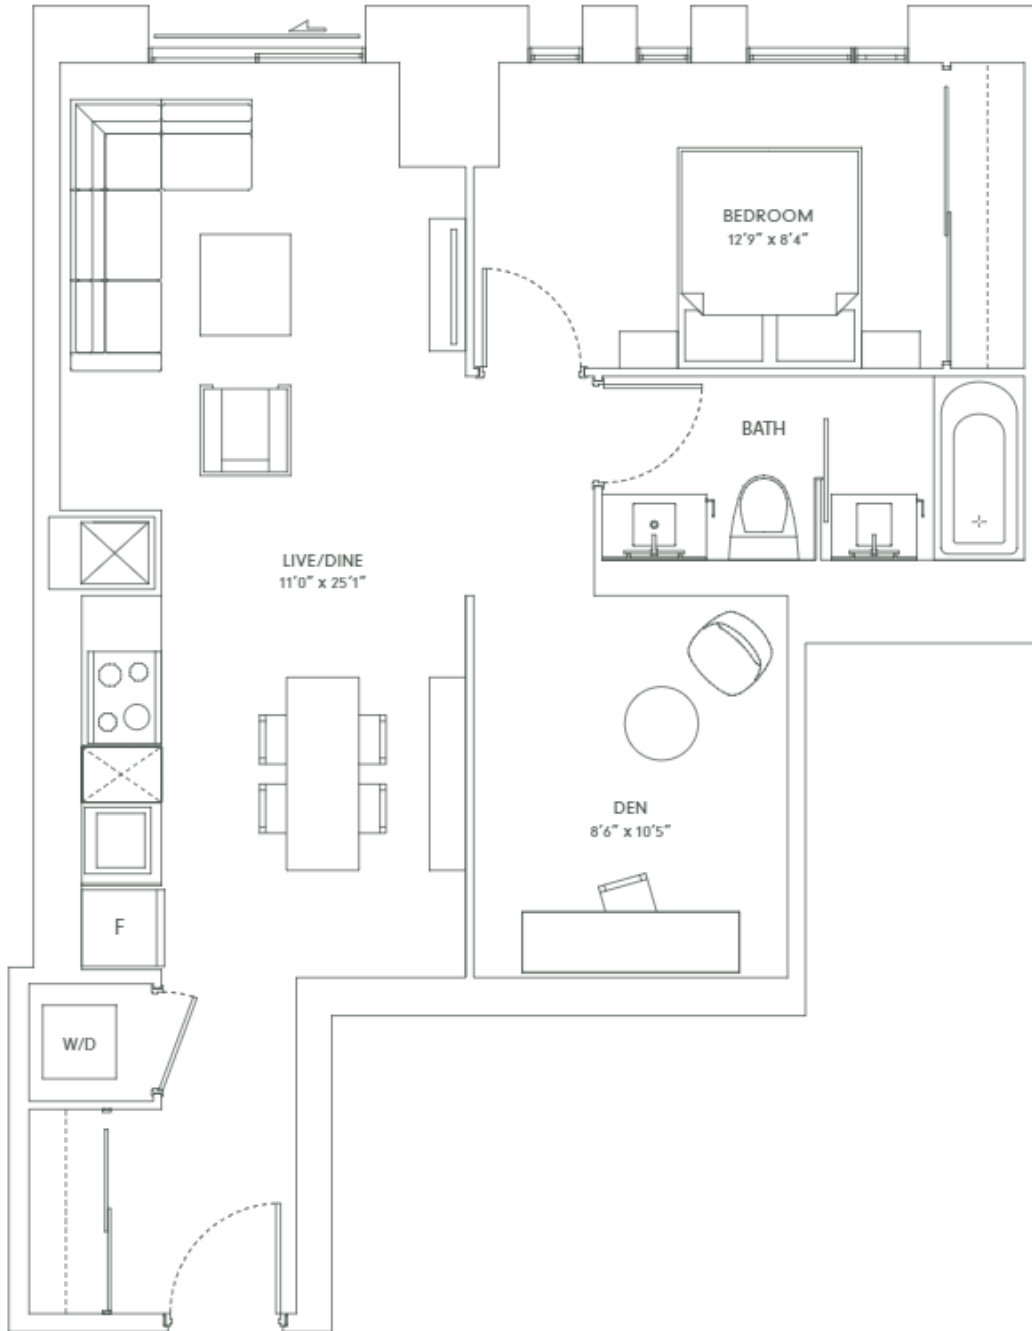

# YONGE ≠ RICH

 **GREAT GULF** | Live greatly.

All dimensions are approximate. Sizes and specifications are subject to change without notice.  
E. & O. E. Actual useable floor space varies from stated floor area. All furniture is for illustrative purpose only.

# BORDEN

ONE BEDROOM + DEN  
SUITE: 723 SQ FT

YONGE # RICH

 **GREAT GULF** | Live greatly.

All dimensions are approximate. Sizes and specifications are subject to change without notice.  
E. & O. E. Actual useable floor space varies from stated floor area. All furniture is for illustrative purpose only.

# SHERBROOKE

ONE BEDROOM + DEN  
SUITE: 721 SQ FT

YONGE # RICH

 **GREAT GULF** | Live greatly.

All dimensions are approximate. Sizes and specifications are subject to change without notice.  
E. & O. E. Actual useable floor space varies from stated floor area. All furniture is for illustrative purpose only.