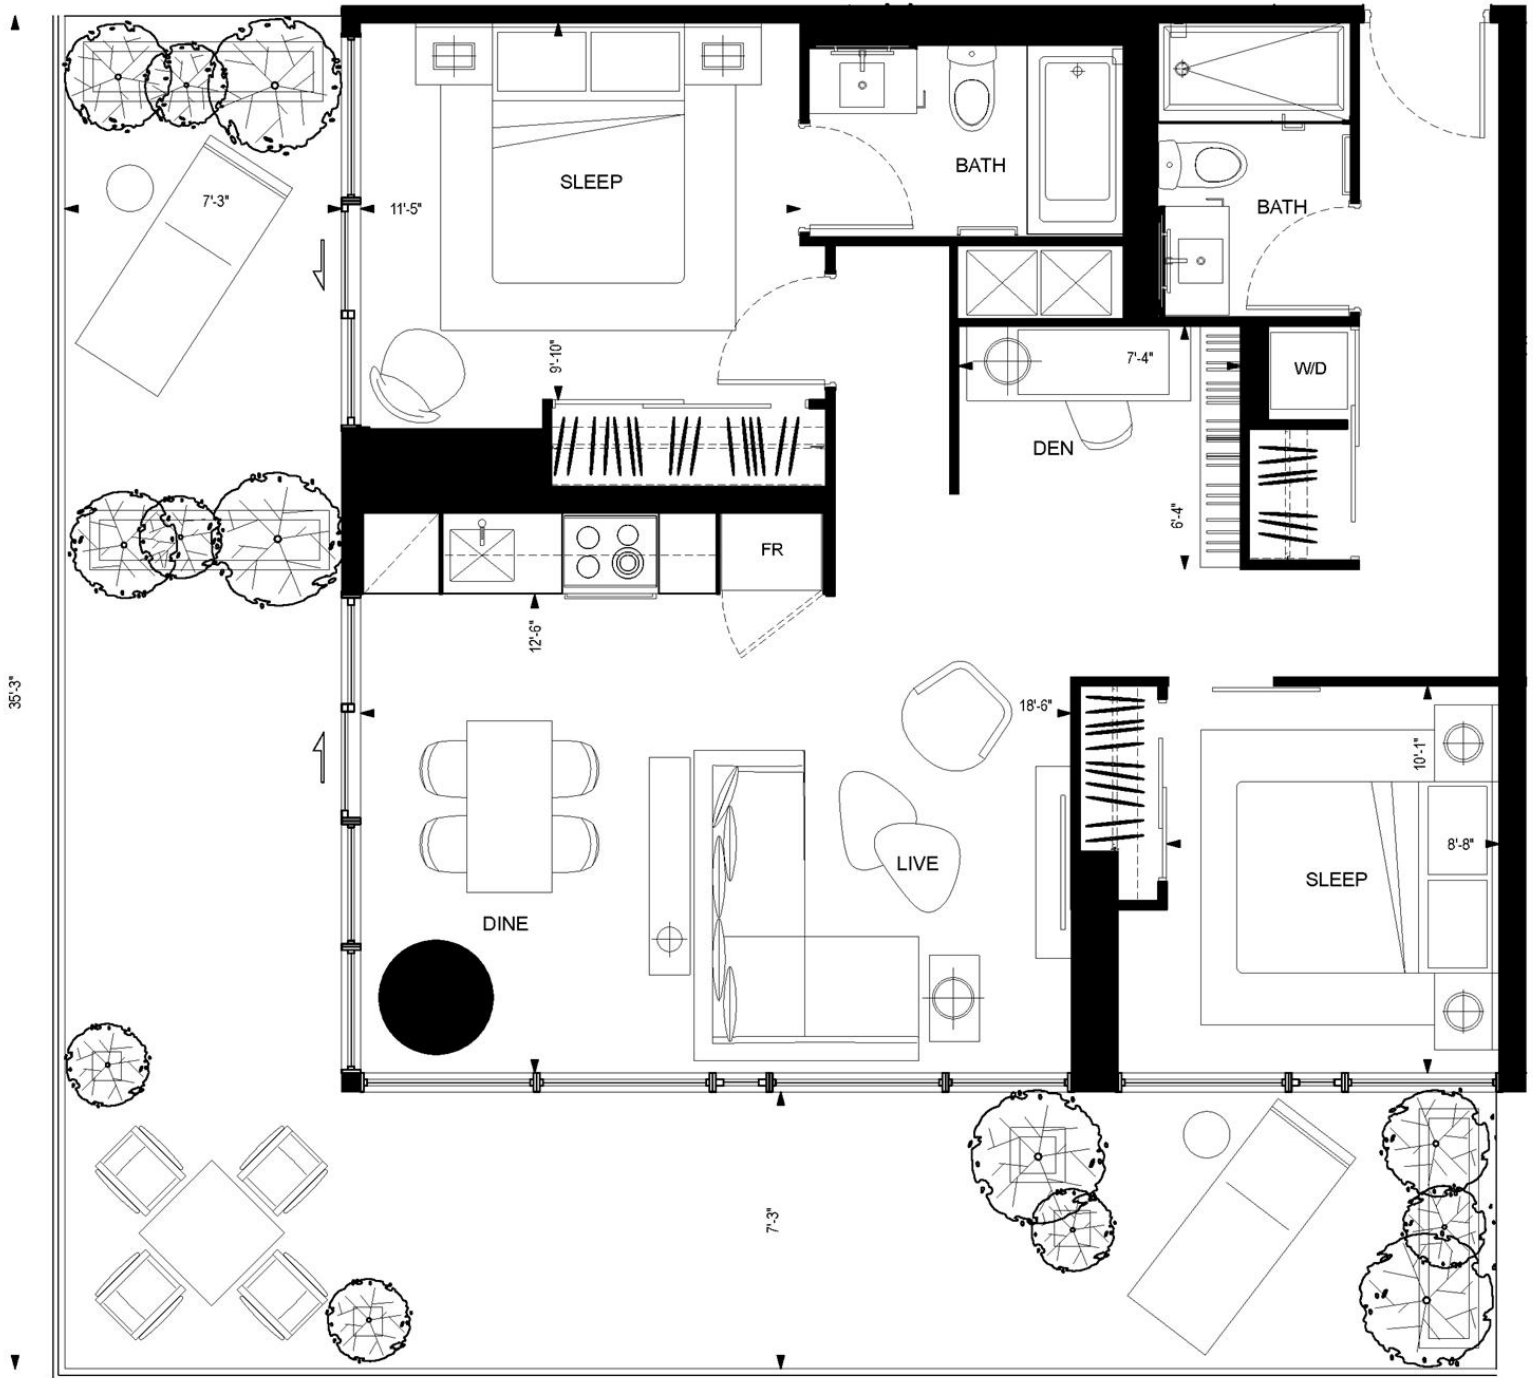

# YONGE # RICH

 **GREAT GULF** | Live greatly.

All dimensions are approximate. Sizes and specifications are subject to change without notice.  
E. & O. E. Actual useable floor space varies from stated floor area. All furniture is for illustrative purpose only.

# YONGE ≠ RICH

TORONTO

ONE bedroom + DEN | 653 SQ FT + BALCONY: 162 SQ FT

FLOORS  
22-33

FLOORS  
6-21

FLOORS  
6-21

FLOORS  
6-21

FLOORS  
22-33