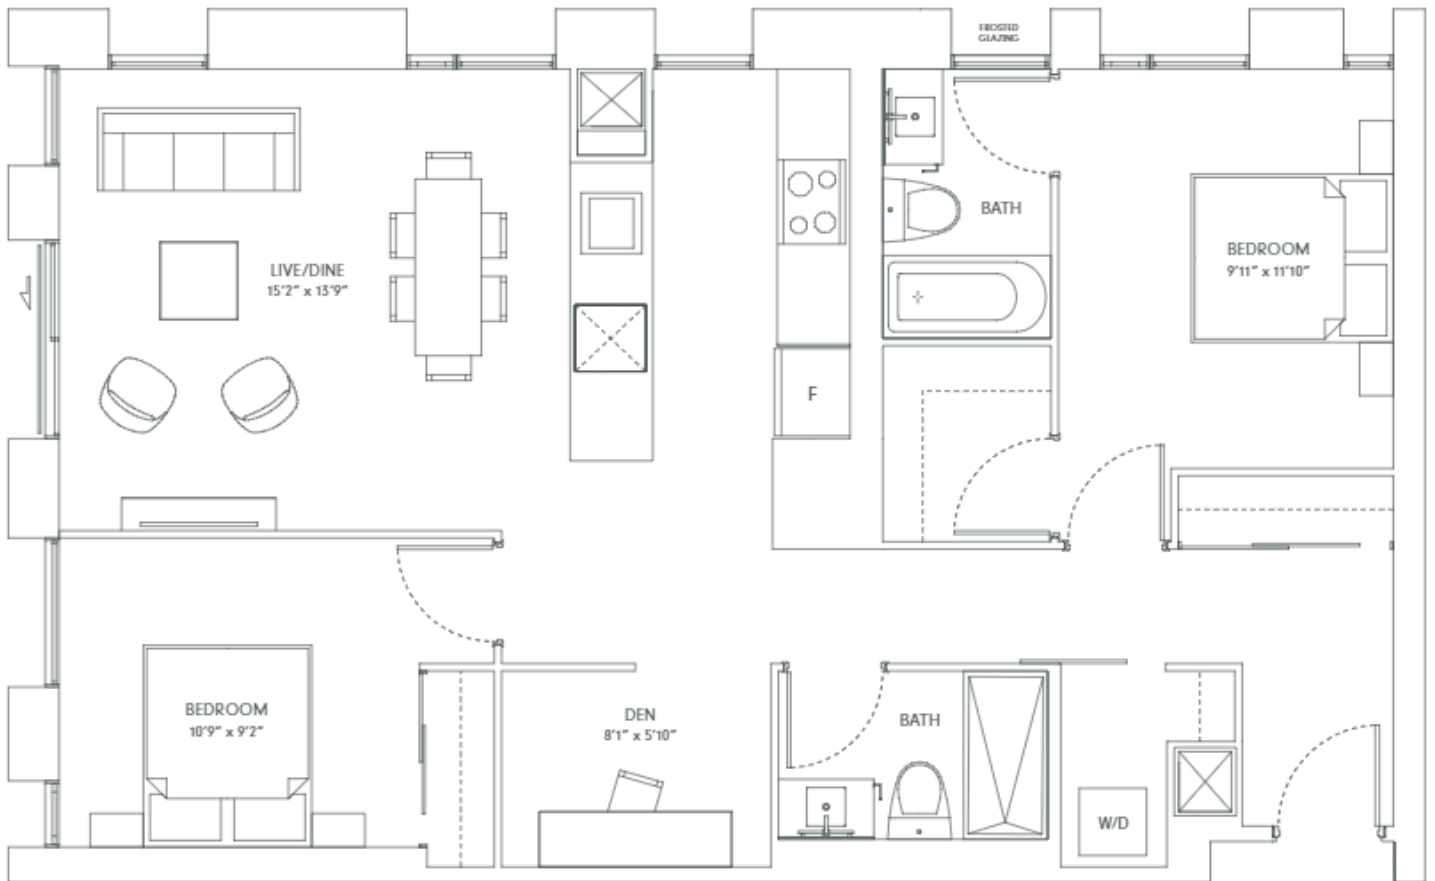

# YONGE + RICH

 **GREAT GULF** | Live greatly.

All dimensions are approximate. Sizes and specifications are subject to change without notice.  
E. & O. E. Actual useable floor space varies from stated floor area. All furniture is for illustrative purpose only.

# YONGE + RICH

TWO BEDROOM + DEN  
SUITE: 998 SQ FT

 **GREAT GULF** | Live greatly.

All dimensions are approximate. Sizes and specifications are subject to change without notice.  
E. & O. E. Actual useable floor space varies from stated floor area. All furniture is for illustrative purpose only.