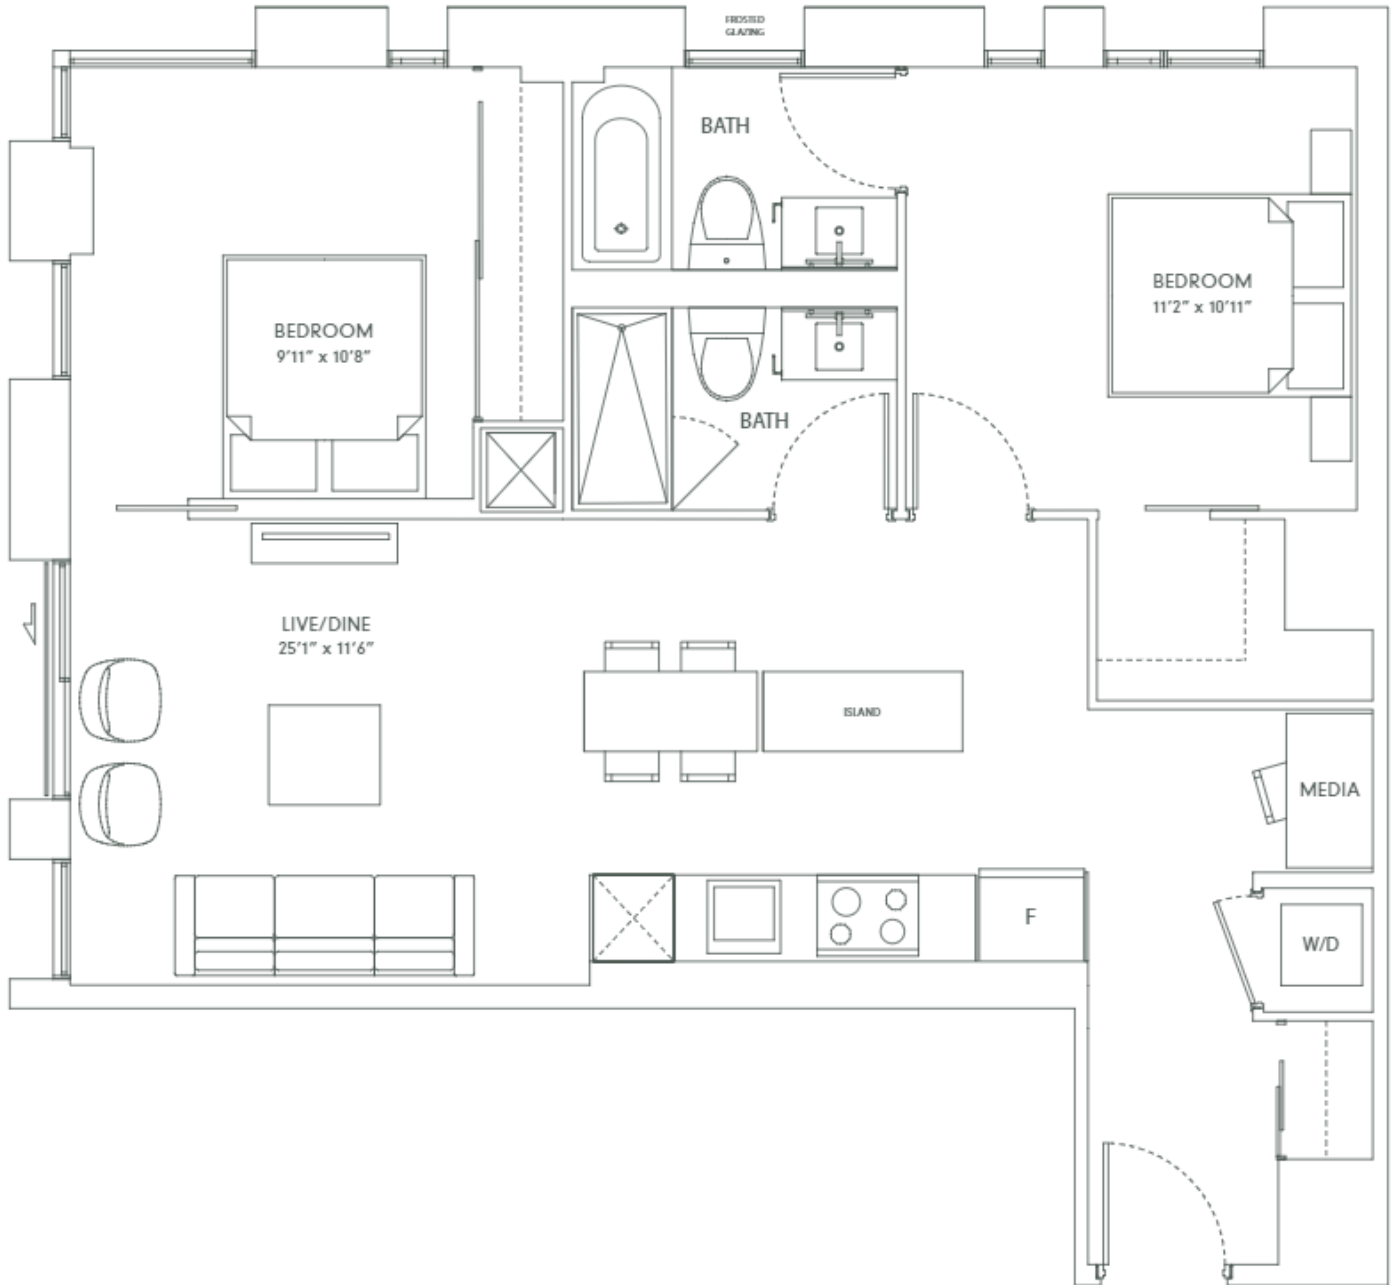

# THOMSON

TWO BEDROOM + MEDIA  
SUITE: 825 SQ FT

# YONGE # RICH

 **GREAT GULF** | Live greatly.

All dimensions are approximate. Sizes and specifications are subject to change without notice.  
E. & O. E. Actual useable floor space varies from stated floor area. All furniture is for illustrative purpose only.

# VICTORIA

TWO BEDROOM

SUITE: 870 SQ FT | BALCONY: 193 SQ FT