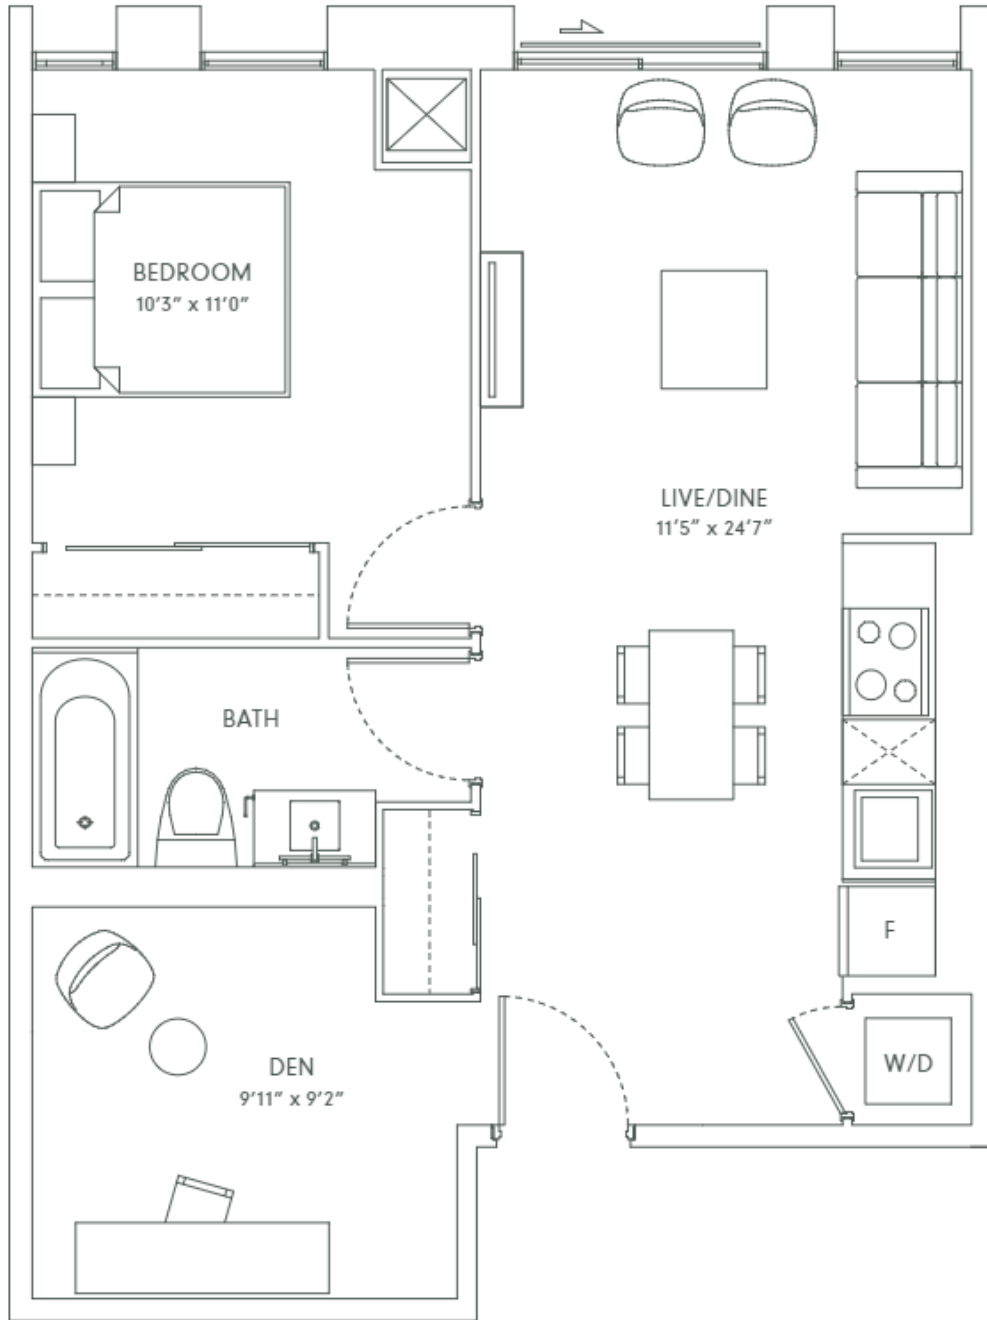

# DENISON

ONE BEDROOM + DEN  
SUITE: 656 SQ FT

# YONGE ≠ RICH

 **GREAT GULF** | Live greatly.

All dimensions are approximate. Sizes and specifications are subject to change without notice.  
E. & O. E. Actual useable floor space varies from stated floor area. All furniture is for illustrative purpose only.

# ALBERT

ONE BEDROOM + DEN  
SUITE: 641 SQ FT

YONGE ≠ RICH

 **GREAT GULF** | Live greatly.

All dimensions are approximate. Sizes and specifications are subject to change without notice.  
E. & O. E. Actual useable floor space varies from stated floor area. All furniture is for illustrative purpose only.