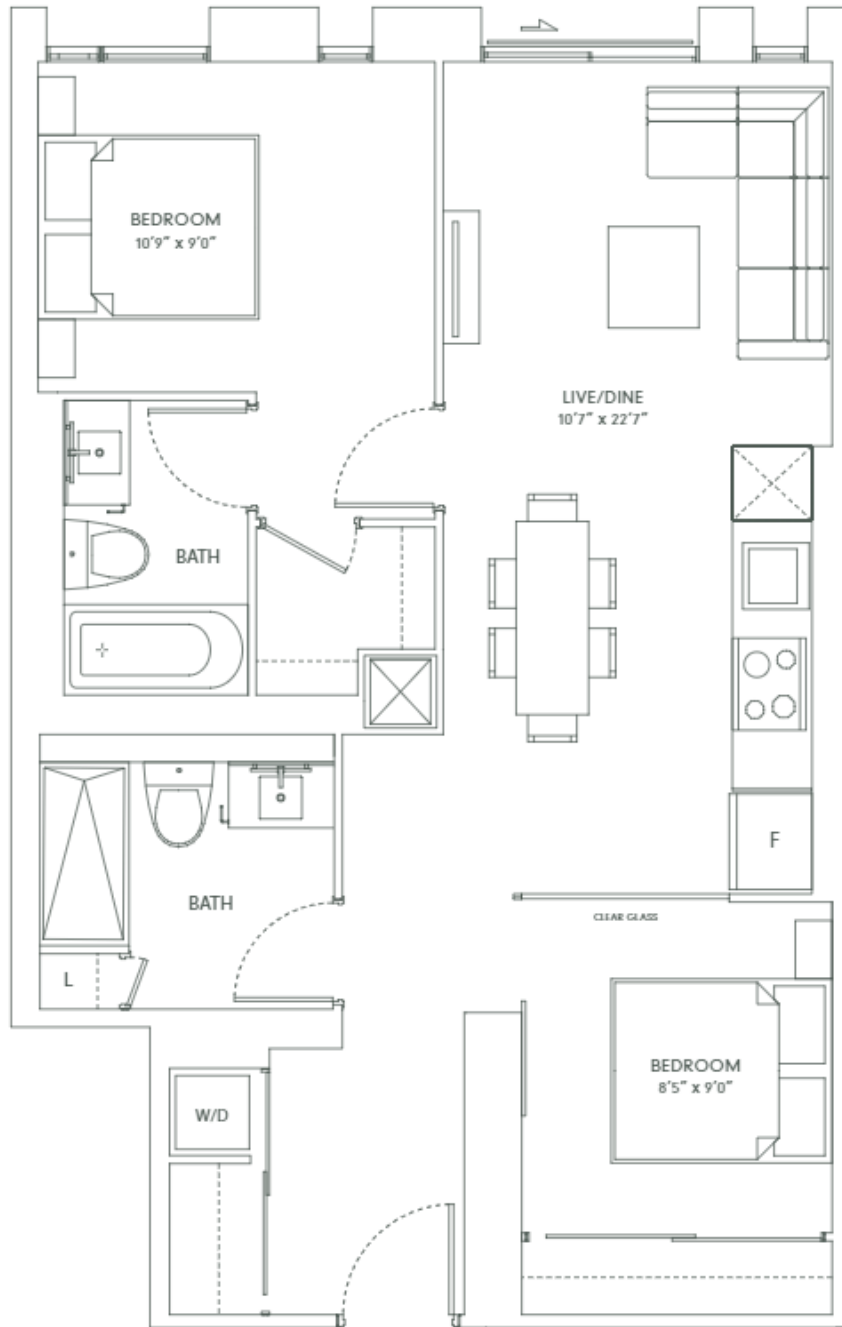

# BORDEN

ONE BEDROOM + DEN  
SUITE: 723 SQ FT

YONGE # RICH

 **GREAT GULF** | Live greatly.

All dimensions are approximate. Sizes and specifications are subject to change without notice.  
E. & O. E. Actual useable floor space varies from stated floor area. All furniture is for illustrative purpose only.

# SHERBROOKE

ONE BEDROOM + DEN  
SUITE: 721 SQ FT

YONGE # RICH

 **GREAT GULF** | Live greatly.

All dimensions are approximate. Sizes and specifications are subject to change without notice.  
E. & O. E. Actual useable floor space varies from stated floor area. All furniture is for illustrative purpose only.

# ROBINSON

TWO BEDROOM  
SUITE: 766 SQ FT

YONGE ≠ RICH

 **GREAT GULF** | Live greatly.

All dimensions are approximate. Sizes and specifications are subject to change without notice.  
E. & O. E. Actual useable floor space varies from stated floor area. All furniture is for illustrative purpose only.