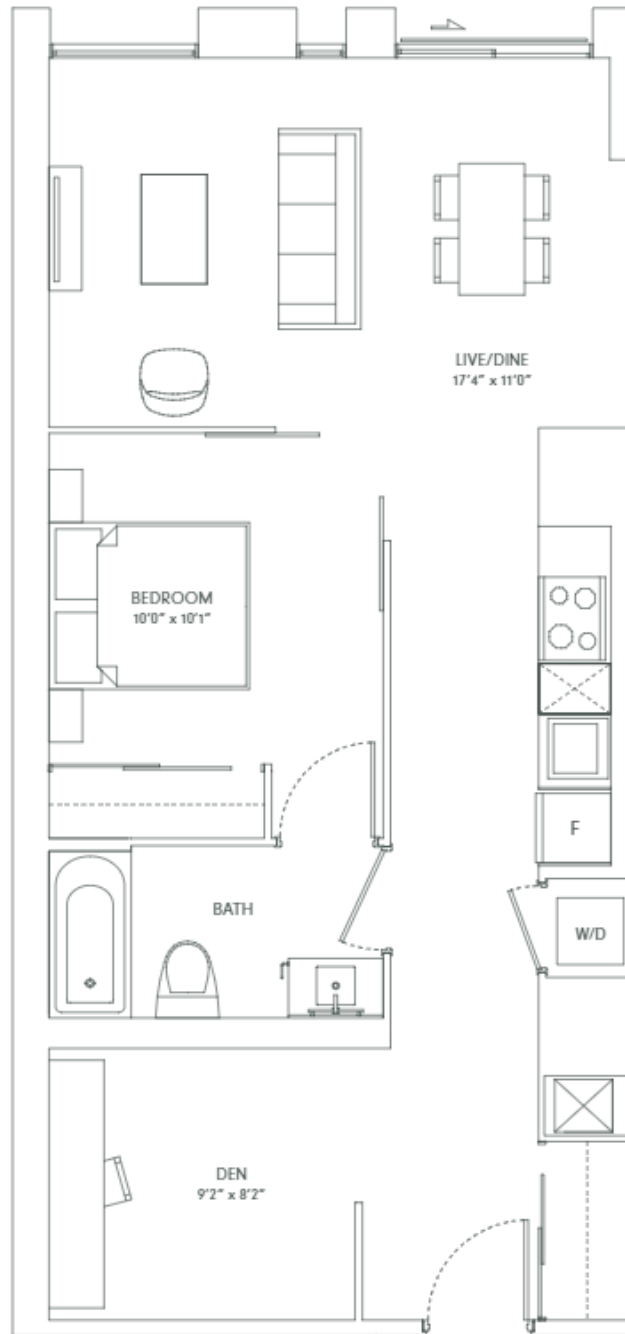

# YONGE ≠ RICH

 **GREAT GULF** | Live greatly.

All dimensions are approximate. Sizes and specifications are subject to change without notice.  
E. & O. E. Actual useable floor space varies from stated floor area. All furniture is for illustrative purpose only.

# BORDEN

ONE BEDROOM + DEN  
SUITE: 723 SQ FT

YONGE # RICH

 **GREAT GULF** | Live greatly.

All dimensions are approximate. Sizes and specifications are subject to change without notice.  
E. & O. E. Actual useable floor space varies from stated floor area. All furniture is for illustrative purpose only.

# SHERBROOKE

ONE BEDROOM + DEN  
SUITE: 721 SQ FT

YONGE # RICH

 **GREAT GULF** | Live greatly.

All dimensions are approximate. Sizes and specifications are subject to change without notice.  
E. & O. E. Actual useable floor space varies from stated floor area. All furniture is for illustrative purpose only.