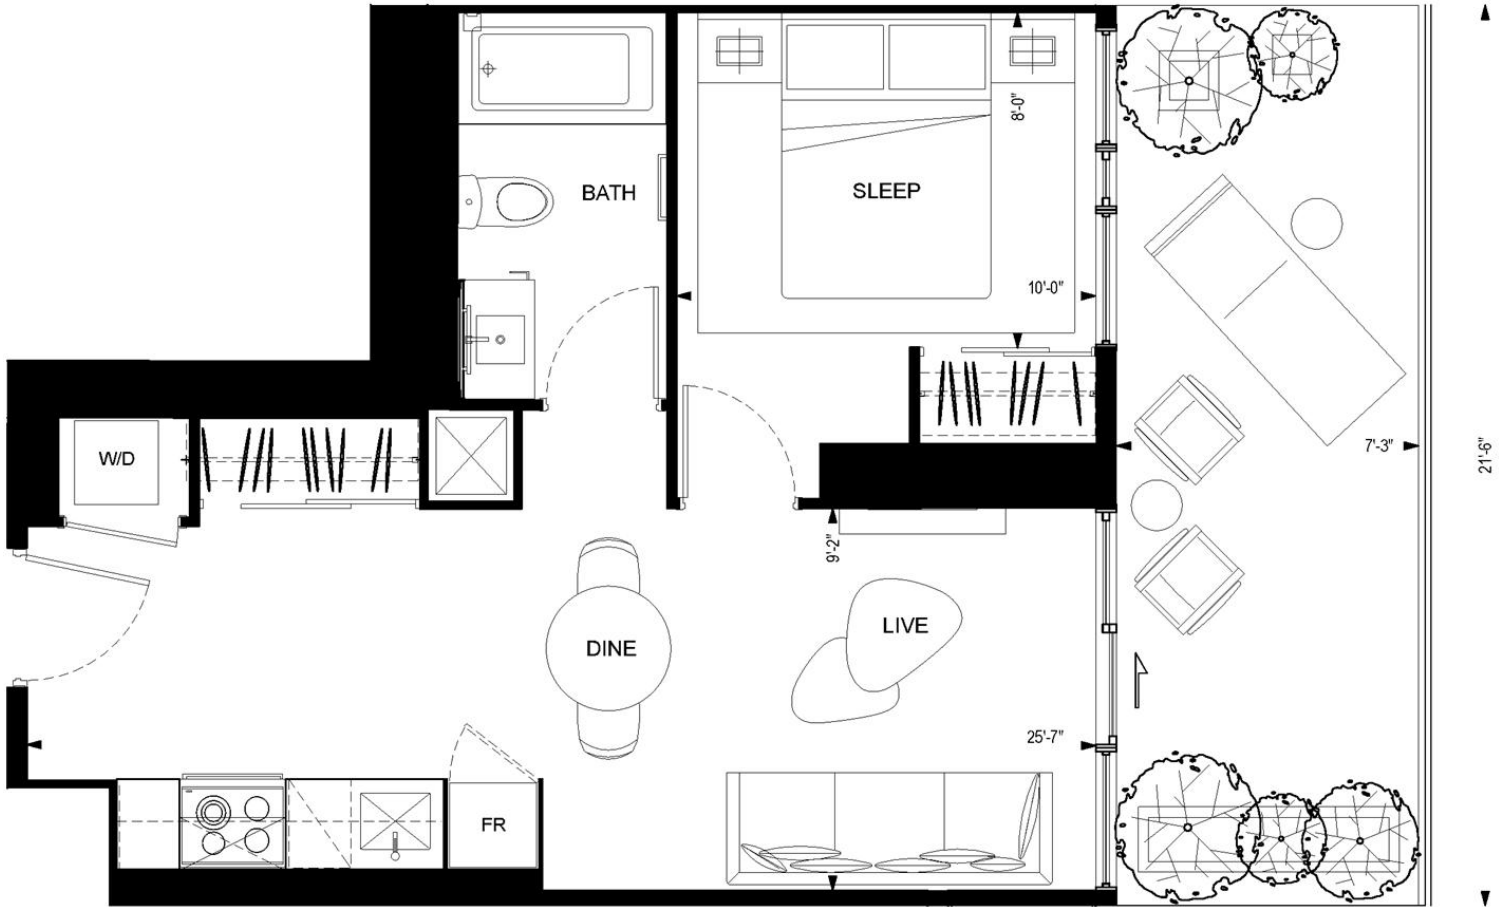

# YONGE ≠ RICH

TORONTO

ONE bedroom + DEN | 653 SQ FT + BALCONY: 162 SQ FT

FLOORS  
22-33

FLOORS  
6-21

FLOORS  
6-21

FLOORS  
6-21

FLOORS  
22-33

# YONGE # RICH

 **GREAT GULF** | Live greatly.

All dimensions are approximate. Sizes and specifications are subject to change without notice.  
E. & O. E. Actual useable floor space varies from stated floor area. All furniture is for illustrative purpose only.