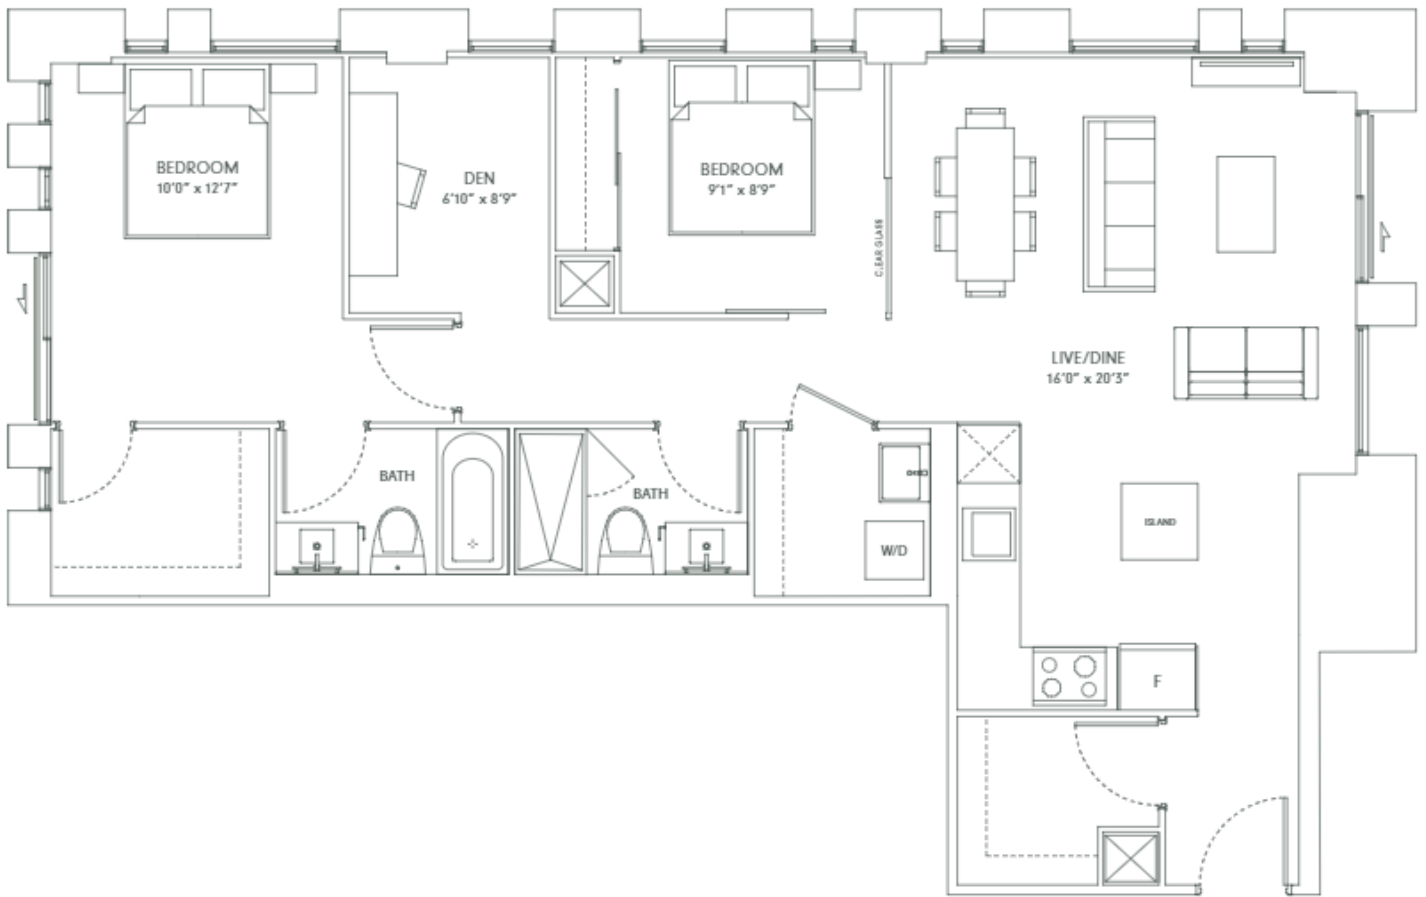

LENNOX

TWO BEDROOM + DEN
SUITE: 1,009 SQ FT

YONGE # RICH

GREAT GULF | Live greatly.

All dimensions are approximate. Sizes and specifications are subject to change without notice.
E. & O. E. Actual useable floor space varies from stated floor area. All furniture is for illustrative purpose only.