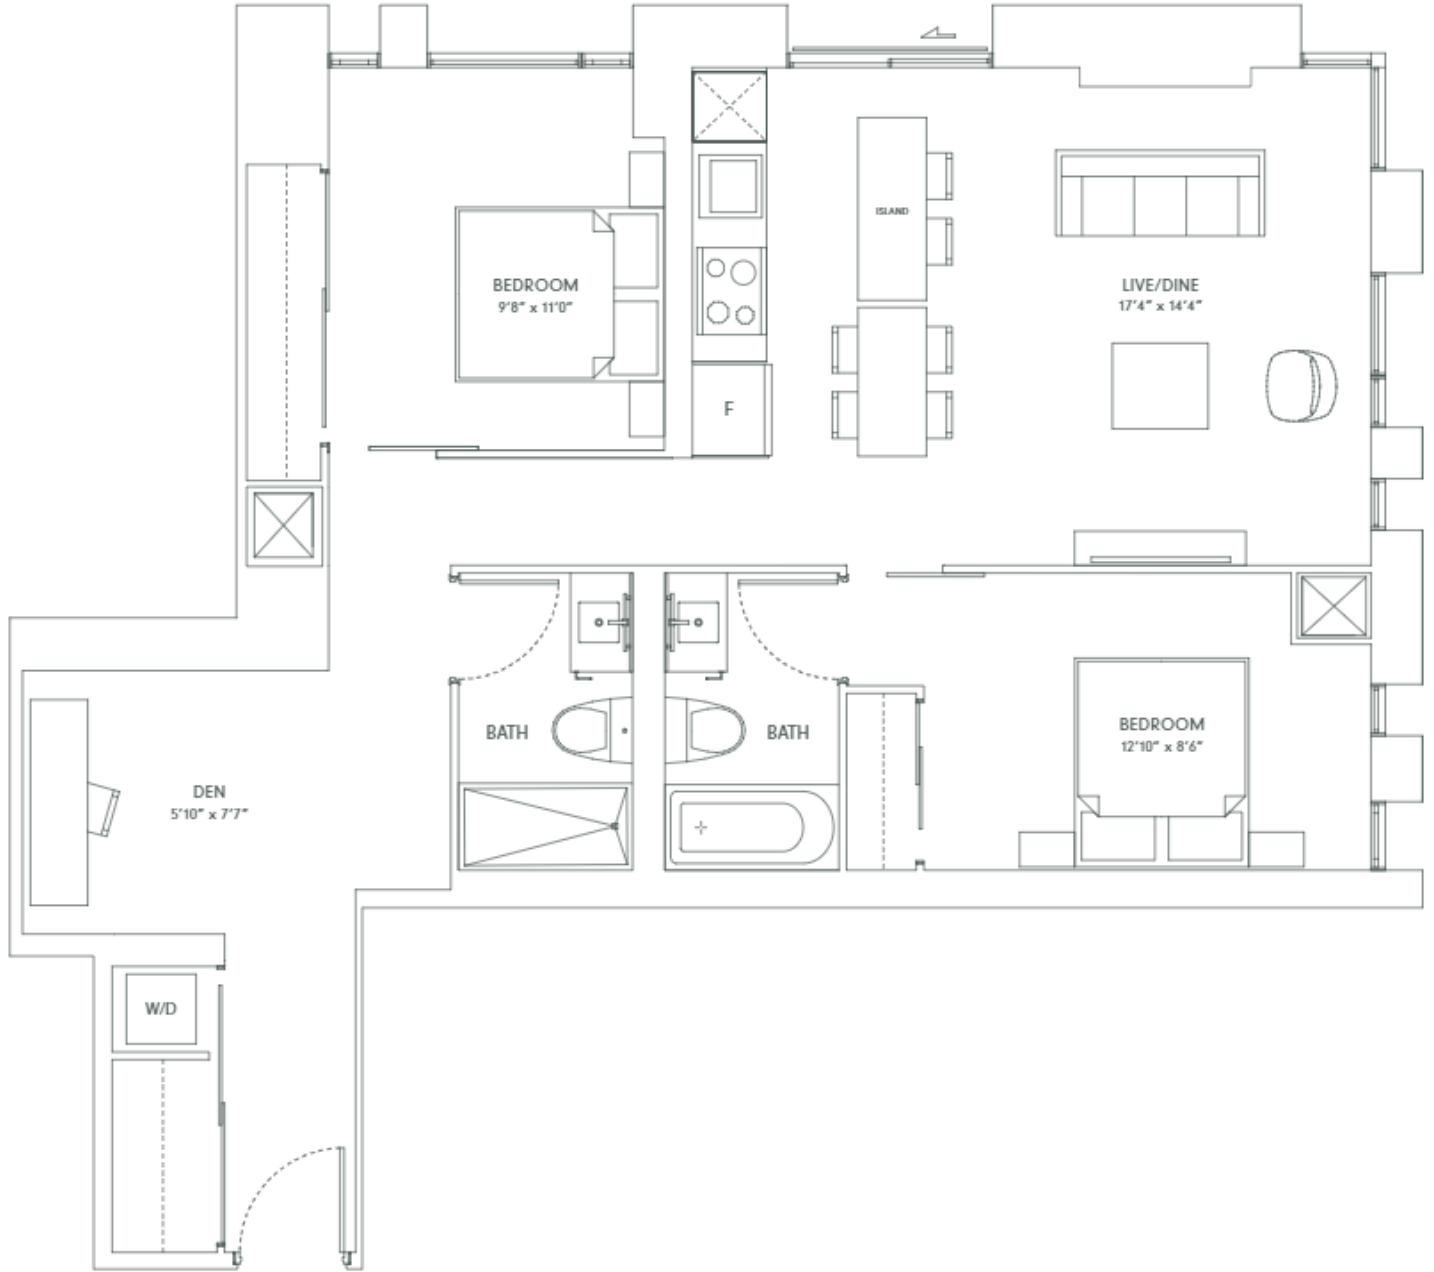

AMES

TWO BEDROOM + DEN
SUITE: 937 SQ FT

YONGE + RICH