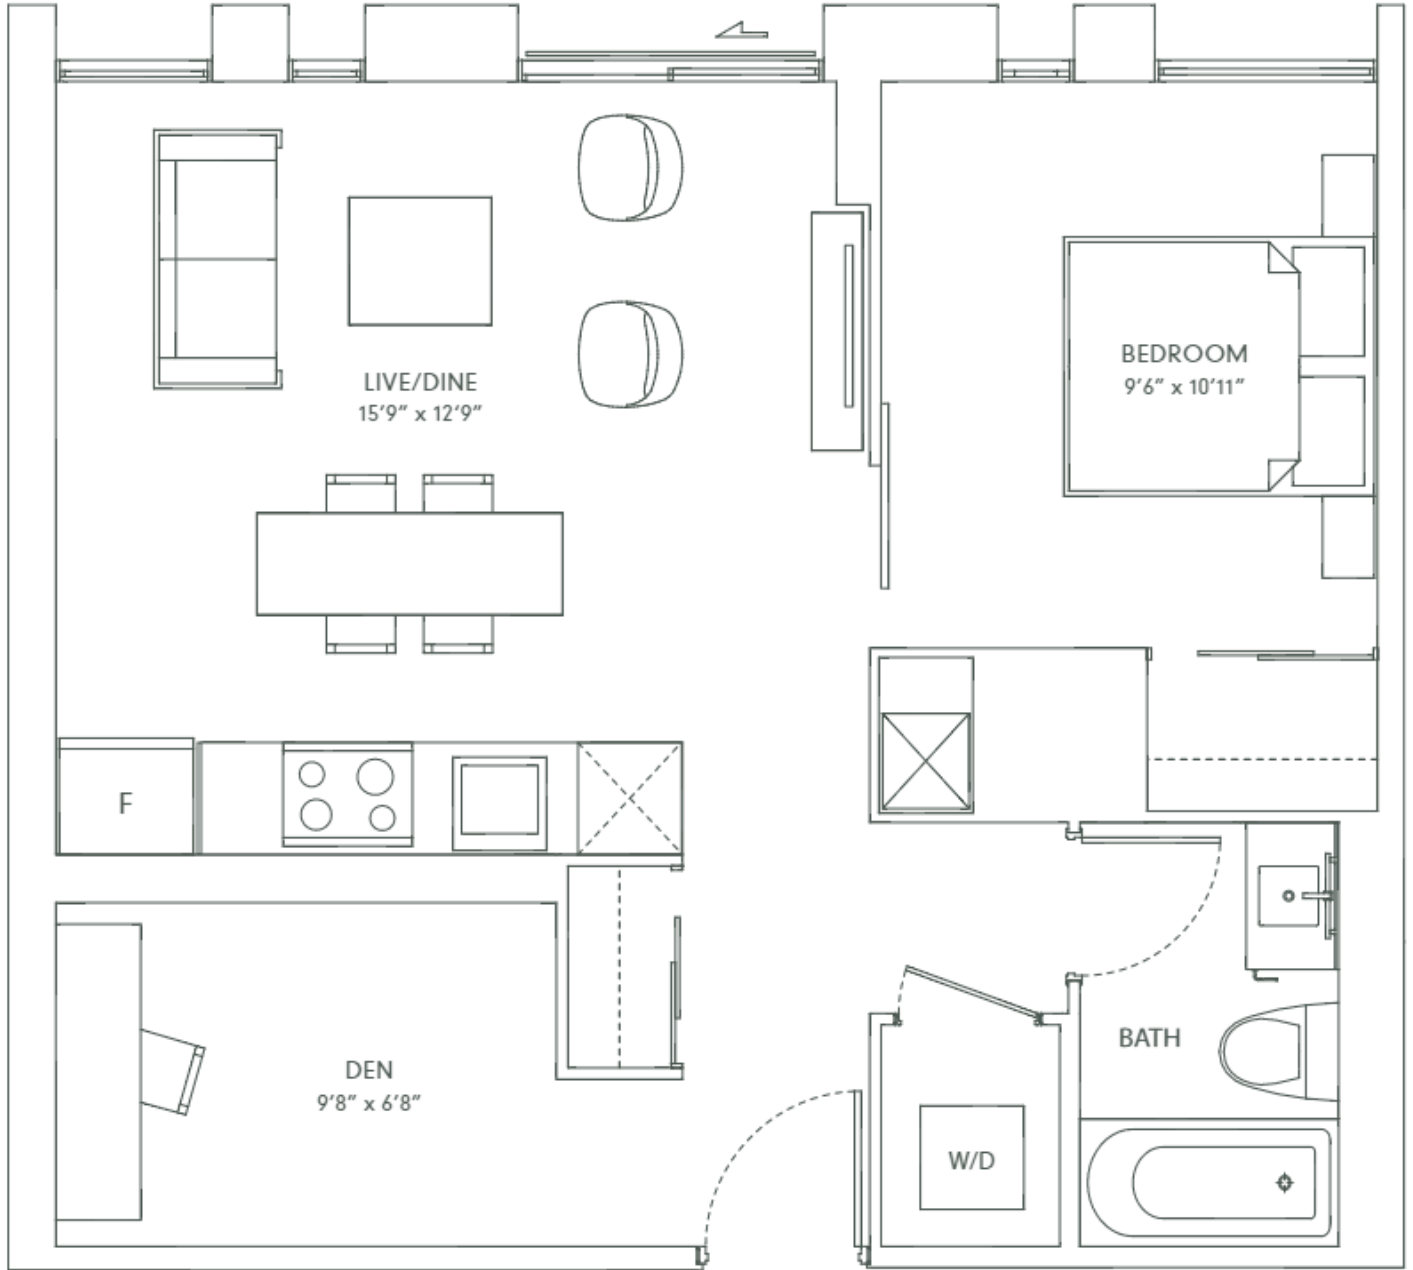

# YONGE ≠ RICH

 **GREAT GULF** | Live greatly.

All dimensions are approximate. Sizes and specifications are subject to change without notice.  
E. & O. E. Actual useable floor space varies from stated floor area. All furniture is for illustrative purpose only.

# PIPER

ONE BEDROOM + DEN  
SUITE: 610 SQ FT

YONGE # RICH

 **GREAT GULF** | Live greatly.

All dimensions are approximate. Sizes and specifications are subject to change without notice.  
E. & O. E. Actual useable floor space varies from stated floor area. All furniture is for illustrative purpose only.

# COLBORNE

ONE BEDROOM + DEN  
SUITE: 626 SQ FT

# YONGE # RICH

 **GREAT GULF** | Live greatly.

All dimensions are approximate. Sizes and specifications are subject to change without notice.  
E. & O. E. Actual useable floor space varies from stated floor area. All furniture is for illustrative purpose only.