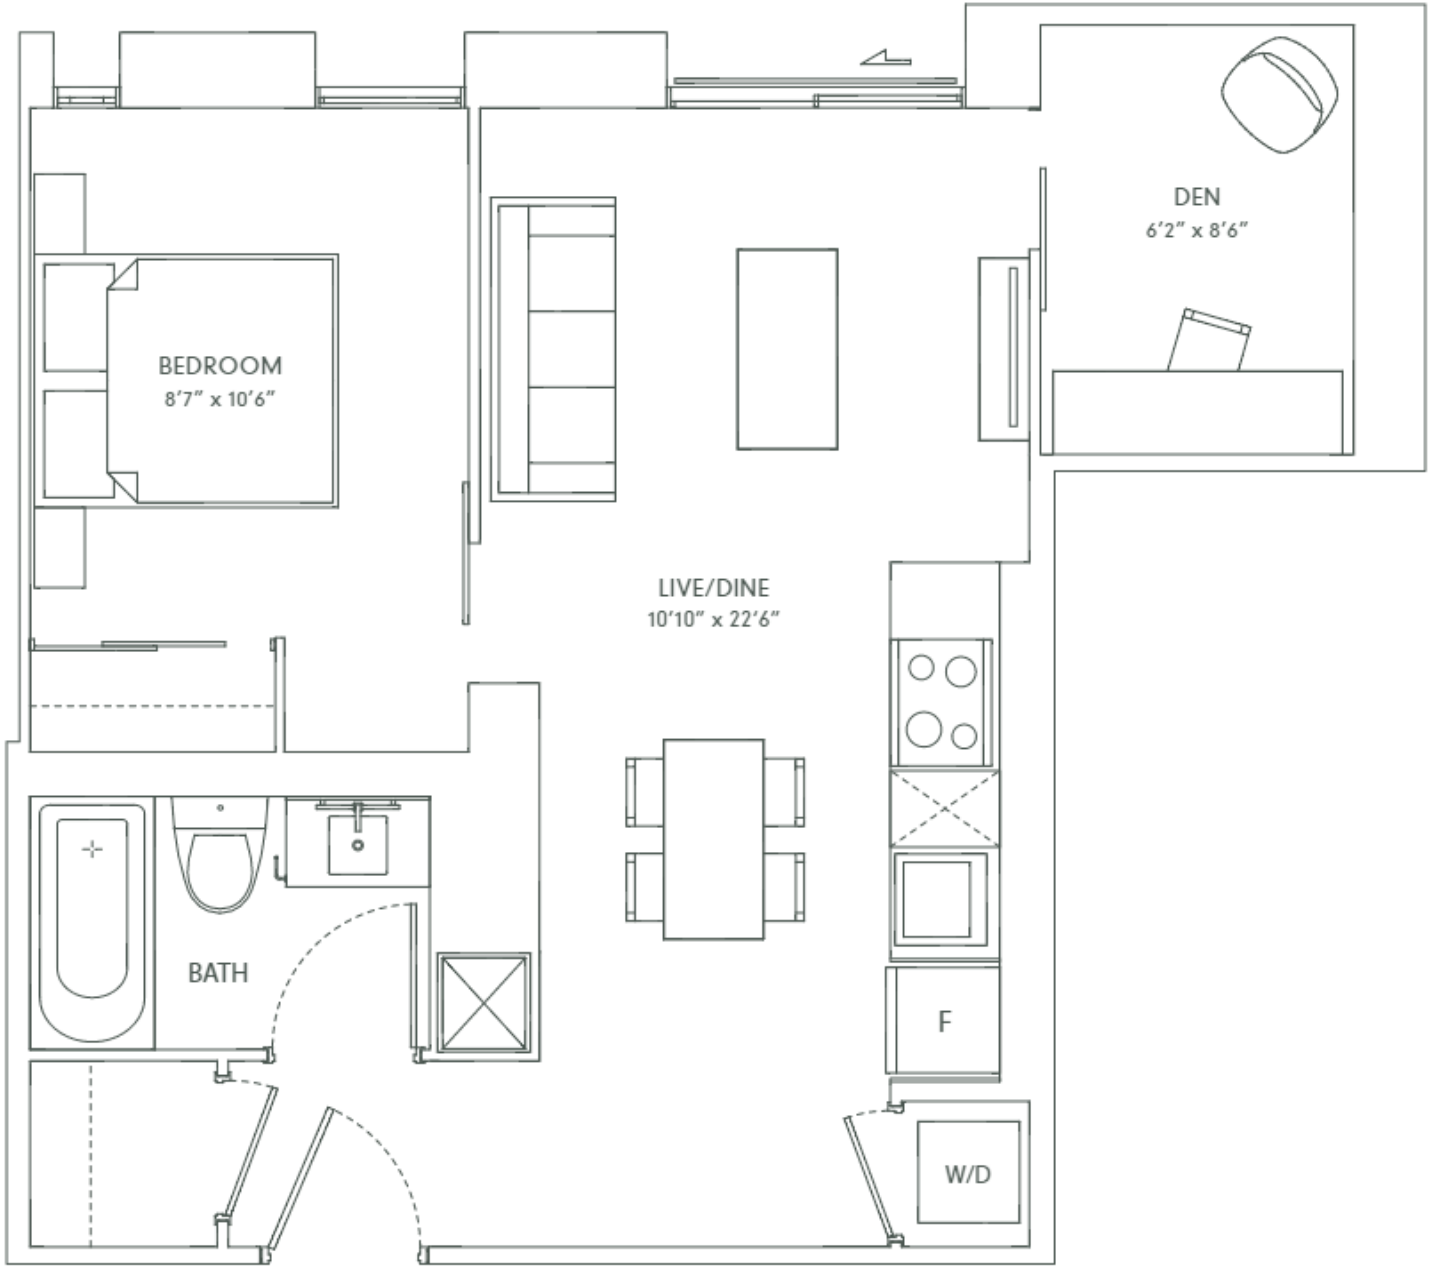

# YONGE # RICH

 **GREAT GULF** | Live greatly.

All dimensions are approximate. Sizes and specifications are subject to change without notice. E. & O. E. Actual useable floor space varies from stated floor area. All furniture is for illustrative purpose only.

# BROCK

ONE BEDROOM + MEDIA  
SUITE: 608 SQ FT

YONGE ≠ RICH

 GREAT GULF | Live greatly.

All dimensions are approximate. Sizes and specifications are subject to change without notice.  
E. & O. E. Actual useable floor space varies from stated floor area. All furniture is for illustrative purpose only.

# YONGE ≠ RICH

 **GREAT GULF** | Live greatly.

All dimensions are approximate. Sizes and specifications are subject to change without notice.  
E. & O. E. Actual useable floor space varies from stated floor area. All furniture is for illustrative purpose only.