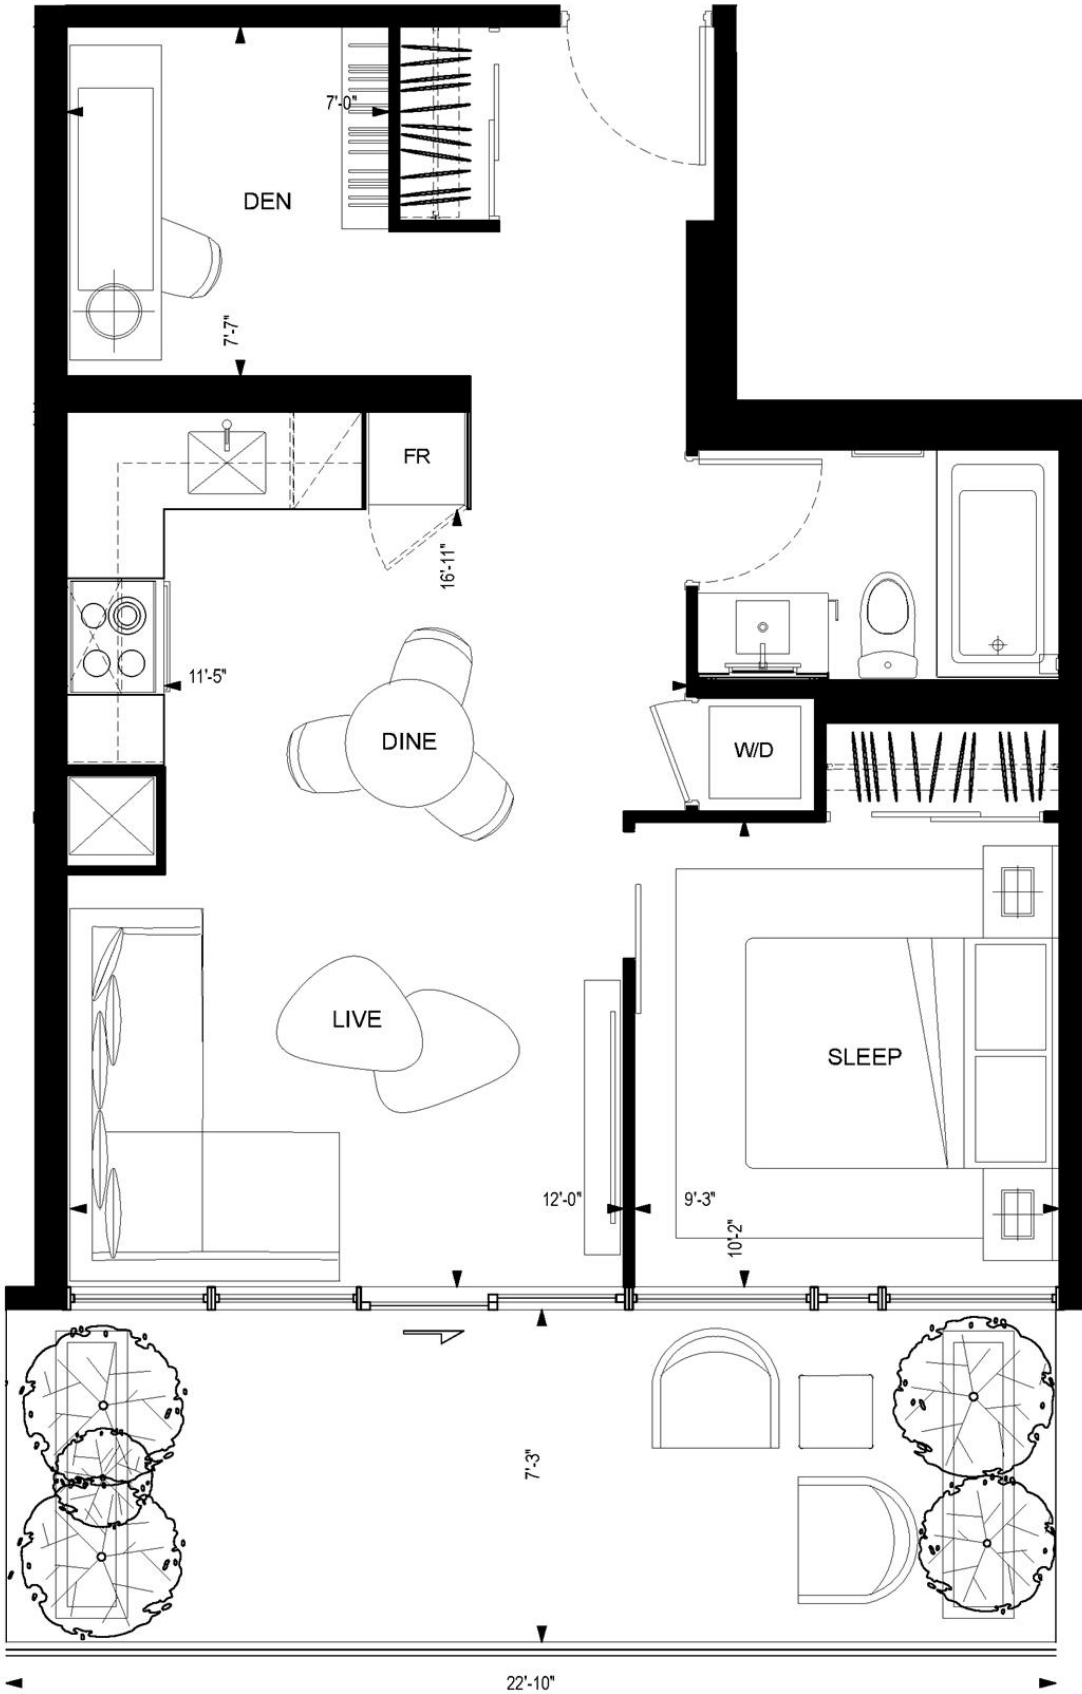

# PIPER

ONE BEDROOM + DEN  
SUITE: 610 SQ FT

YONGE # RICH

 **GREAT GULF** | Live greatly.

All dimensions are approximate. Sizes and specifications are subject to change without notice.  
E. & O. E. Actual useable floor space varies from stated floor area. All furniture is for illustrative purpose only.

# COLBORNE

ONE BEDROOM + DEN  
SUITE: 626 SQ FT

# YONGE # RICH

 **GREAT GULF** | Live greatly.

All dimensions are approximate. Sizes and specifications are subject to change without notice.  
E. & O. E. Actual useable floor space varies from stated floor area. All furniture is for illustrative purpose only.