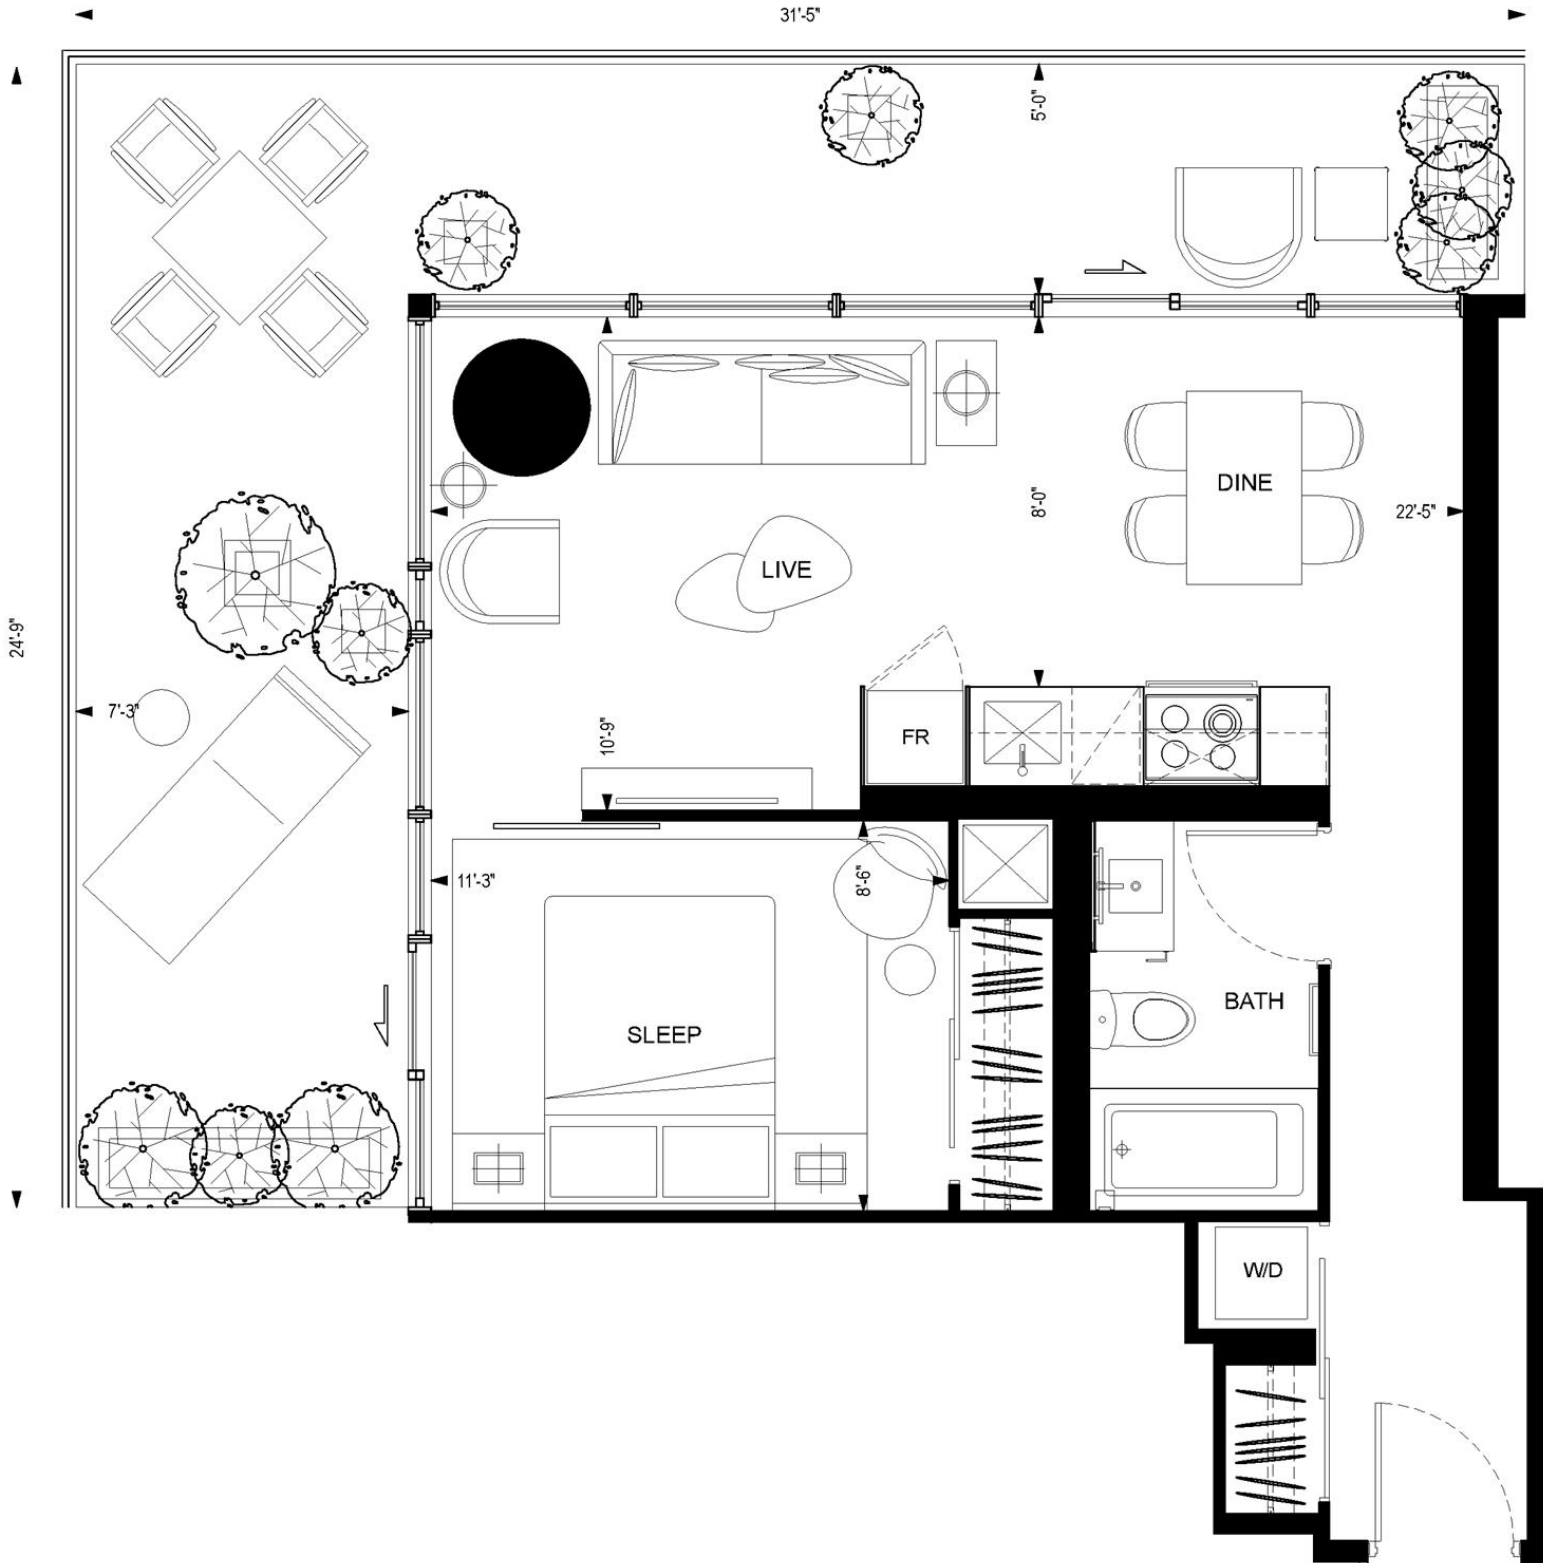

# YONGE # RICH

 **GREAT GULF** | Live greatly.

All dimensions are approximate. Sizes and specifications are subject to change without notice.  
E. & O. E. Actual useable floor space varies from stated floor area. All furniture is for illustrative purpose only.

# YONGE ≠ RICH

TORONTO

ONE bedroom + DEN | 653 SQ FT + BALCONY: 162 SQ FT

FLOORS  
22-33

FLOORS  
6-21

FLOORS  
6-21

FLOORS  
6-21

FLOORS  
22-33