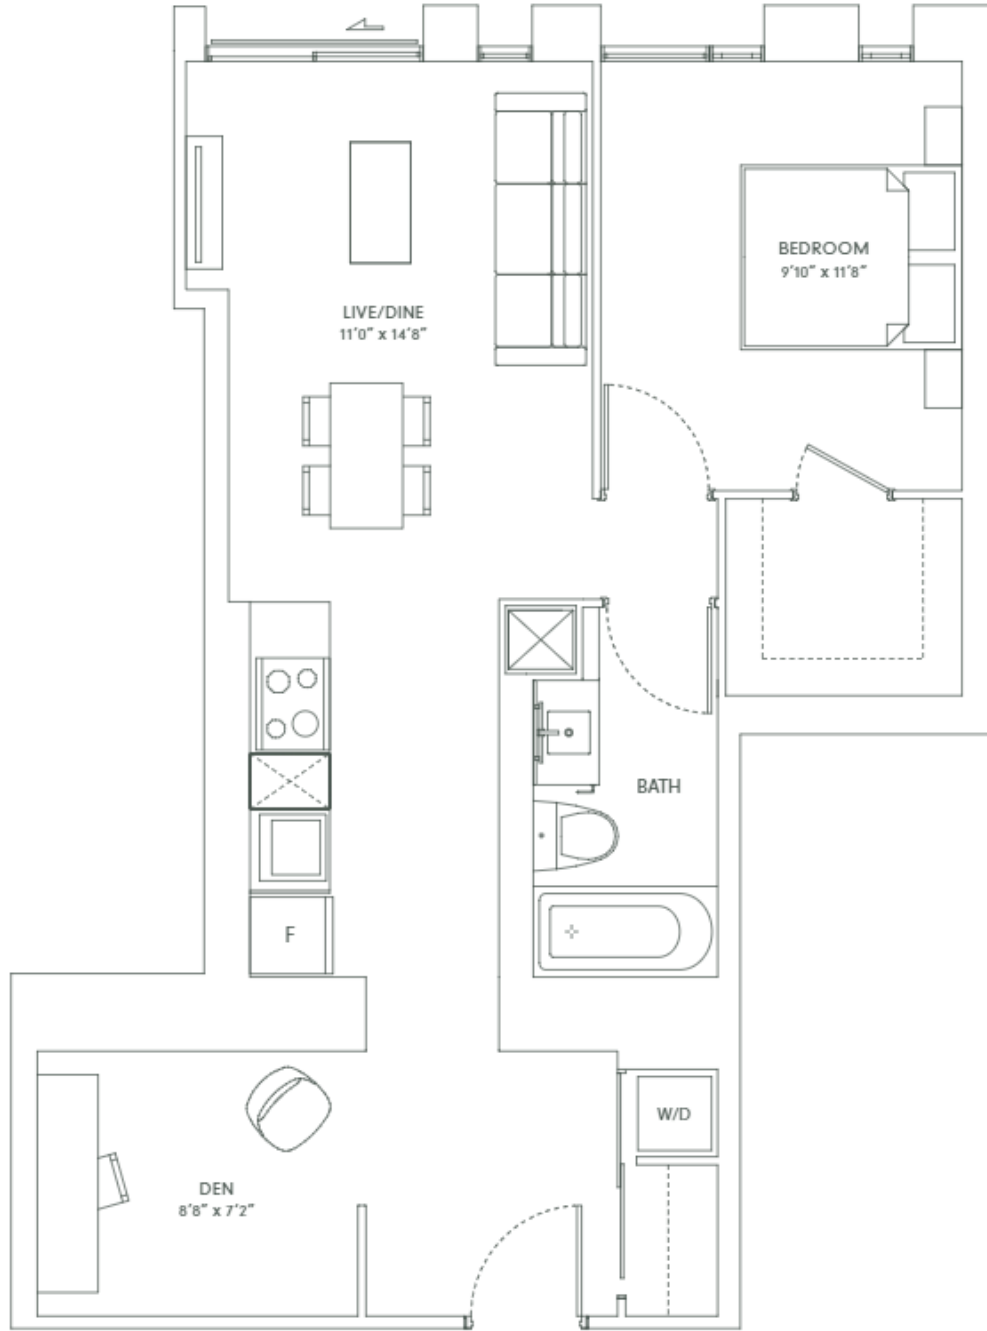

# YONGE ≠ RICH

 **GREAT GULF** | Live greatly.

All dimensions are approximate. Sizes and specifications are subject to change without notice.  
E. & O. E. Actual useable floor space varies from stated floor area. All furniture is for illustrative purpose only.

# ALBERT

ONE BEDROOM + DEN  
SUITE: 641 SQ FT

YONGE ≠ RICH

 **GREAT GULF** | Live greatly.

All dimensions are approximate. Sizes and specifications are subject to change without notice.  
E. & O. E. Actual useable floor space varies from stated floor area. All furniture is for illustrative purpose only.

# FLEMING

ONE BEDROOM + DEN  
SUITE: 718 SQ FT

# YONGE # RICH

 **GREAT GULF** | Live greatly.

All dimensions are approximate. Sizes and specifications are subject to change without notice.  
E. & O. E. Actual useable floor space varies from stated floor area. All furniture is for illustrative purpose only.