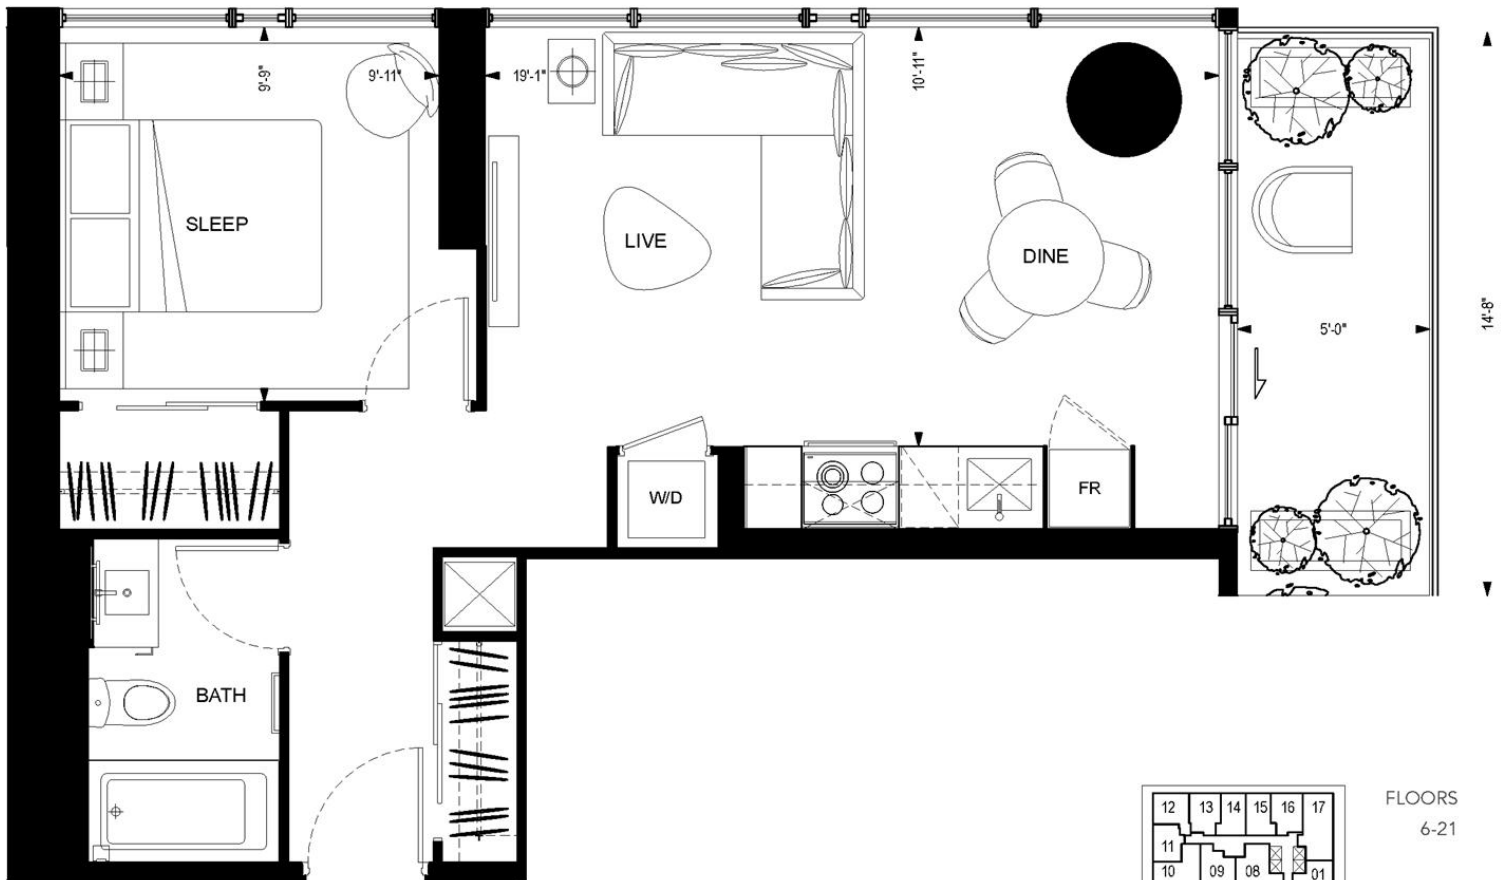

# YONGE ≠ RICH

TORONTO

ONE bedroom + DEN | 653 SQ FT + BALCONY: 162 SQ FT

FLOORS  
22-33

FLOORS  
6-21

FLOORS  
6-21

FLOORS  
6-21

FLOORS  
22-33

# YONGE # RICH

 **GREAT GULF** | Live greatly.

All dimensions are approximate. Sizes and specifications are subject to change without notice.  
E. & O. E. Actual useable floor space varies from stated floor area. All furniture is for illustrative purpose only.