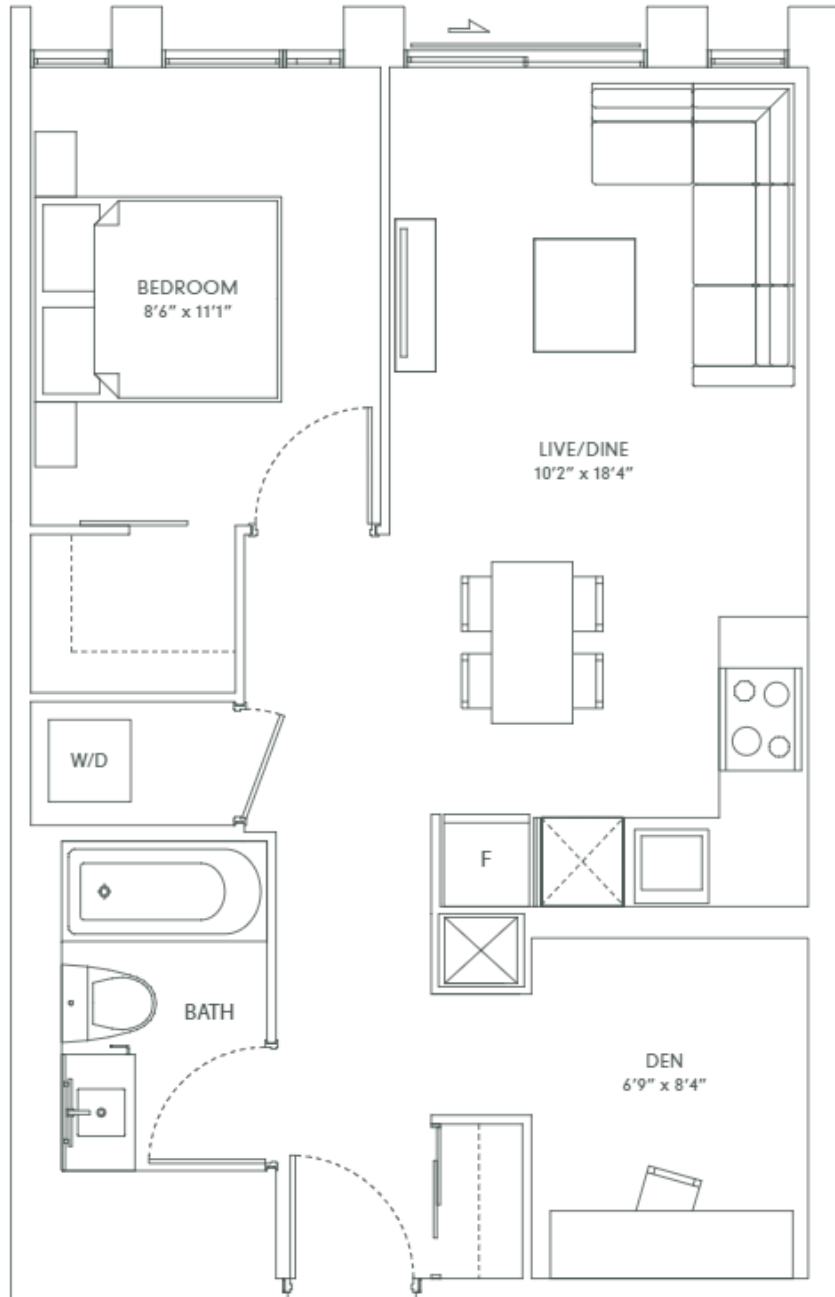

# YONGE ≠ RICH

 **GREAT GULF** | Live greatly.

All dimensions are approximate. Sizes and specifications are subject to change without notice.  
E. & O. E. Actual useable floor space varies from stated floor area. All furniture is for illustrative purpose only.

# PIPER

ONE BEDROOM + DEN  
SUITE: 610 SQ FT

YONGE # RICH

 **GREAT GULF** | Live greatly.

All dimensions are approximate. Sizes and specifications are subject to change without notice.  
E. & O. E. Actual useable floor space varies from stated floor area. All furniture is for illustrative purpose only.