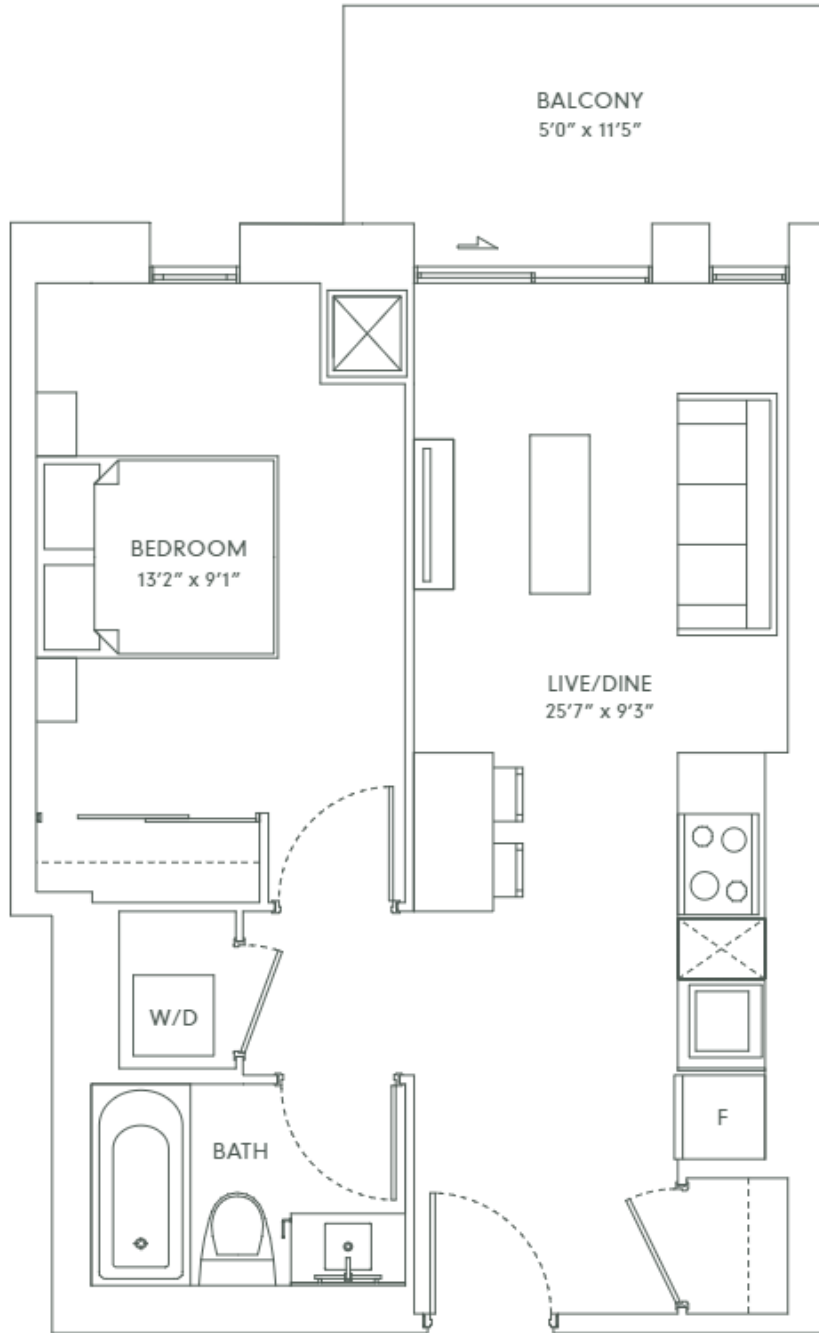

# YONGE ≠ RICH

ONE BEDROOM + DEN

SUITE: 555 SQ FT | BALCONY: 50 SQ FT

 **GREAT GULF** | Live greatly.

All dimensions are approximate. Sizes and specifications are subject to change without notice.  
E. & O. E. Actual useable floor space varies from stated floor area. All furniture is for illustrative purpose only.

# HUDSON

ONE BEDROOM

SUITE: 522 SQ FT | BALCONY: 57 SQ FT

# YONGE # RICH

 **GREAT GULF** | Live greatly.

All dimensions are approximate. Sizes and specifications are subject to change without notice. E. & O. E. Actual useable floor space varies from stated floor area. All furniture is for illustrative purpose only.