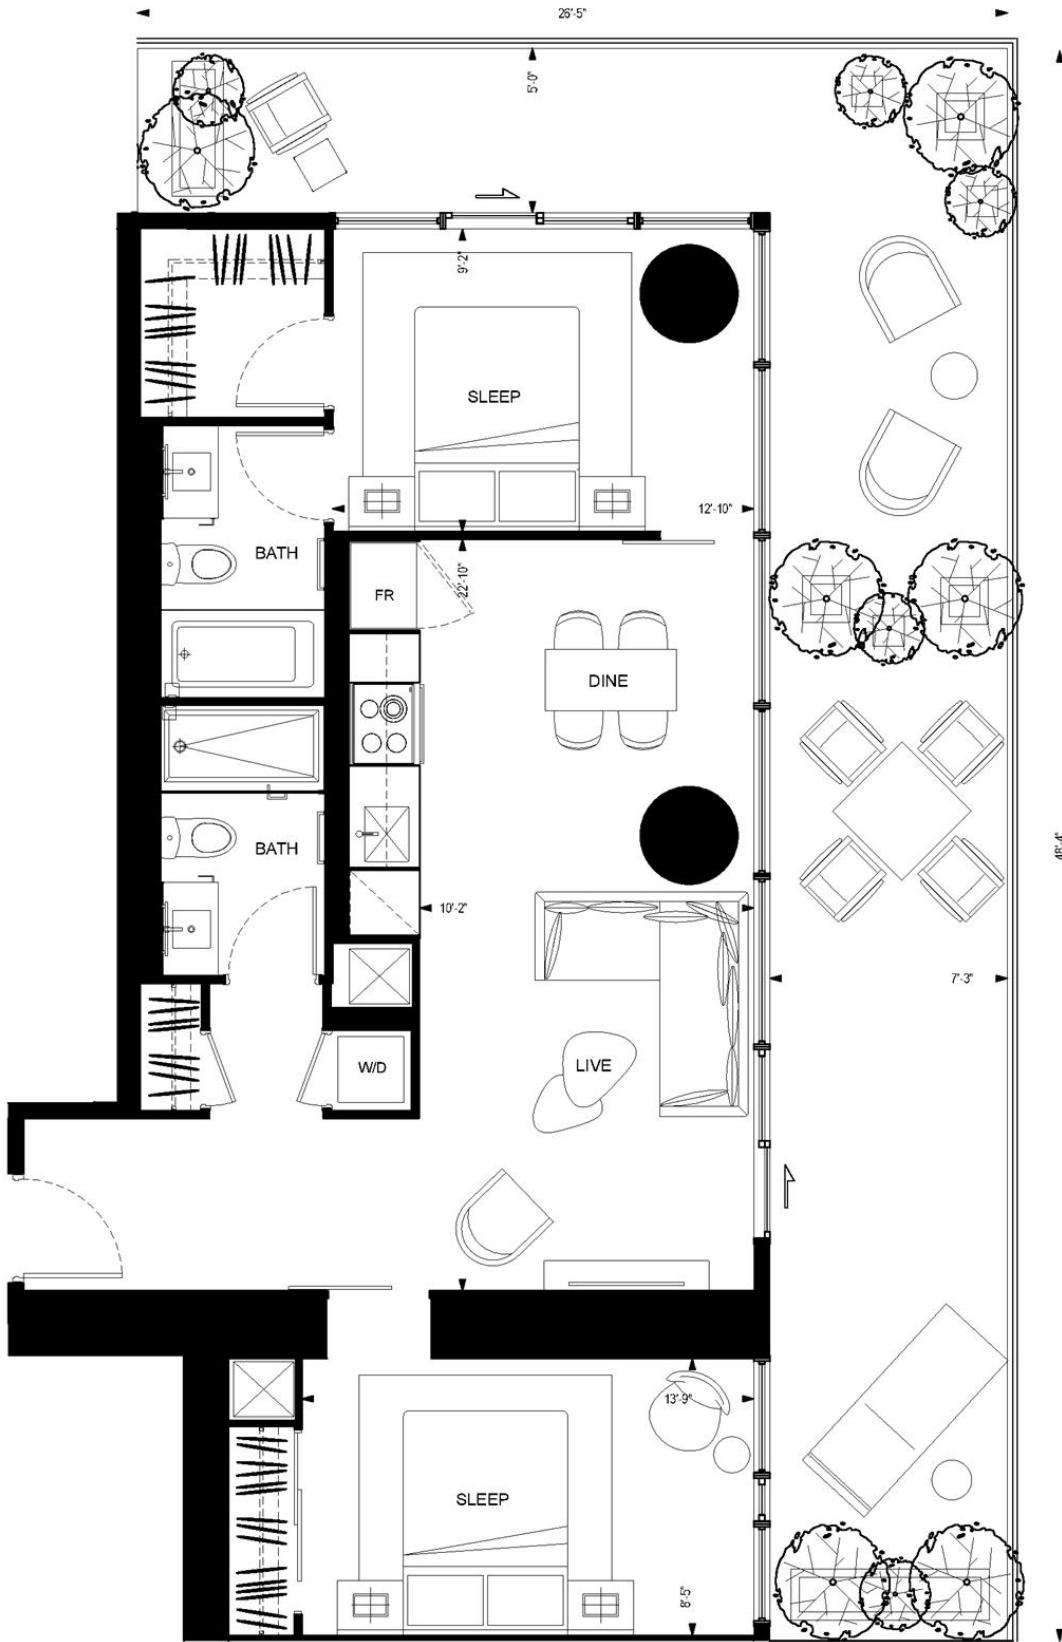

# YONGE ≠ RICH

TORONTO

ONE bedroom + DEN | 653 SQ FT + BALCONY: 162 SQ FT

FLOORS  
22-33

FLOORS  
6-21

FLOORS  
6-21

FLOORS  
6-21

FLOORS  
22-33

# YONGE # RICH

 **GREAT GULF** | Live greatly.

All dimensions are approximate. Sizes and specifications are subject to change without notice.  
E. & O. E. Actual useable floor space varies from stated floor area. All furniture is for illustrative purpose only.