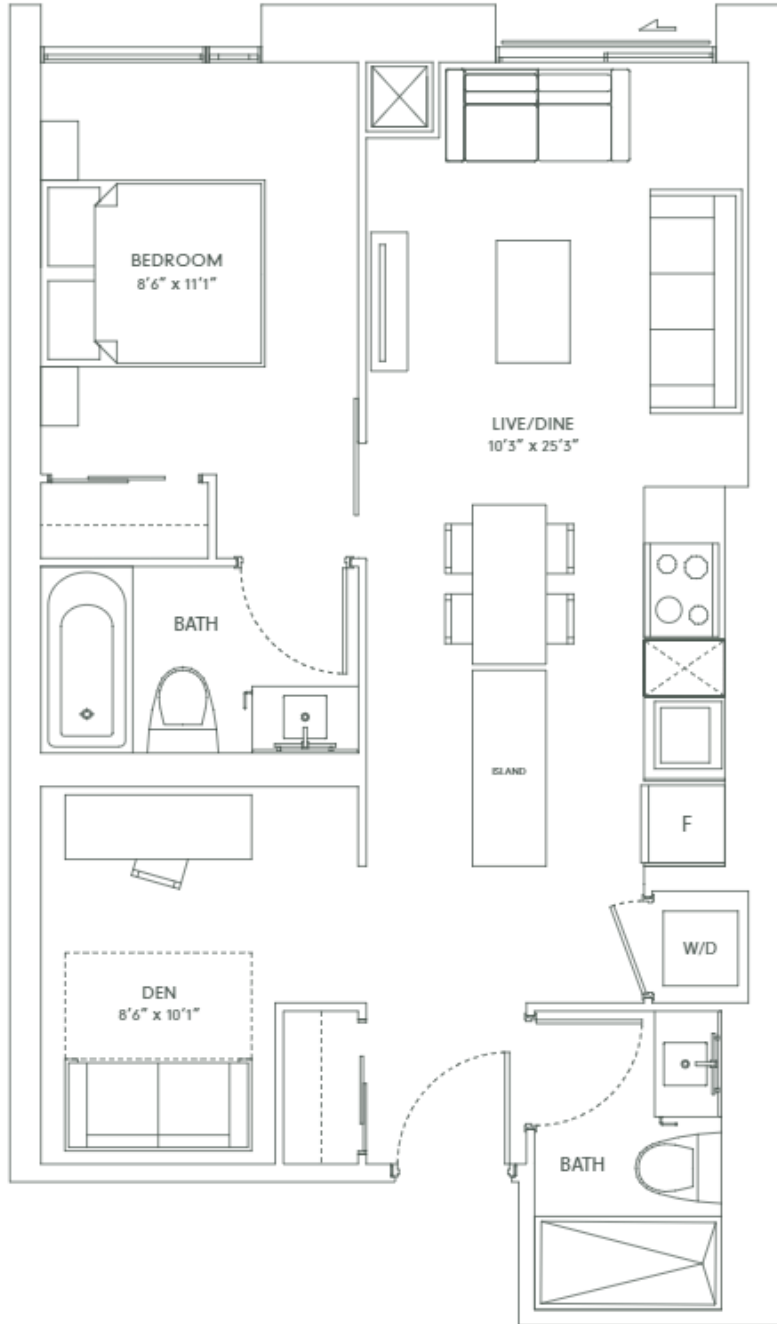

DENISON

ONE BEDROOM + DEN
SUITE: 656 SQ FT

YONGE ≠ RICH

GREAT GULF | Live greatly.

All dimensions are approximate. Sizes and specifications are subject to change without notice.
E. & O. E. Actual useable floor space varies from stated floor area. All furniture is for illustrative purpose only.