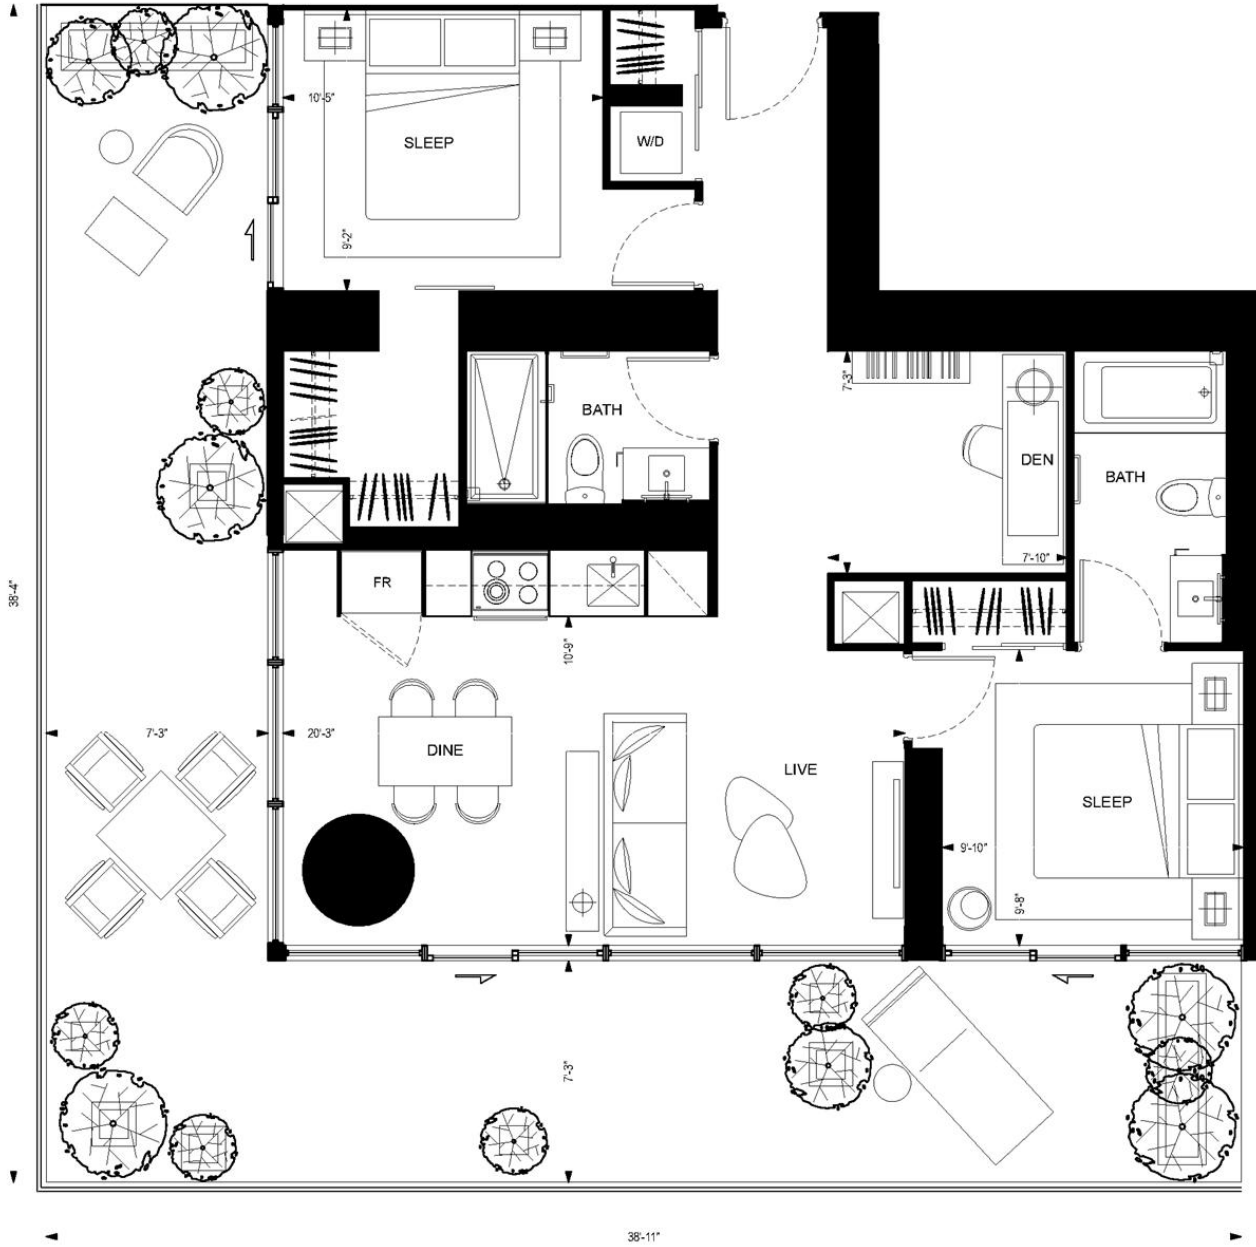

# YONGE # RICH

 **GREAT GULF** | Live greatly.

All dimensions are approximate. Sizes and specifications are subject to change without notice.  
E. & O. E. Actual useable floor space varies from stated floor area. All furniture is for illustrative purpose only.

# YONGE ≠ RICH

TORONTO

ONE bedroom + DEN | 653 SQ FT + BALCONY: 162 SQ FT

FLOORS  
22-33

FLOORS  
6-21

FLOORS  
6-21

FLOORS  
6-21

FLOORS  
22-33