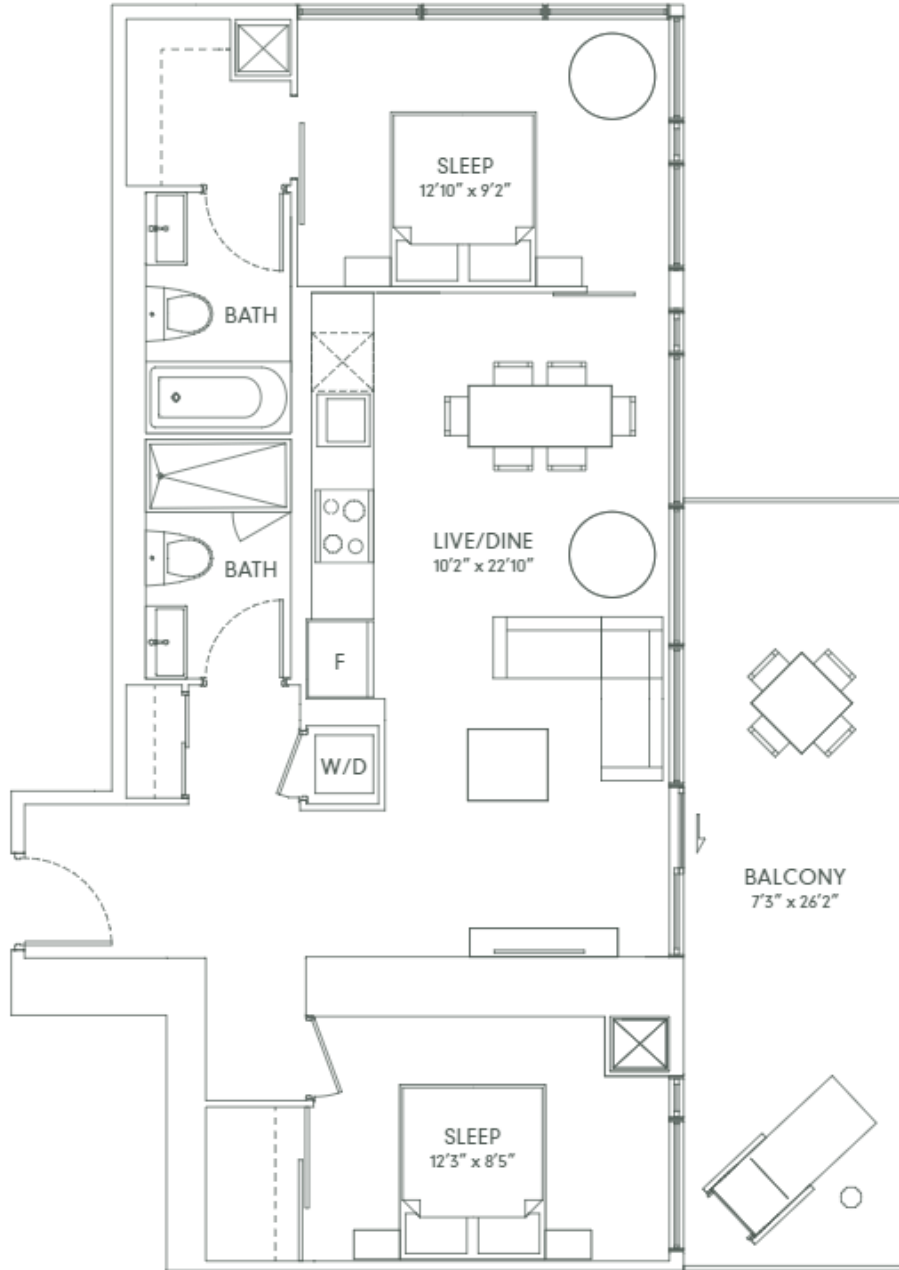

# THOMSON

TWO BEDROOM + MEDIA  
SUITE: 825 SQ FT

# YONGE # RICH

 **GREAT GULF** | Live greatly.

All dimensions are approximate. Sizes and specifications are subject to change without notice.  
E. & O. E. Actual useable floor space varies from stated floor area. All furniture is for illustrative purpose only.

# VICTORIA

TWO BEDROOM

SUITE: 870 SQ FT | BALCONY: 193 SQ FT

# YONGE # RICH

FLOORS  
6-21

FLOORS  
22-33

 **GREAT GULF** | Live greatly.

All dimensions are approximate. Sizes and specifications are subject to change without notice.  
E. & O. E. Actual useable floor space varies from stated floor area. All furniture is for illustrative purpose only.