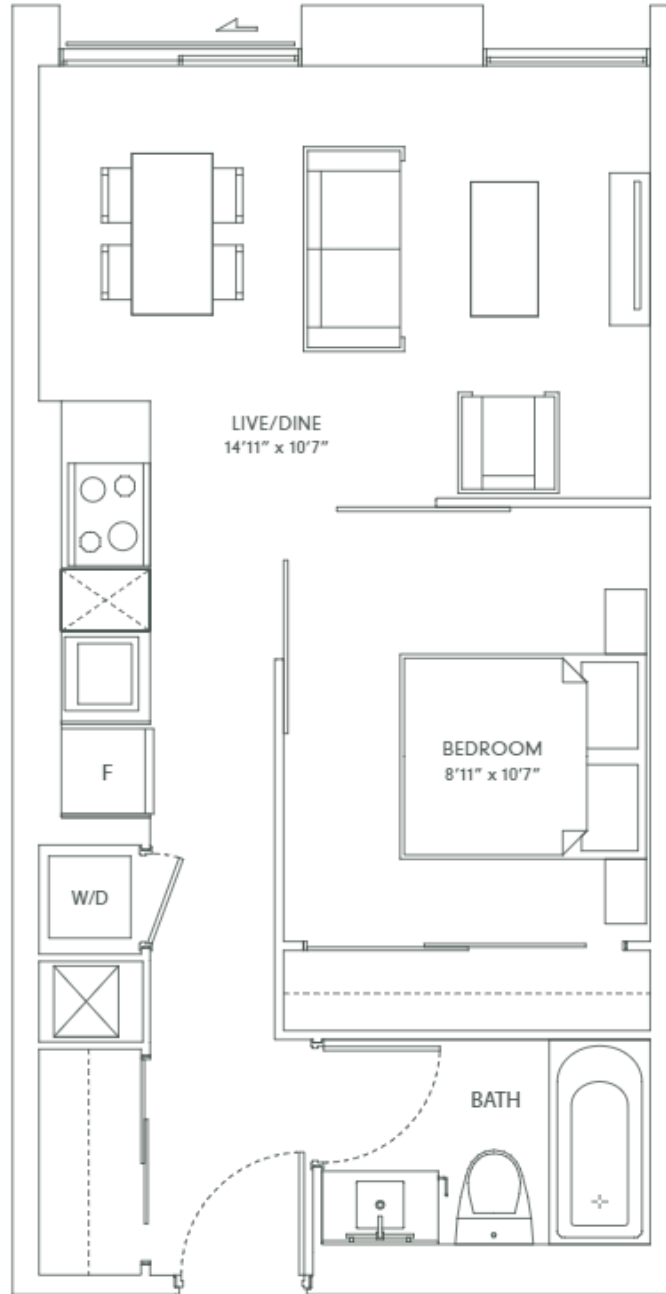

# YONGE # RICH

 **GREAT GULF** | Live greatly.

All dimensions are approximate. Sizes and specifications are subject to change without notice.  
E. & O. E. Actual useable floor space varies from stated floor area. All furniture is for illustrative purpose only.

# COURT

ONE BEDROOM  
SUITE: 496 SQ FT

YONGE # RICH

 **GREAT GULF** | Live greatly.

All dimensions are approximate. Sizes and specifications are subject to change without notice.  
E. & O. E. Actual useable floor space varies from stated floor area. All furniture is for illustrative purpose only.