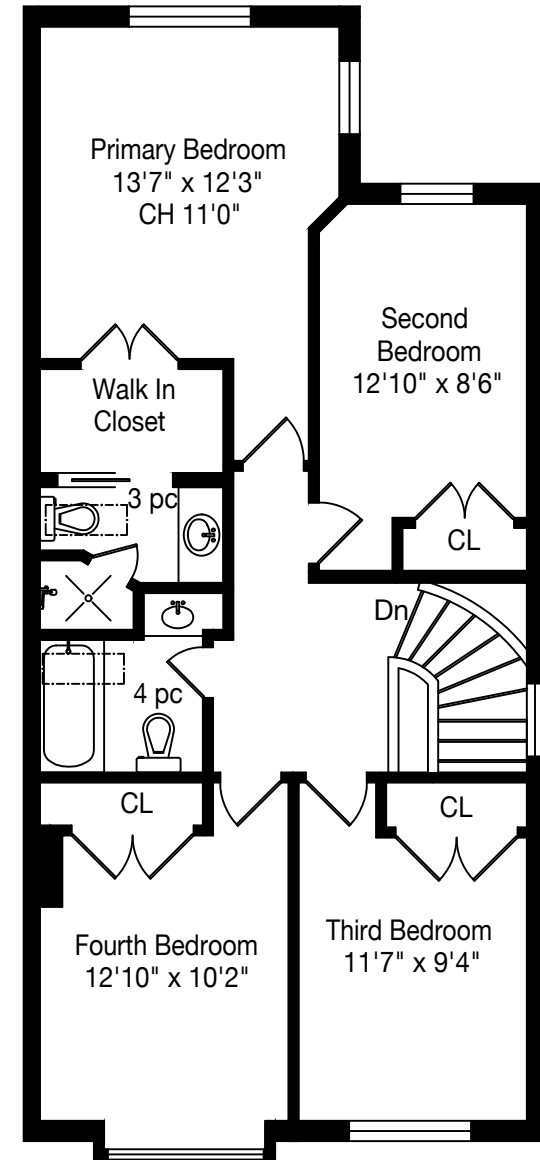

# 343 Sutherland Drive

Measurements and Calculations are approximate  
To be used as guidelines only  
[www.measuredup.ca](http://www.measuredup.ca)

**THE MILLS TEAM**  
AN EXCEPTIONAL REAL ESTATE EXPERIENCE

Lower Level  
928 Square Feet

Main Floor  
914 Square Feet

Second Floor  
938 Square Feet