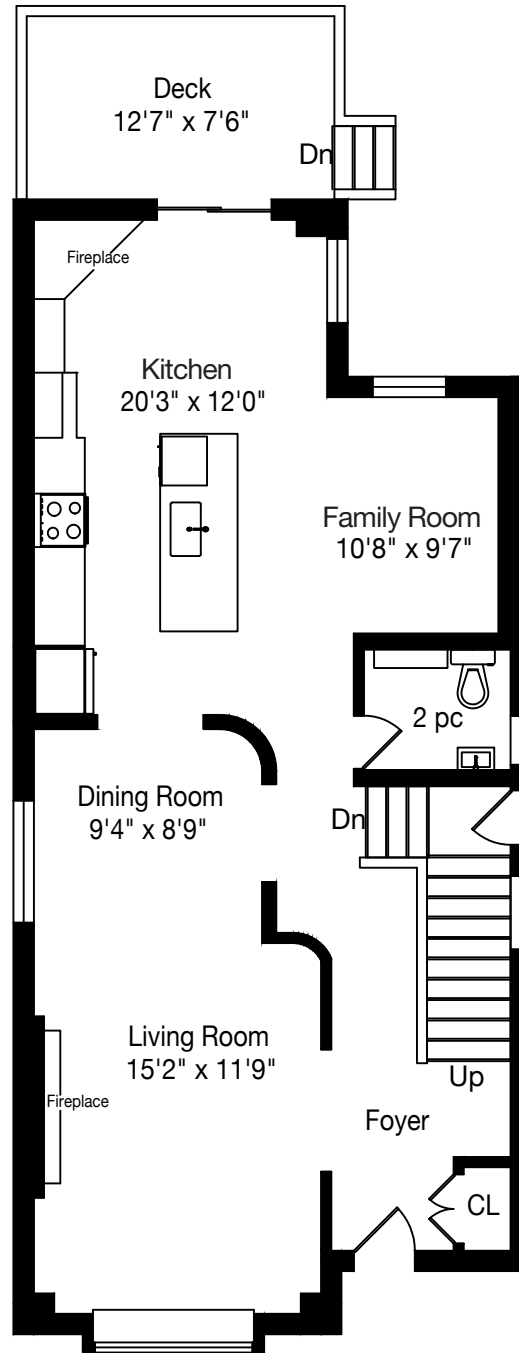

# 343 Sutherland Drive

Measurements and Calculations are approximate  
To be used as guidelines only  
[www.measuredup.ca](http://www.measuredup.ca)

**THE MILLS TEAM**  
AN EXCEPTIONAL REAL ESTATE EXPERIENCE

Lower Level  
928 Square Feet

Main Floor  
914 Square Feet

Second Floor  
938 Square Feet