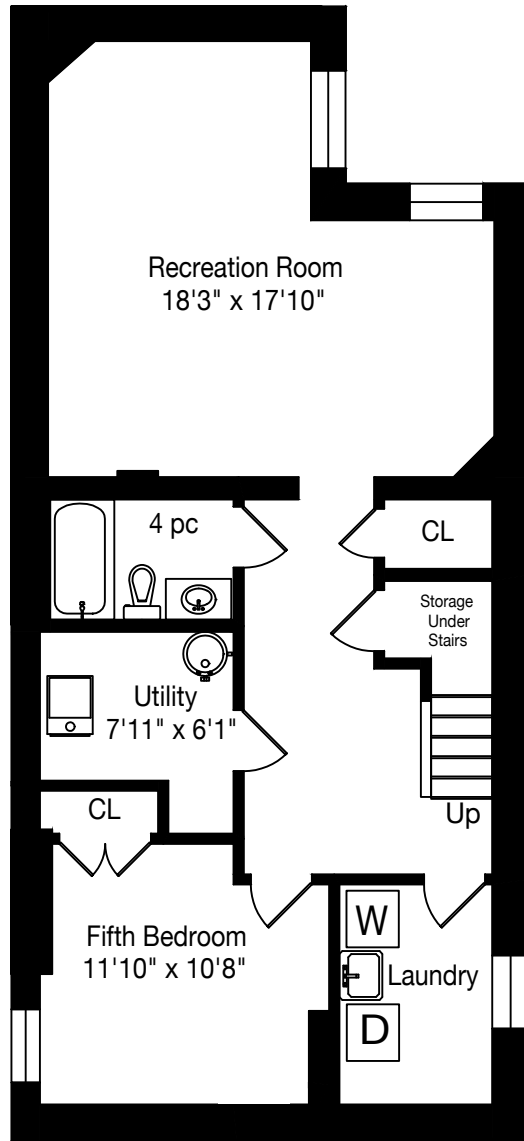

# 343 Sutherland Drive

Measurements and Calculations are approximate  
To be used as guidelines only  
[www.measuredup.ca](http://www.measuredup.ca)

**THE MILLS TEAM**  
AN EXCEPTIONAL REAL ESTATE EXPERIENCE

Lower Level  
928 Square Feet

Main Floor  
914 Square Feet

Second Floor  
938 Square Feet