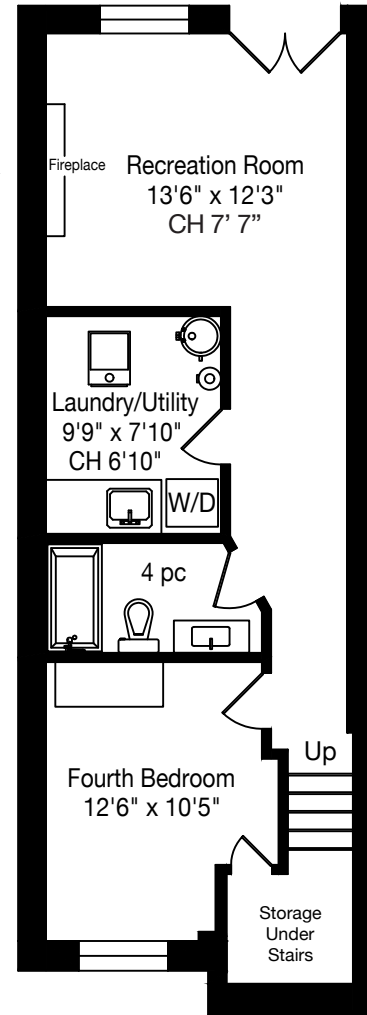

189 Bedford Park Avenue

Measurements and Calculations are approximate
 To be used as guidelines only
 www.measuredup.ca

Main Floor
714 Square Feet

Second Floor
591 Square Feet

Third Floor
566 Square Feet

Lower Level
714 Square Feet

Garage
425 Square Feet

**1871 Square Feet
Above Grade**