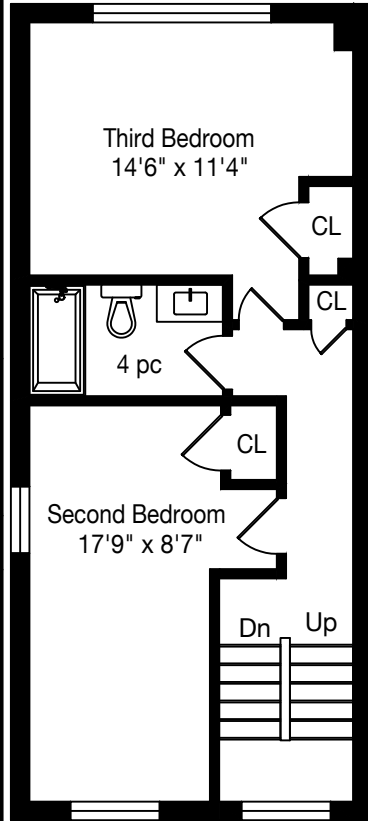

189 Bedford Park Avenue

Measurements and Calculations are approximate
 To be used as guidelines only
 www.measuredup.ca

Main Floor
714 Square Feet

Second Floor
591 Square Feet

Third Floor
566 Square Feet

Lower Level
714 Square Feet

Garage
425 Square Feet

**1871 Square Feet
Above Grade**