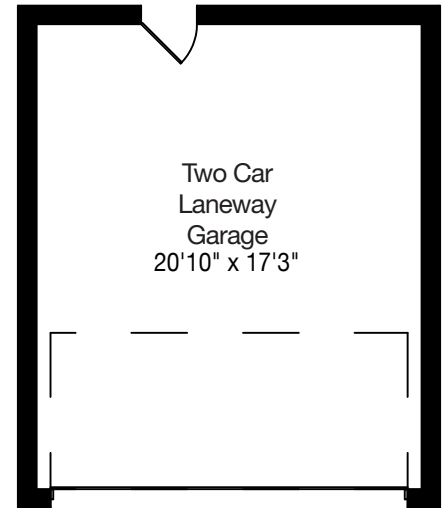

189 Bedford Park Avenue

Measurements and Calculations are approximate
 To be used as guidelines only
 www.measuredup.ca

Main Floor
714 Square Feet

Second Floor
591 Square Feet

Third Floor
566 Square Feet

Lower Level
714 Square Feet

Garage
425 Square Feet

**1871 Square Feet
Above Grade**