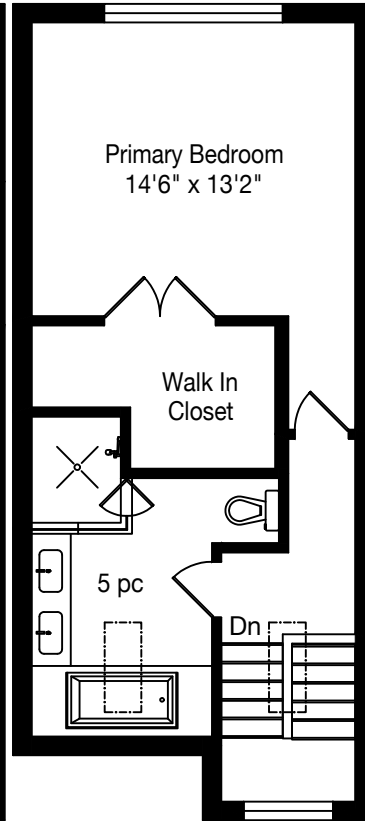

189 Bedford Park Avenue

Measurements and Calculations are approximate
 To be used as guidelines only
 www.measuredup.ca

Main Floor
714 Square Feet

Second Floor
591 Square Feet

Third Floor
566 Square Feet

Lower Level
714 Square Feet

Garage
425 Square Feet

**1871 Square Feet
Above Grade**