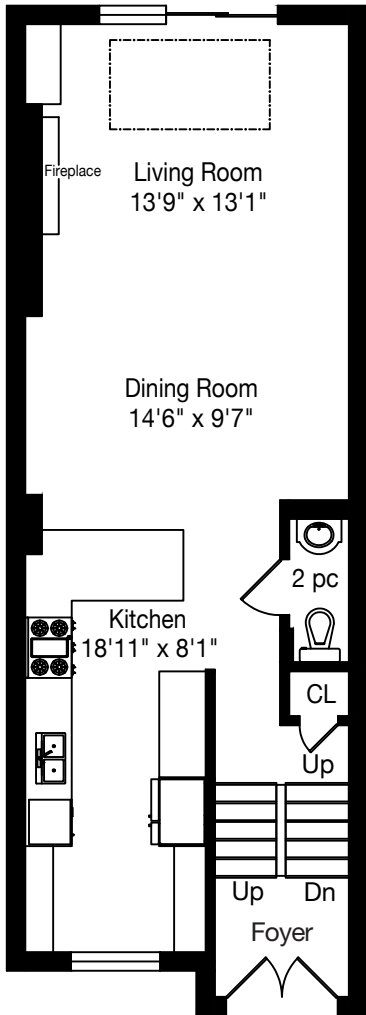

189 Bedford Park Avenue

Measurements and Calculations are approximate
 To be used as guidelines only
 www.measuredup.ca

Main Floor
714 Square Feet

Second Floor
591 Square Feet

Third Floor
566 Square Feet

Lower Level
714 Square Feet

Garage
425 Square Feet

**1871 Square Feet
Above Grade**