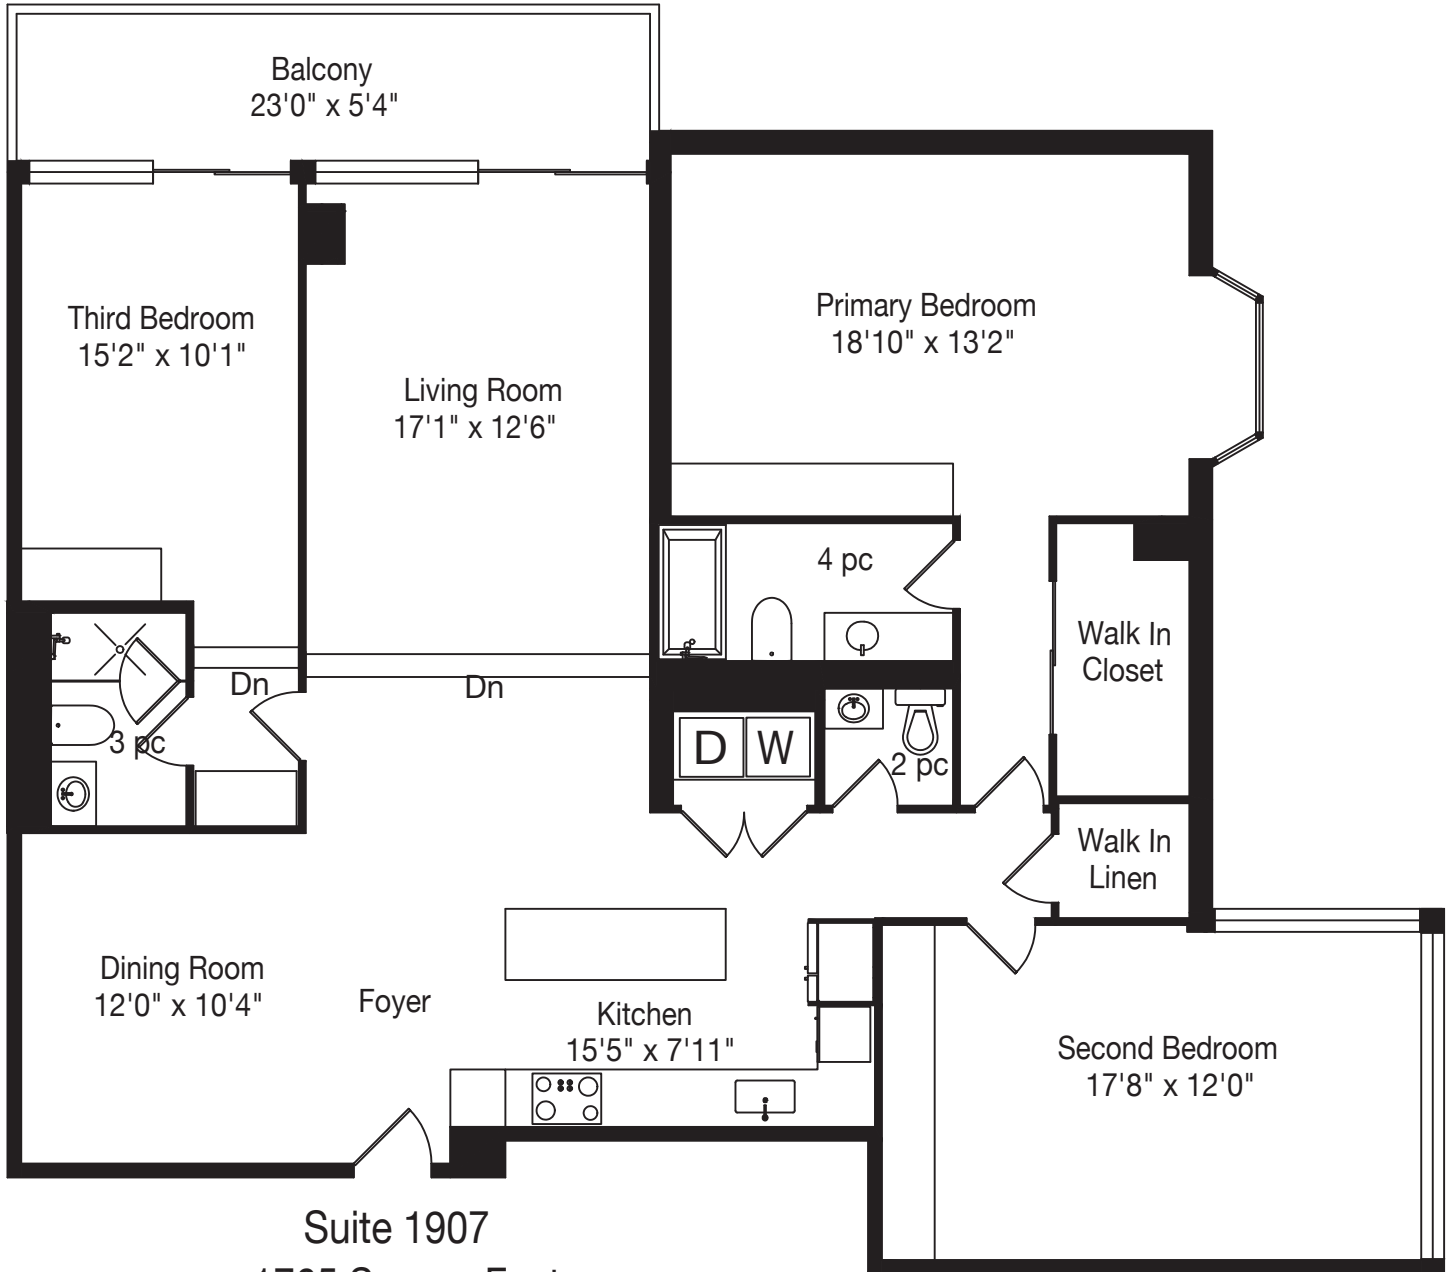

1555 Finch Avenue E

Suite 1907
 1765 Square Feet
 + 123 Balcony

Measurements and Calculations are approximate
 To be used as guidelines only
www.measuredup.ca