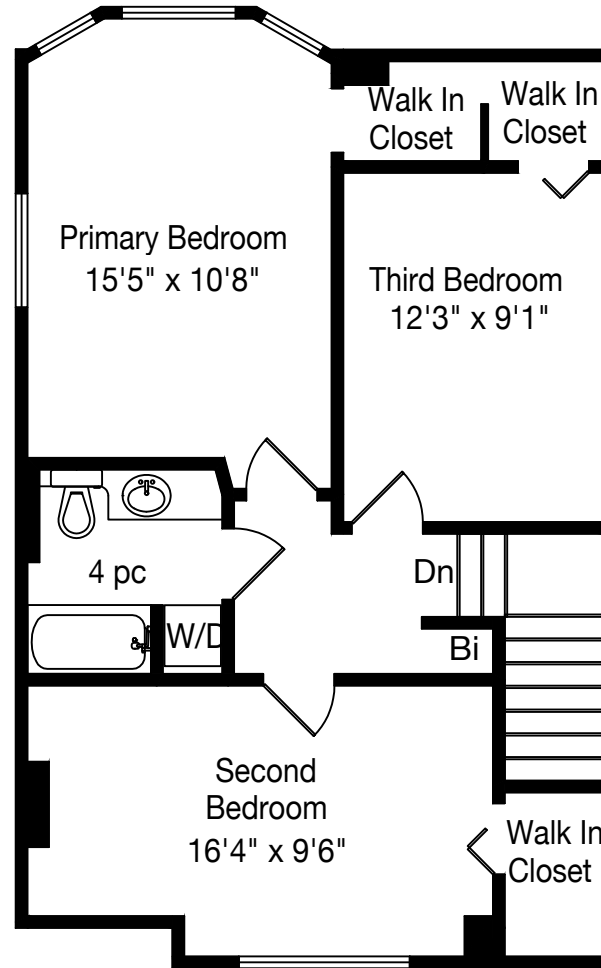

90 Roselawn Avenue

Measurements and Calculations are approximate
To be used as guidelines only
www.measuredup.ca

Main Floor
688 Square Feet

Second Floor
682 Square Feet

Lower Level
677 Square Feet