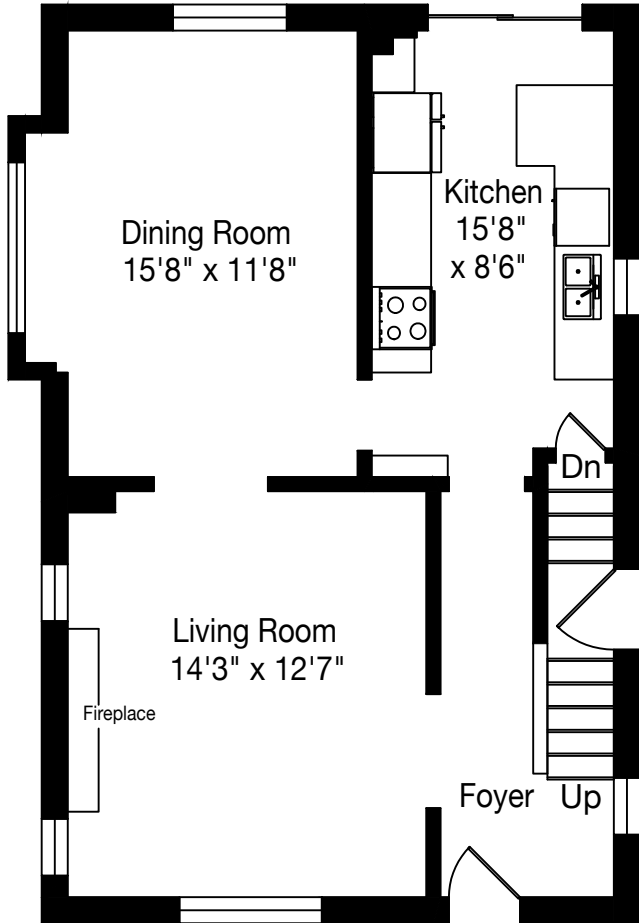

90 Roselawn Avenue

Measurements and Calculations are approximate
To be used as guidelines only
www.measuredup.ca

Main Floor
688 Square Feet

Second Floor
682 Square Feet

Lower Level
677 Square Feet