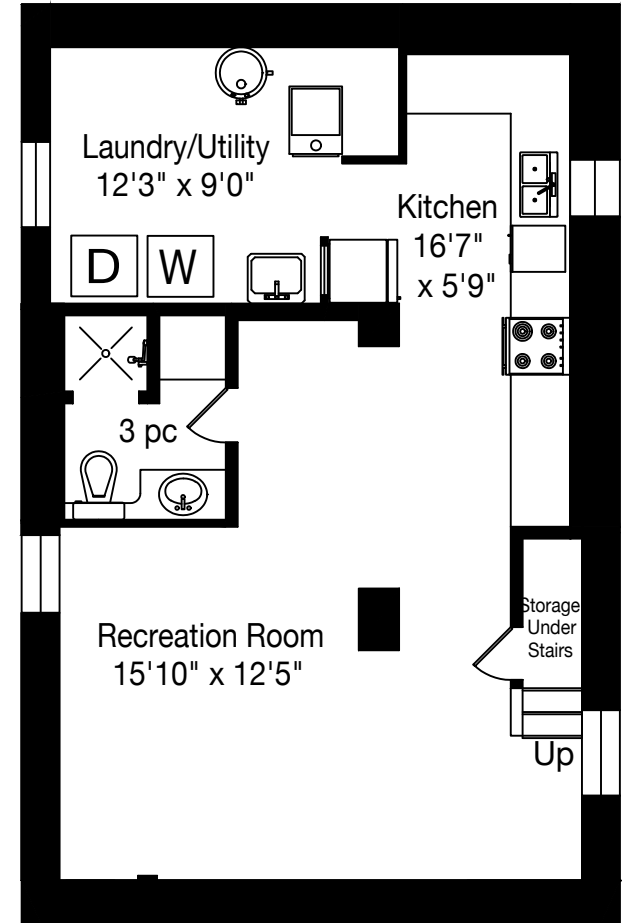

90 Roselawn Avenue

Measurements and Calculations are approximate
To be used as guidelines only
www.measuredup.ca

Main Floor
688 Square Feet

Second Floor
682 Square Feet

Lower Level
677 Square Feet