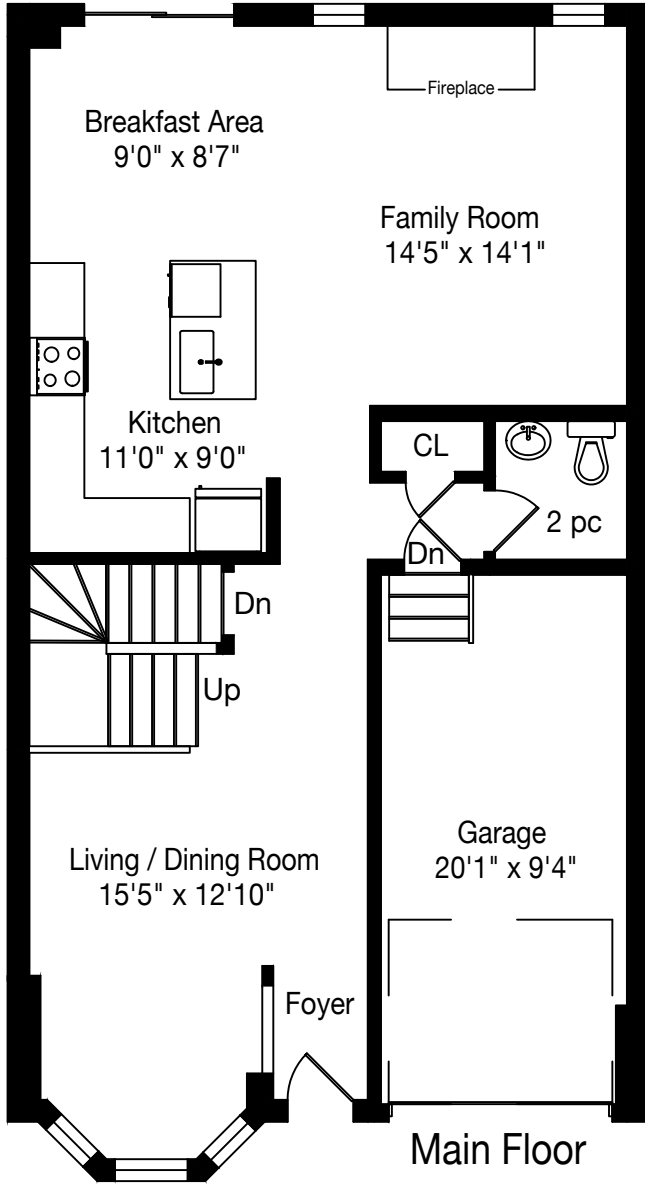

91 Harrongate Place

Measurements and Calculations are approximate
To be used as guidelines only
www.measuredup.ca

Main Floor
835 Square Feet
+ 210 Garage

Second Floor
1041 Square Feet

Lower Level
835 Square Feet