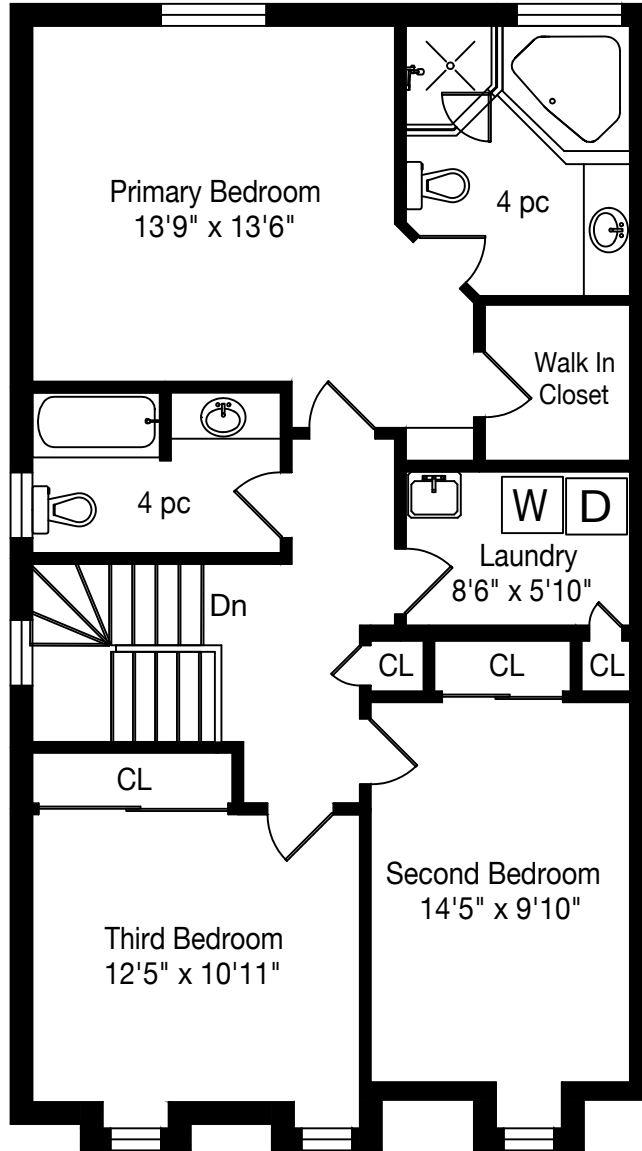

91 Harrongate Place

Measurements and Calculations are approximate
To be used as guidelines only
www.measuredup.ca

Main Floor
835 Square Feet
+ 210 Garage

Second Floor
1041 Square Feet

Lower Level
835 Square Feet