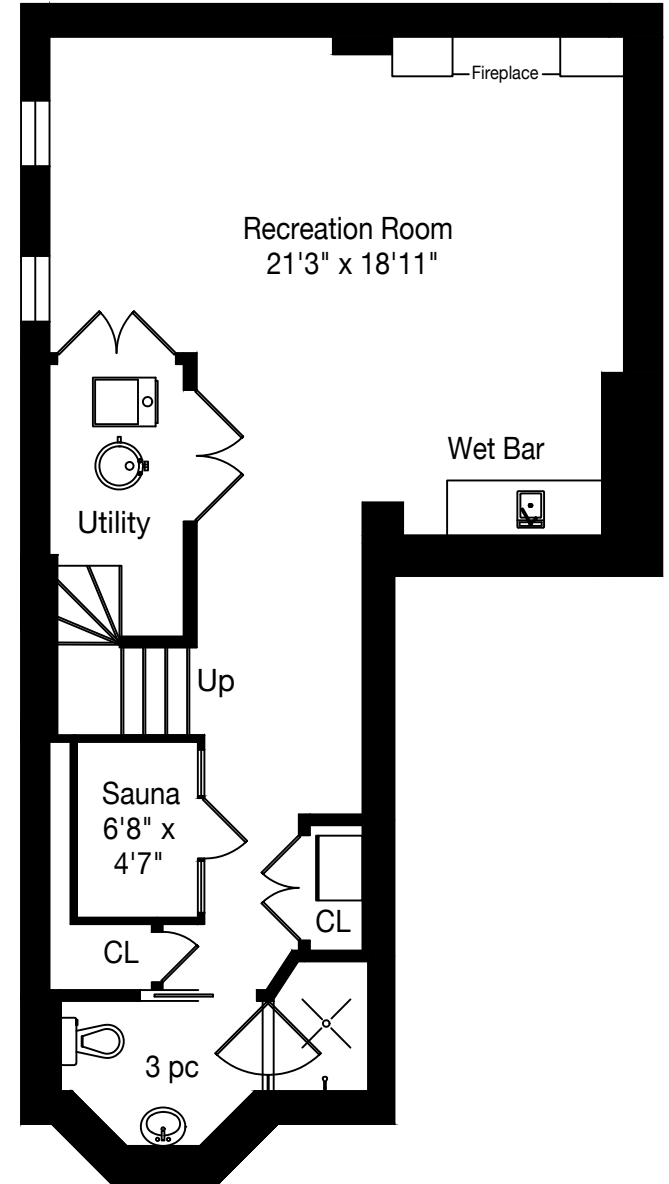

91 Harrongate Place

Measurements and Calculations are approximate
To be used as guidelines only
www.measuredup.ca

Main Floor
835 Square Feet
+ 210 Garage

Second Floor
1041 Square Feet

Lower Level
835 Square Feet