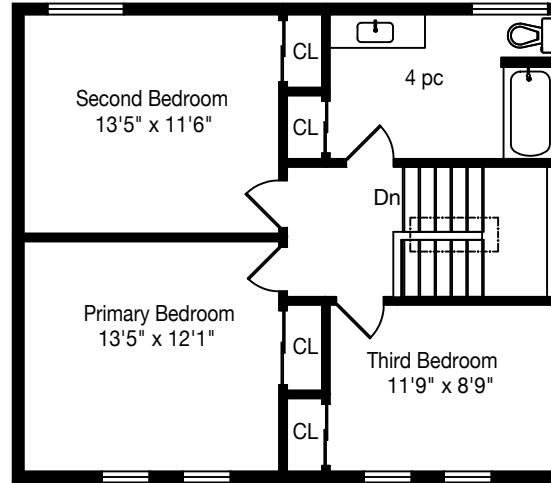

# 230 Rouge Hills Drive

Measurements and Calculations are approximate  
To be used as guidelines only  
www.measuredup.ca

Main Floor  
1310 Square Feet  
+ 390 Garage

Second Floor  
730 Square Feet

Lower Level  
1310 Square Feet