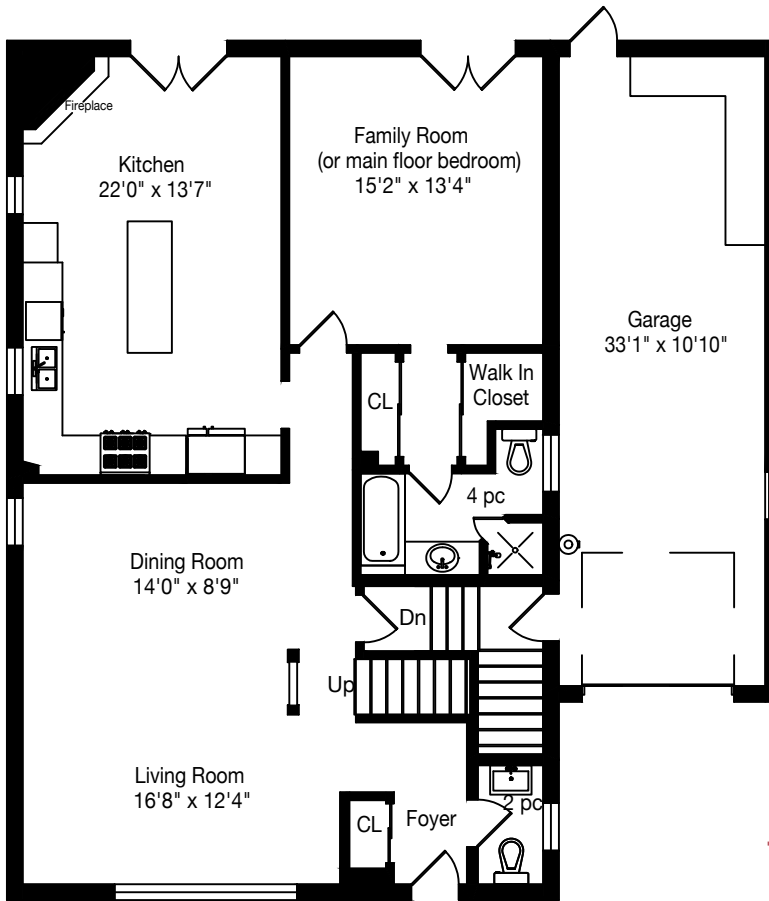

# 230 Rouge Hills Drive

Measurements and Calculations are approximate  
To be used as guidelines only  
www.measuredup.ca

Main Floor  
1310 Square Feet  
+ 390 Garage

Second Floor  
730 Square Feet

Lower Level  
1310 Square Feet