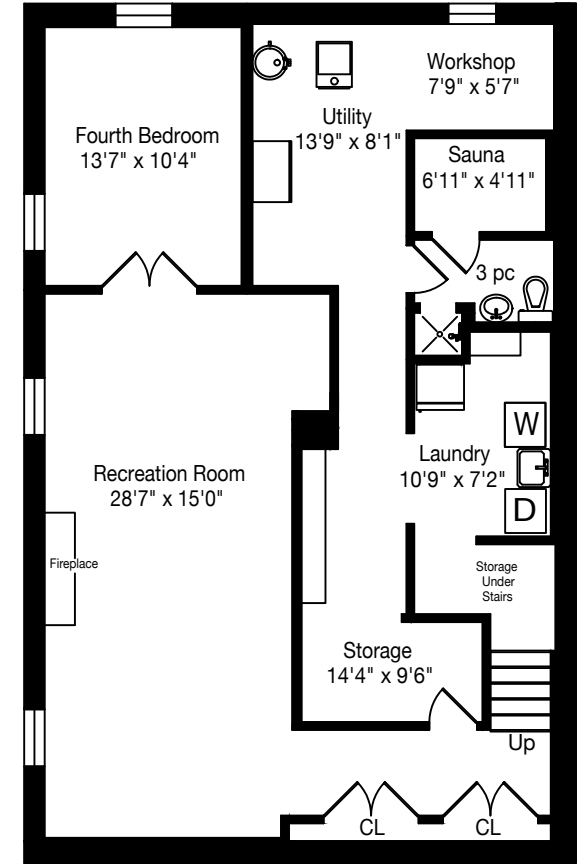

# 230 Rouge Hills Drive

Measurements and Calculations are approximate  
To be used as guidelines only  
www.measuredup.ca

Main Floor  
1310 Square Feet  
+ 390 Garage

Second Floor  
730 Square Feet

Lower Level  
1310 Square Feet