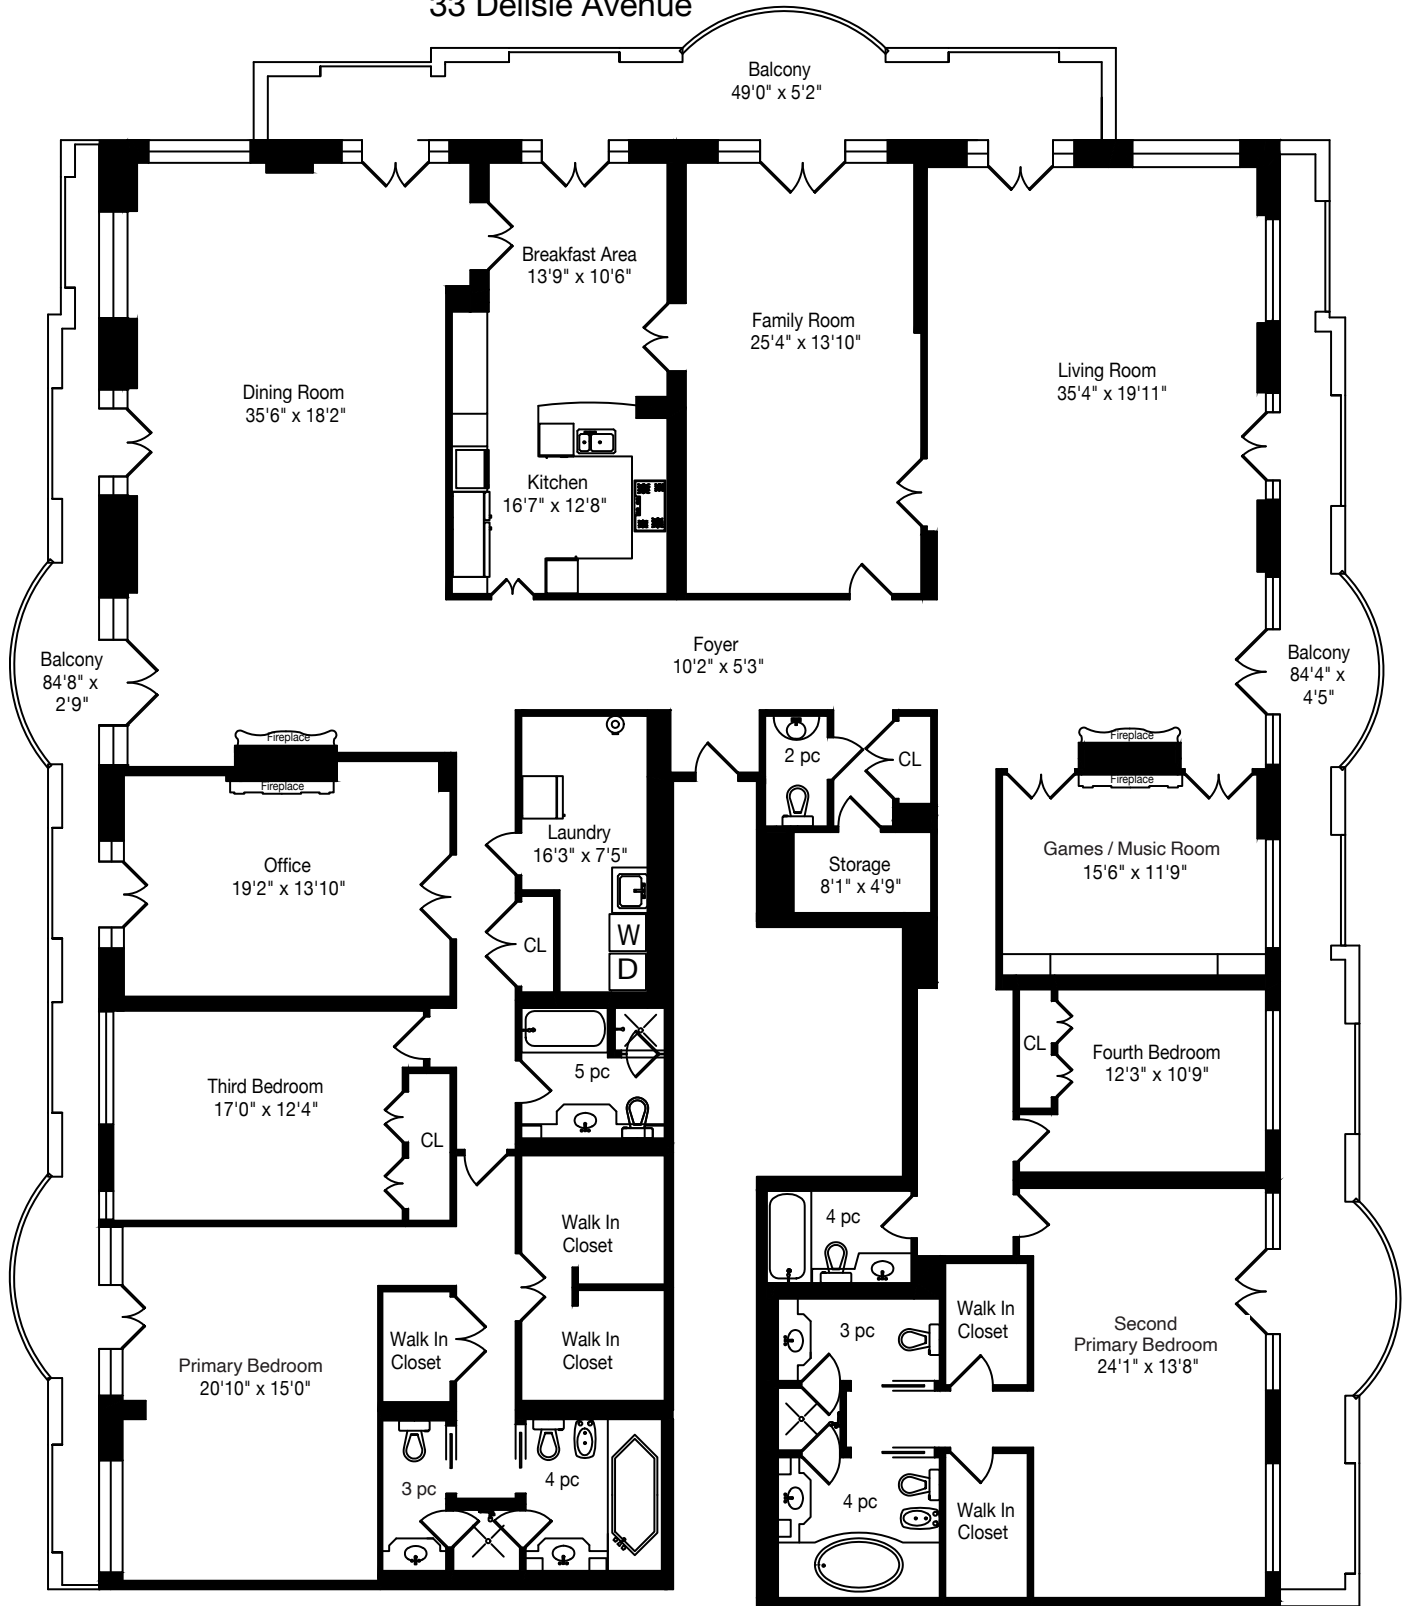

33 Delisle Avenue

THE MILLS TEAM
AN EXCEPTIONAL REAL ESTATE EXPERIENCE

Suite 1004
5550 Square Feet
+ 840 Square Feet
of Balconies