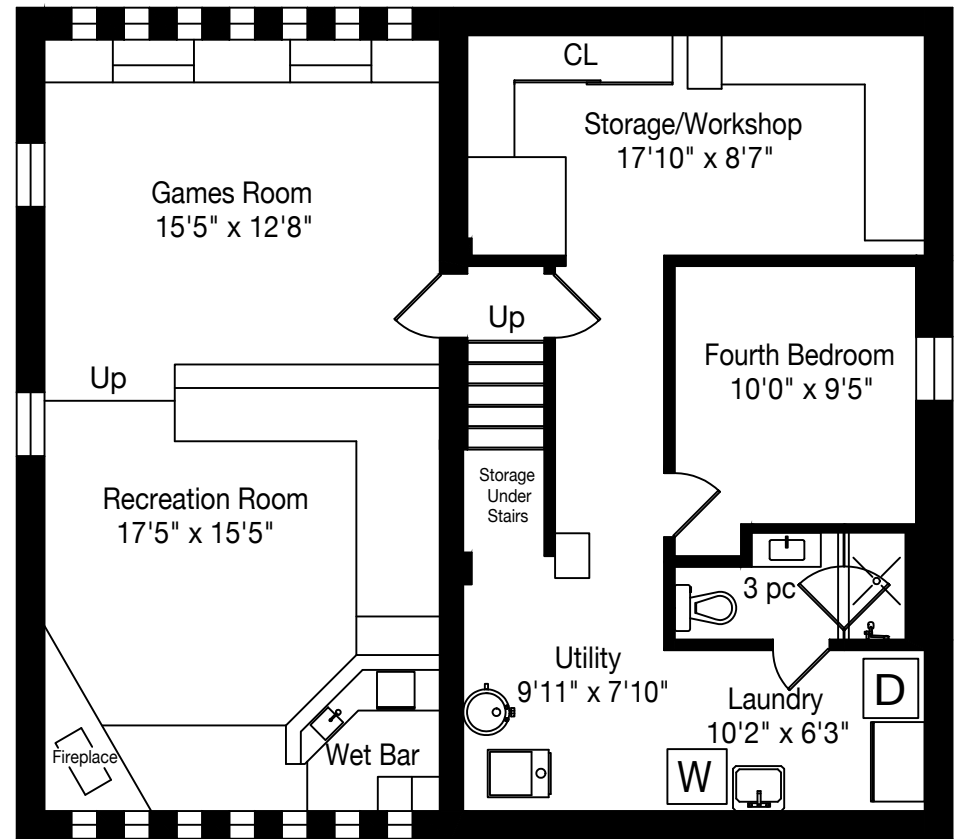

10 Oakley Blvd

Measurements and Calculations are approximate
 To be used as guidelines only
www.measuredup.ca

Main Floor
 1183 Square Feet

Lower Level
 1183 Square Feet