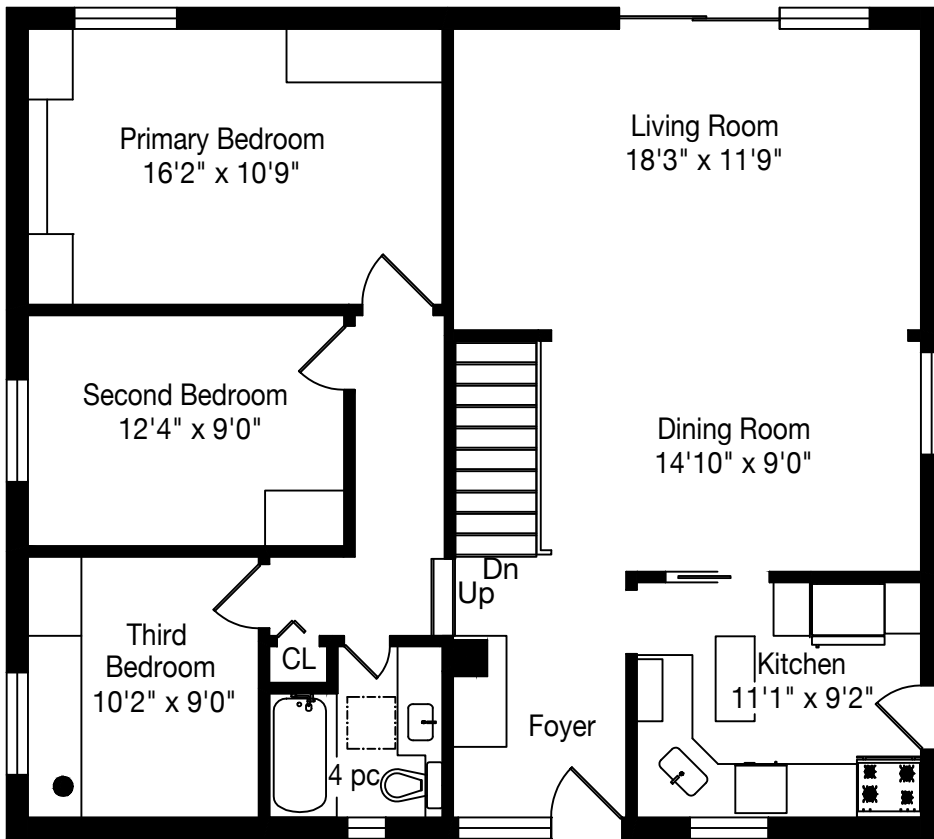

10 Oakley Blvd

Measurements and Calculations are approximate
 To be used as guidelines only
www.measuredup.ca

Main Floor
 1183 Square Feet

Lower Level
 1183 Square Feet