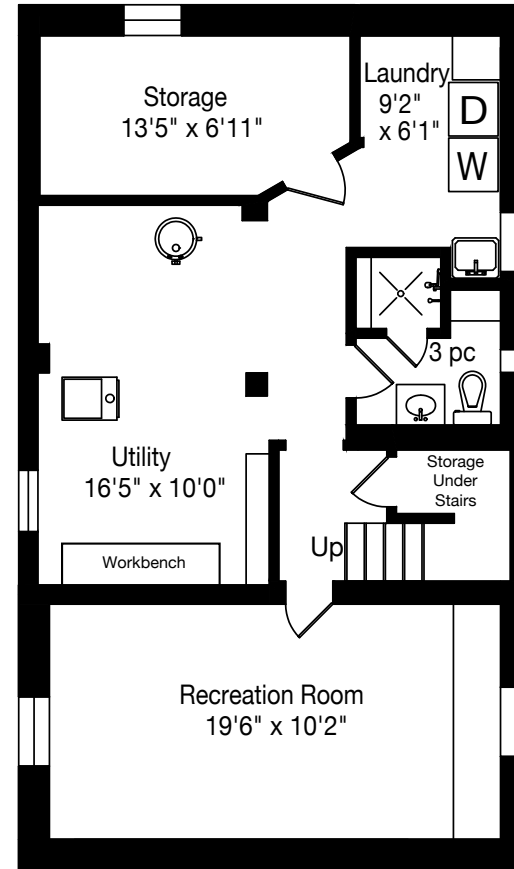

142 Divadale Drive

Measurements and Calculations are approximate
To be used as guidelines only
www.measuredup.ca

Main Floor
1062 Square Feet

Second Floor
481 Square Feet

Lower Level
826 Square Feet

Garage
350 Square Feet