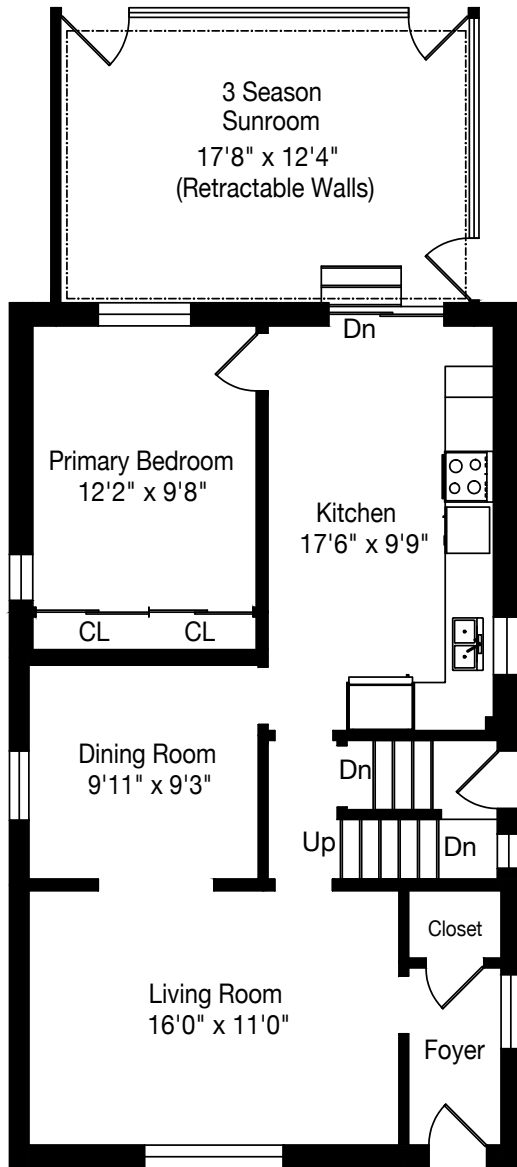

142 Divadale Drive

Measurements and Calculations are approximate
To be used as guidelines only
www.measuredup.ca

Main Floor
1062 Square Feet

Second Floor
481 Square Feet

Lower Level
826 Square Feet

Garage
350 Square Feet