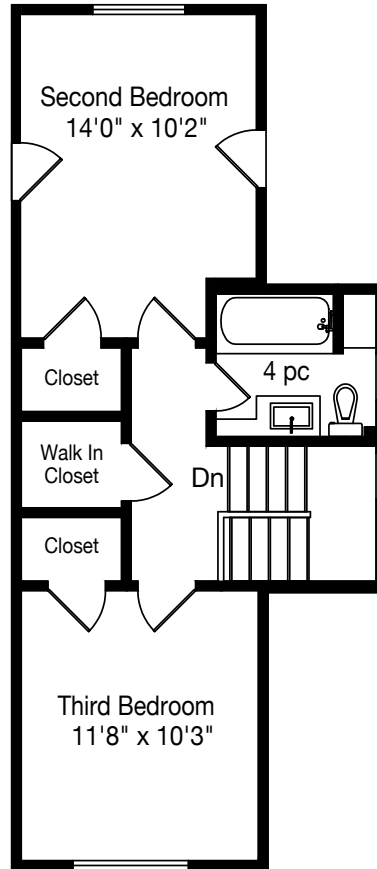

142 Divadale Drive

Measurements and Calculations are approximate
To be used as guidelines only
www.measuredup.ca

Main Floor
1062 Square Feet

Second Floor
481 Square Feet

Lower Level
826 Square Feet

Garage
350 Square Feet