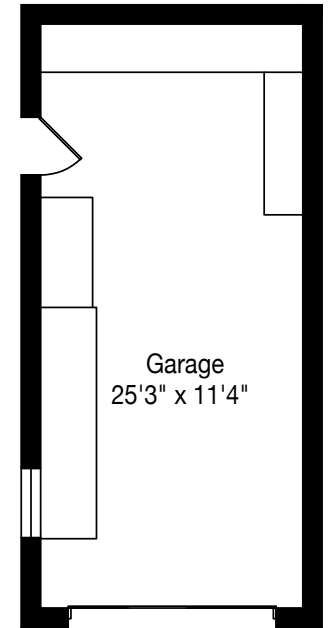

142 Divadale Drive

Measurements and Calculations are approximate
To be used as guidelines only
www.measuredup.ca

Main Floor
1062 Square Feet

Second Floor
481 Square Feet

Lower Level
826 Square Feet

Garage
350 Square Feet