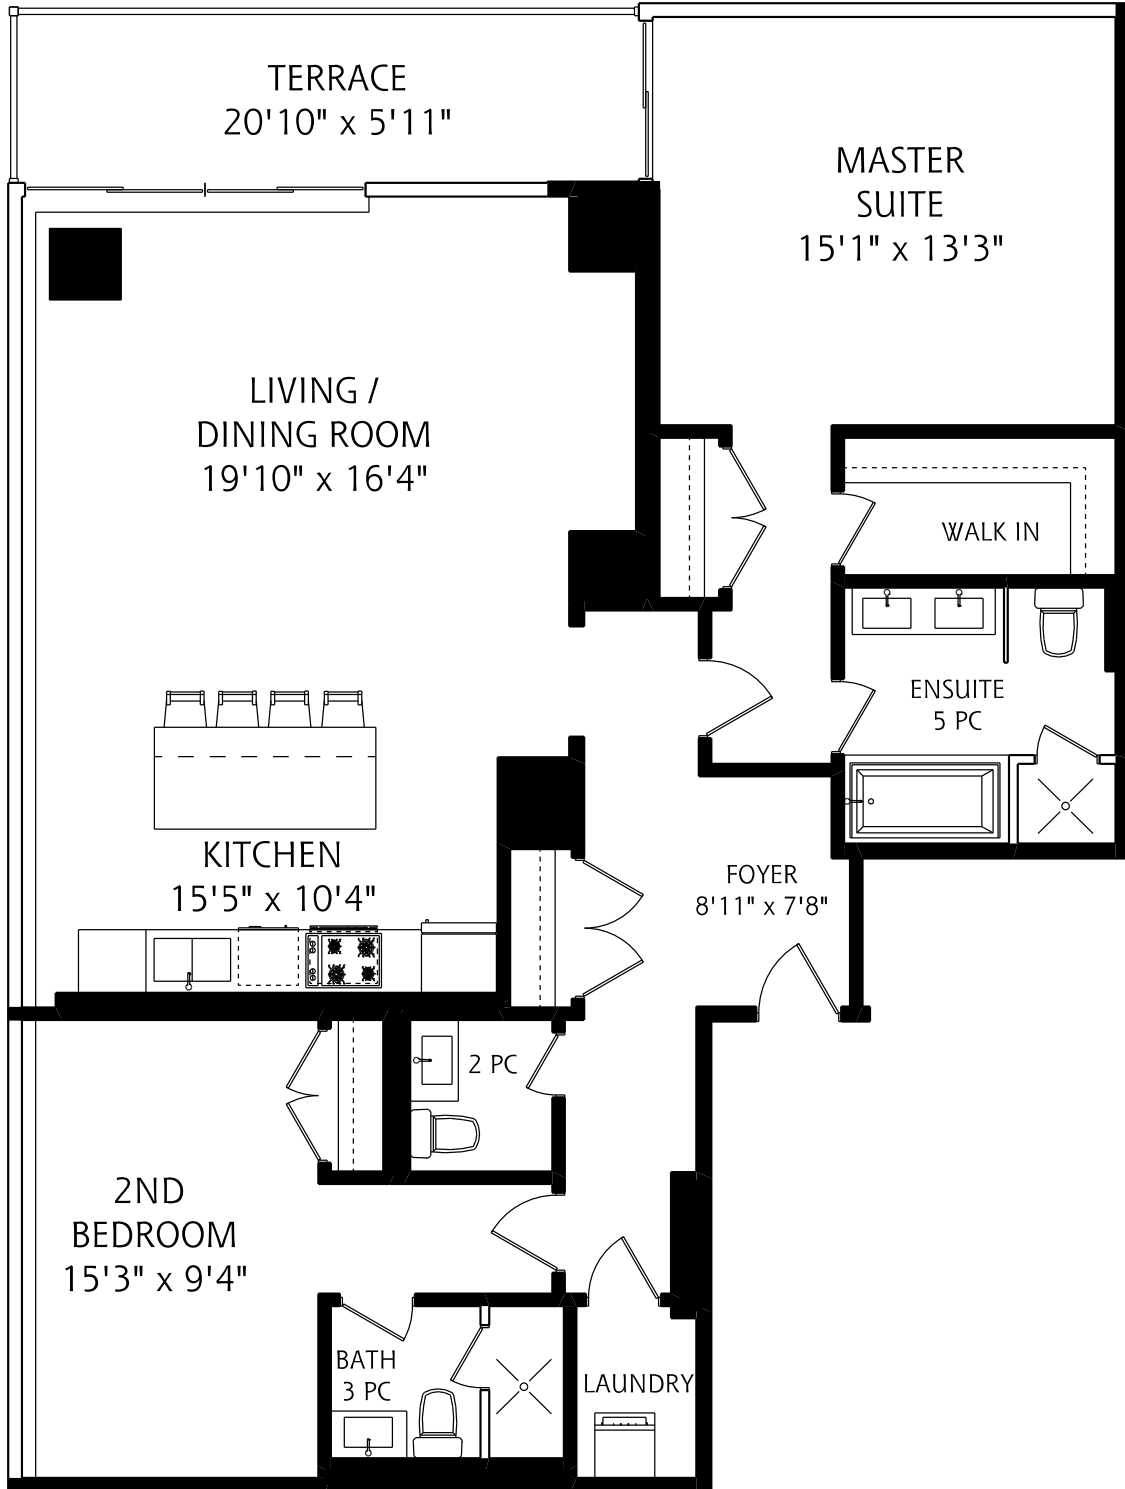

55 SCOLLARD STREET SUITE #1802

1,485 SQUARE FEET

ALL MEASUREMENTS SHOULD BE CONSIDERED APPROXIMATE