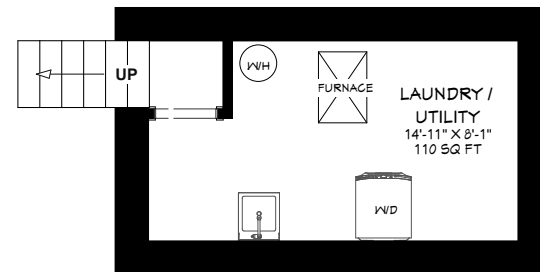

56 Sylvan Valleyway

Main Level LIVING AREA
673 SQ FT

Upper Level LIVING AREA
675 SQ FT

Ground Level LIVING AREA
439 SQ FT

Basement AREA
189 SQ FT

Prospective purchasers should satisfy themselves as to the accuracy of the information contained in this feature sheet. All measurements are approximate. The statements contained herein are based on sources which we believe are reliable, but for which we assume no responsibility.