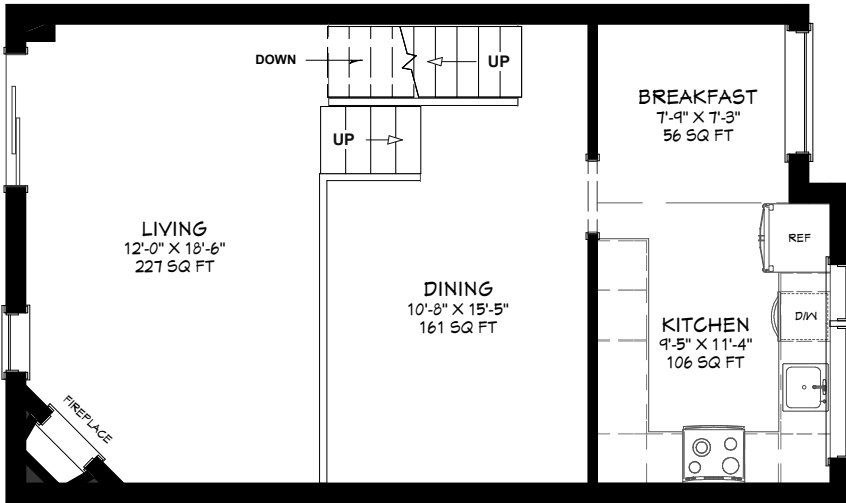

56 Sylvan Valleyway

Main Level LIVING AREA
673 SQ FT

Upper Level LIVING AREA
675 SQ FT

Ground Level LIVING AREA
439 SQ FT

Basement AREA
189 SQ FT

Prospective purchasers should satisfy themselves as to the accuracy of the information contained in this feature sheet. All measurements are approximate. The statements contained herein are based on sources which we believe are reliable, but for which we assume no responsibility.