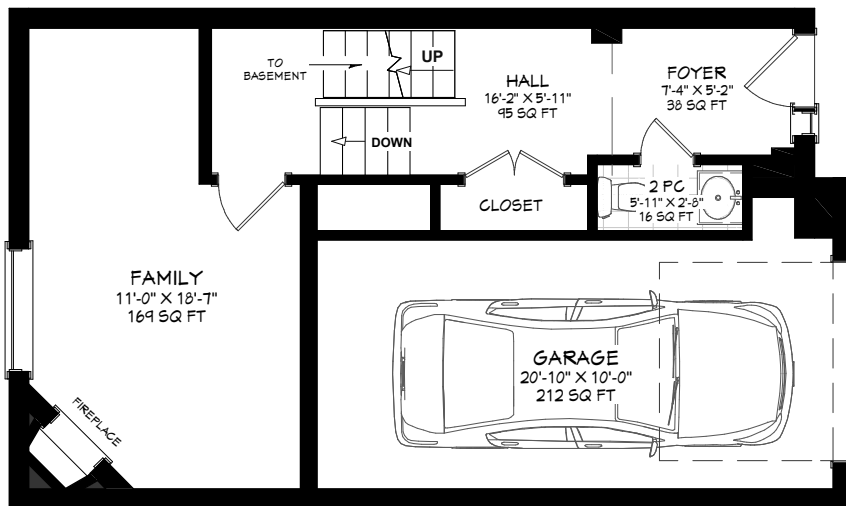

56 Sylvan Valleyway

Main Level LIVING AREA
673 SQ FT

Upper Level LIVING AREA
675 SQ FT

Ground Level LIVING AREA
439 SQ FT

Basement AREA
189 SQ FT

Prospective purchasers should satisfy themselves as to the accuracy of the information contained in this feature sheet. All measurements are approximate. The statements contained herein are based on sources which we believe are reliable, but for which we assume no responsibility.