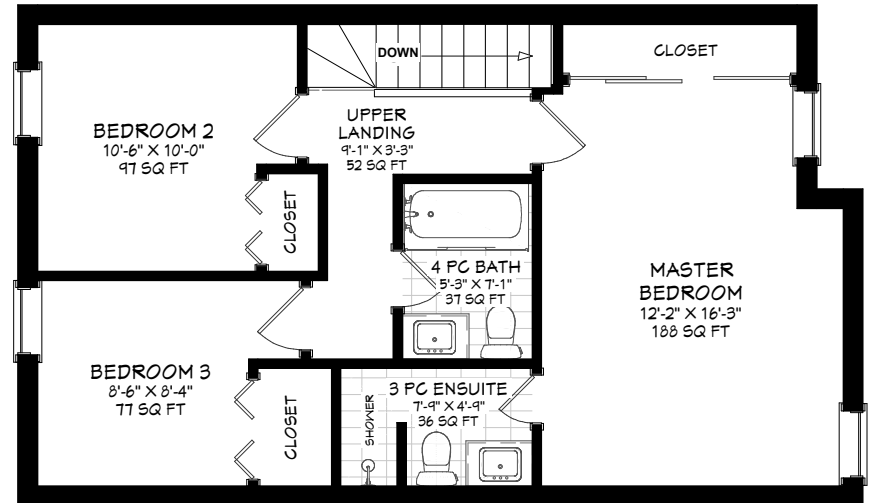

56 Sylvan Valleyway

Main Level LIVING AREA
673 SQ FT

Upper Level LIVING AREA
675 SQ FT

Ground Level LIVING AREA
439 SQ FT

Basement AREA
189 SQ FT

Prospective purchasers should satisfy themselves as to the accuracy of the information contained in this feature sheet. All measurements are approximate. The statements contained herein are based on sources which we believe are reliable, but for which we assume no responsibility.