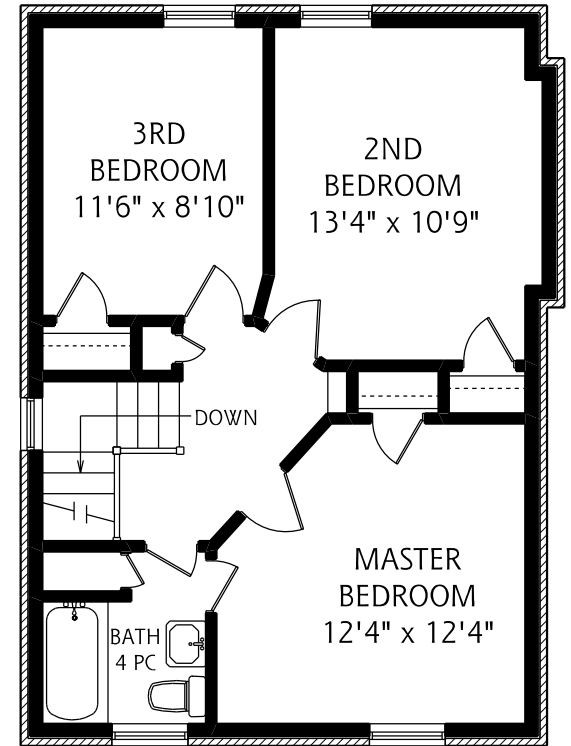

# 27 HEATHER ROAD

LOWER LEVEL  
670 SQUARE FEET

MAIN FLOOR  
670 SQUARE FEET

SECOND FLOOR  
635 SQUARE FEET

ALL MEASUREMENTS SHOULD BE CONSIDERED APPROXIMATE