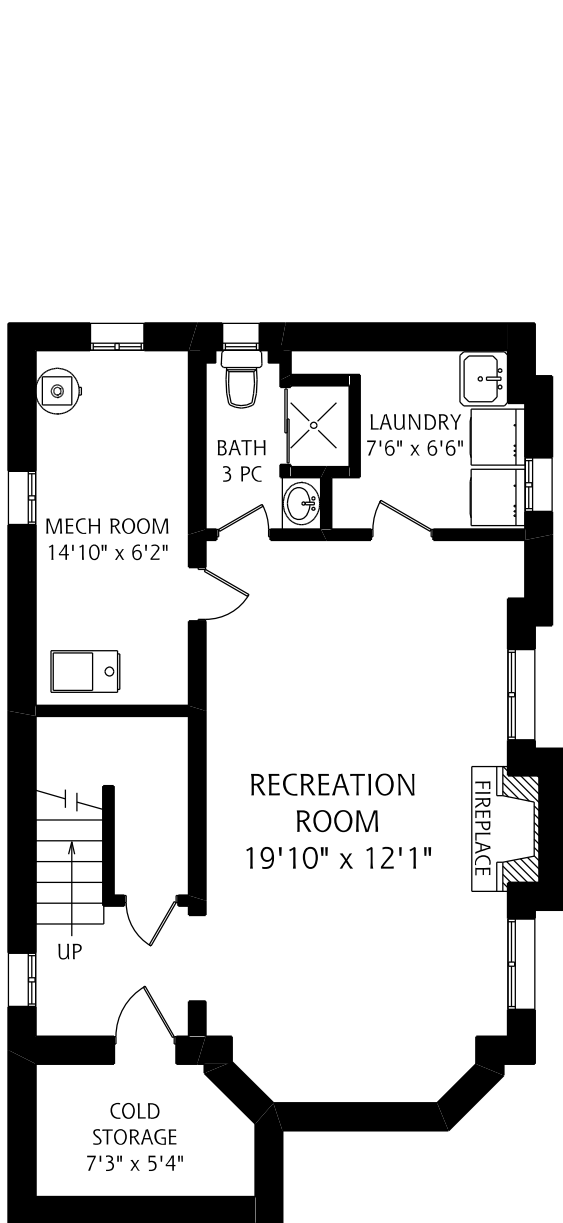

# 27 HEATHER ROAD

LOWER LEVEL  
670 SQUARE FEET

MAIN FLOOR  
670 SQUARE FEET

SECOND FLOOR  
635 SQUARE FEET

ALL MEASUREMENTS SHOULD BE CONSIDERED APPROXIMATE