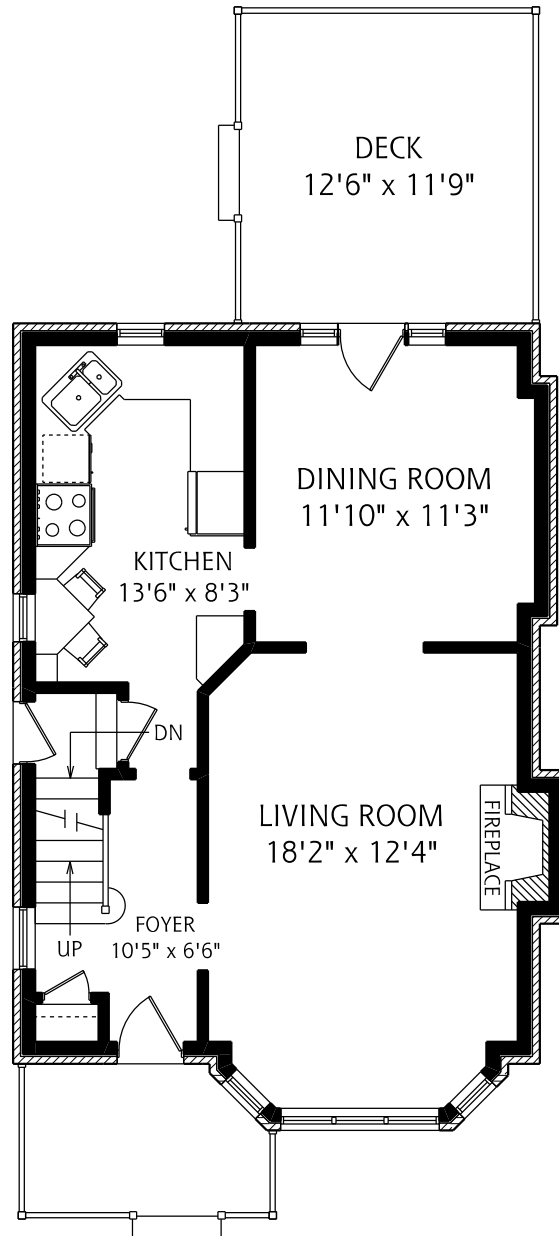

# 27 HEATHER ROAD

LOWER LEVEL  
670 SQUARE FEET

MAIN FLOOR  
670 SQUARE FEET

SECOND FLOOR  
635 SQUARE FEET

ALL MEASUREMENTS SHOULD BE CONSIDERED APPROXIMATE