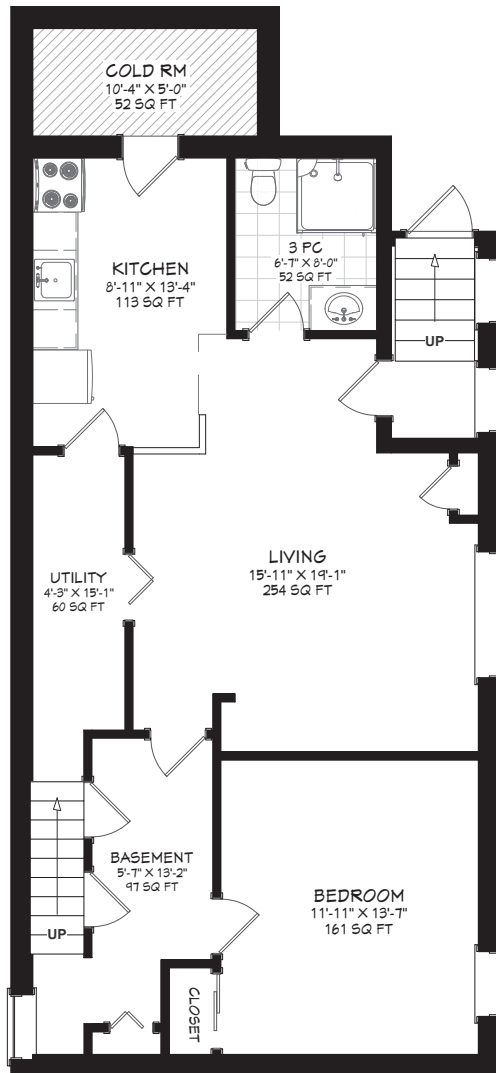

236 BELGRAVIA AVENUE

LOWER LEVEL

LIVING AREA
955 SQ FT

MAIN LEVEL

LIVING AREA
902 SQ FT

UPPER LEVEL

LIVING AREA
586 SQ FT

Prospective purchasers should satisfy themselves as to the accuracy of the information contained in this feature sheet. All measurements are approximate. The statements contained herein are based on sources which we believe are reliable, but for which we assume no responsibility.