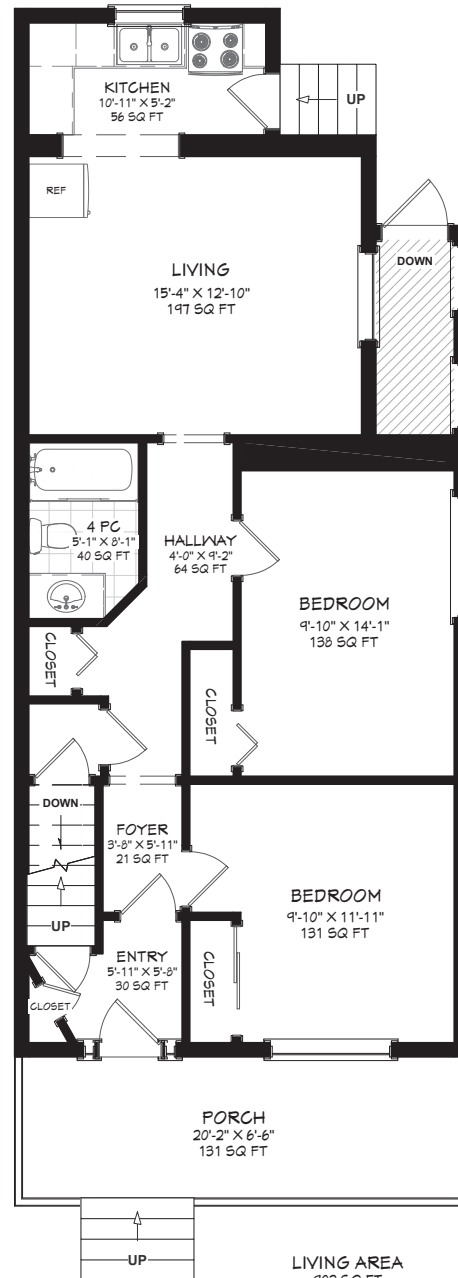

236 BELGRAVIA AVENUE

LOWER LEVEL

LIVING AREA
955 SQ FT

MAIN LEVEL

LIVING AREA
902 SQ FT

UPPER LEVEL

LIVING AREA
586 SQ FT

Prospective purchasers should satisfy themselves as to the accuracy of the information contained in this feature sheet. All measurements are approximate. The statements contained herein are based on sources which we believe are reliable, but for which we assume no responsibility.