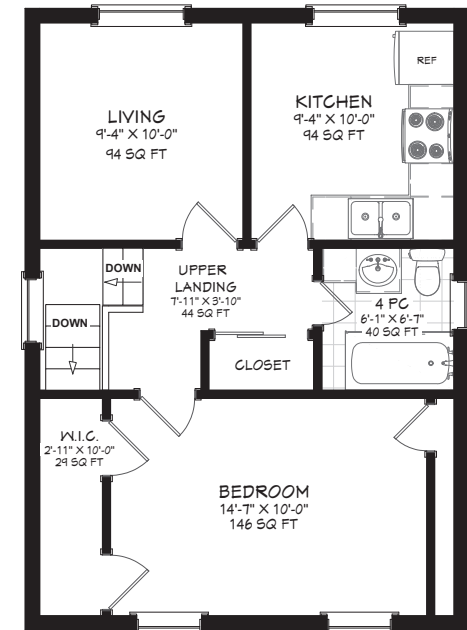

236 BELGRAVIA AVENUE

LOWER LEVEL

LIVING AREA
955 SQ FT

MAIN LEVEL

LIVING AREA
902 SQ FT

UPPER LEVEL

LIVING AREA
586 SQ FT

Prospective purchasers should satisfy themselves as to the accuracy of the information contained in this feature sheet. All measurements are approximate. The statements contained herein are based on sources which we believe are reliable, but for which we assume no responsibility.