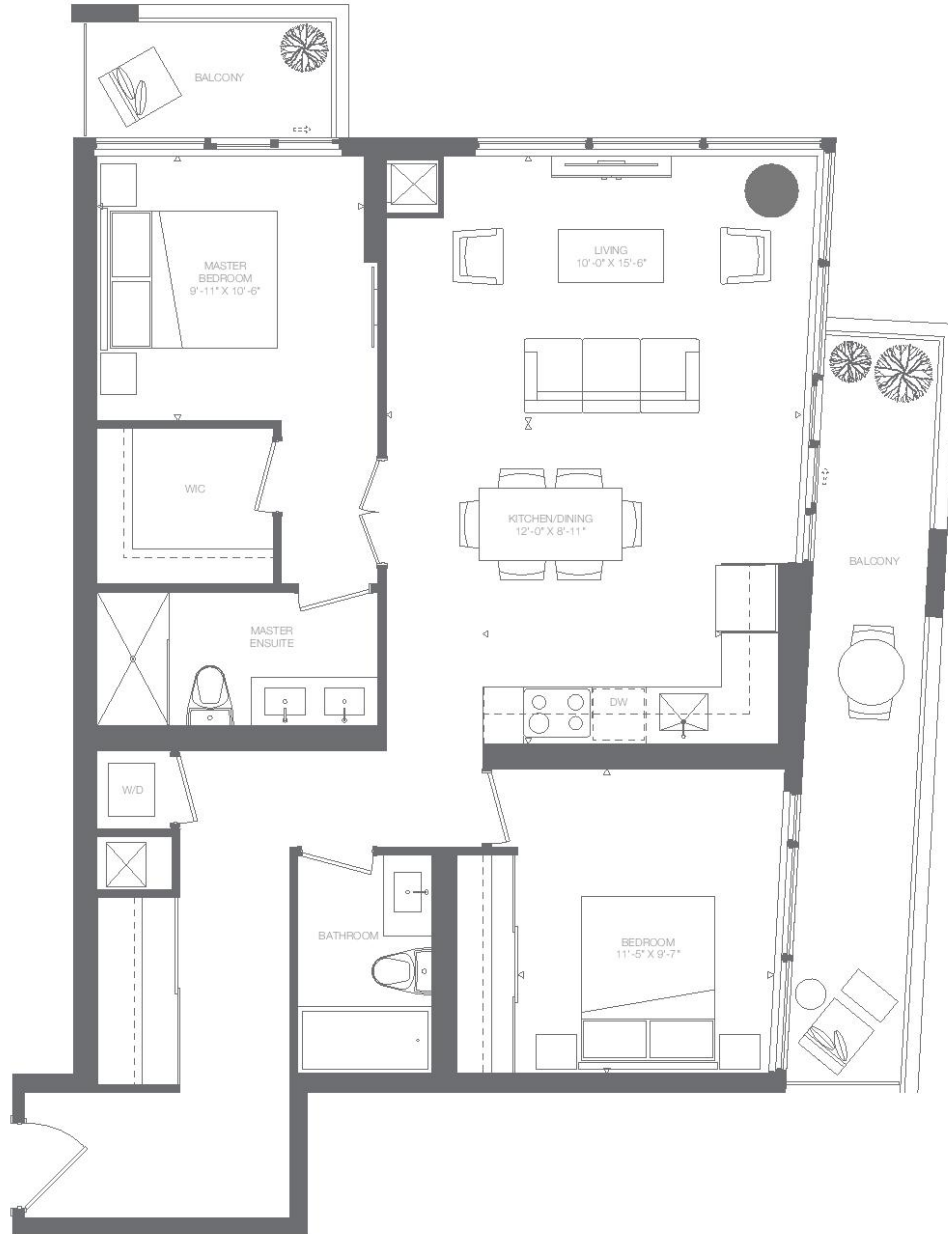

# M12

## 2 BEDROOM

1,026 SQ.FT. INTERIOR 49+140 SQ.FT. BALCONY 1,215 SQ.FT. TOTAL

MODERN LIVING IN THE KINGSWAY