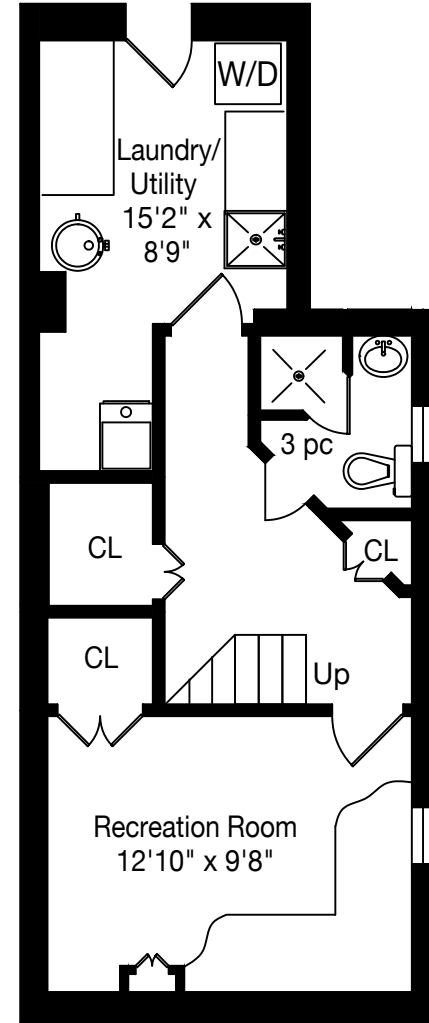

Main Floor
605 Square Feet

THE MILLS TEAM
AN EXCEPTIONAL REAL ESTATE EXPERIENCE

Second Floor
358 Square Feet

Lower Level
460 Square Feet

Measurements and Calculations are approximate
To be used as guidelines only
www.measuredup.ca