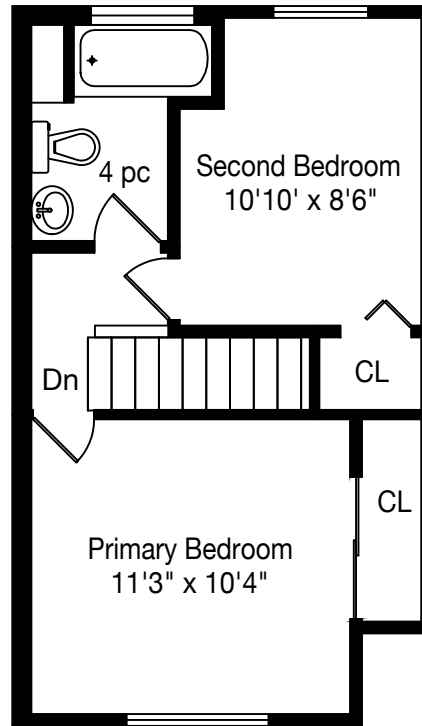

Main Floor
605 Square Feet

THE MILLS TEAM
AN EXCEPTIONAL REAL ESTATE EXPERIENCE

Second Floor
358 Square Feet

Lower Level
460 Square Feet

Measurements and Calculations are approximate
To be used as guidelines only
www.measuredup.ca